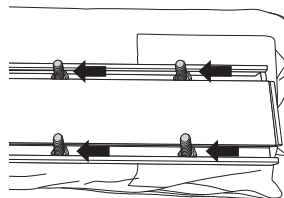

➤ Instructions

Thule OverCast

901084, 901086

i

Min. 36" / 914 mm

1

2 * **EN** Only a few turns

x2