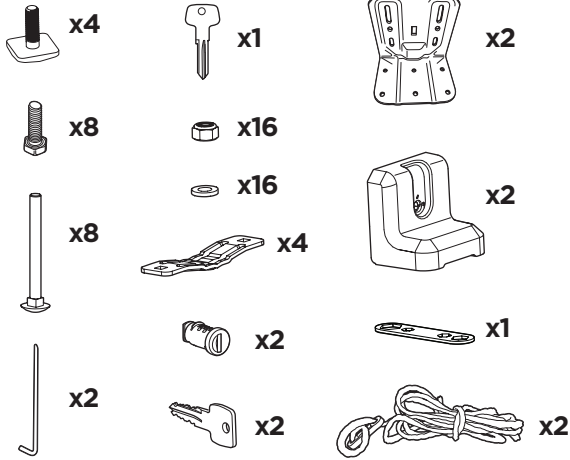

➤ Instructions

Thule OverCast

901084, 901086

i

Min. 36" / 914 mm

1

2 * **EN** Only a few turns

x2

x8

x8

3

Thule SquareBar Evo

 x8

 x8

 x4

 x8