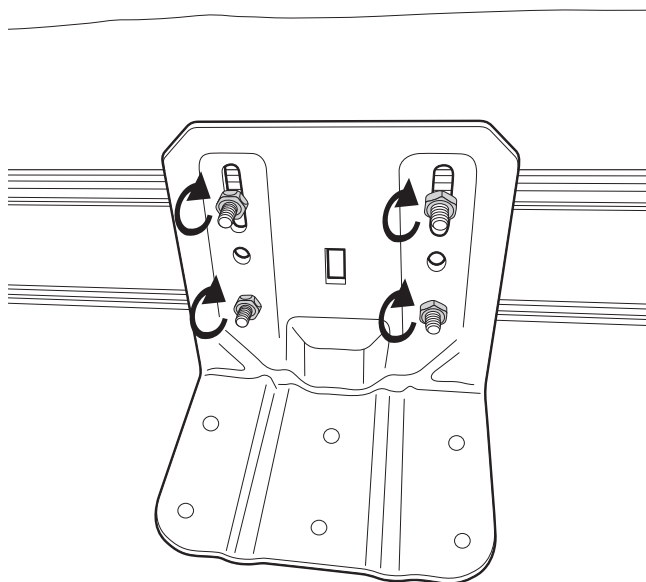

➤ Instructions

Thule OverCast

901084, 901086

i

Min. 36" / 914 mm

1

2 * **EN** Only a few turns

x2