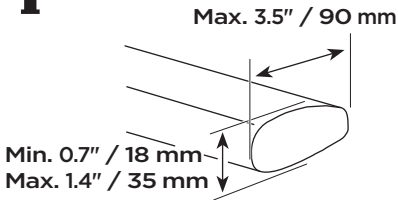

➤ Instructions

Thule OverCast

901084, 901086

i

Min. 36" / 914 mm

1

2 * **EN** Only a few turns

x2

x8

x8

3

Thule SquareBar Evo

 x8

 x8

 x4

 x8