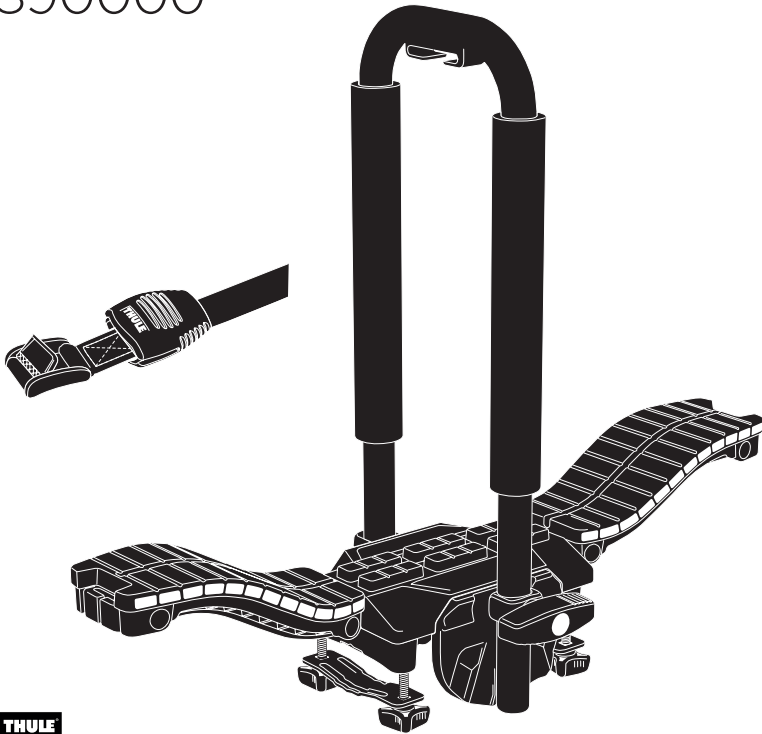

> Instructions

Thule Compass

890000

x2

x4

x4

x4

x4

x4

x4

65 mm

x8

80 mm

x8

x8

Thule WingBar Evo

x1

Max: 59 kg / 130 lbs

x2

Max A+B: 59 kg / 130 lbs

i

Min 610mm / 24"

i

65 mm