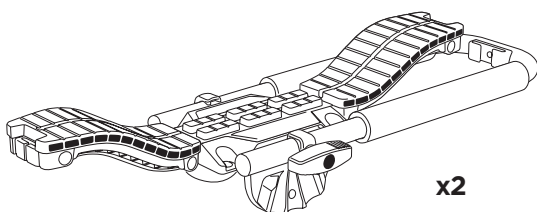

> Instructions

Thule Compass

890000

x2

x4

x4

x4

x4

x4

x4

65 mm

x8

80 mm

x8

x8

Thule WingBar Evo

x1

Max: 59 kg / 130 lbs

x2

Max A+B: 59 kg / 130 lbs

i

Min 610mm / 24"

i

65 mm