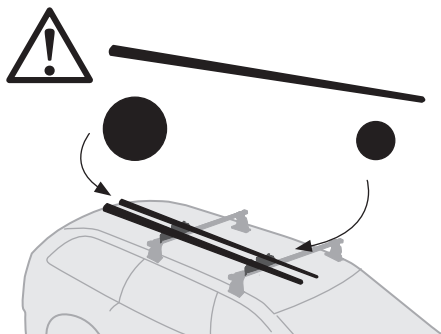

Thule ProBar Evo

Thule SlideBar

Thule Xsporter

Thule Squarebar  
Evo

**+** Thule SquareBar  
Adapter (2 Pack)  
889705

**i**

0.37 kg

Max Load  
7 kg

Min Diameter : Ø 25 mm  
Max Diameter : Ø 55 mm

Min distance: 700 mm

**Thule SquareBar Adapter  
(2 Pack)**  
889705

**x2**

**i**

0.8" x 1.1"  
20x30 mm  
T-screw (included)

Thule WingBar Evo/Thule WingBar  
Thule AeroBlade/Thule SlideBar/  
Thule ProBar Evo/ Thule AeroBar/  
Thule Xsporter or other 0.8" / 20 mm  
T-track