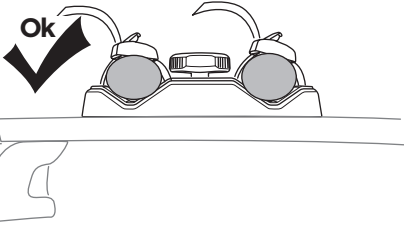

Min Diameter : Ø 25 mm  
Max Diameter : Ø 55 mm

Min distance: 700 mm

**Thule SquareBar Adapter  
(2 Pack)**  
889705

**x2**

**i**

0.8" x 1.1"  
20x30 mm  
T-screw (included)

Thule WingBar Evo/Thule WingBar  
Thule AeroBlade/Thule SlideBar/  
Thule ProBar Evo/ Thule AeroBar/  
Thule Xsporter or other 0.8" / 20 mm  
T-track