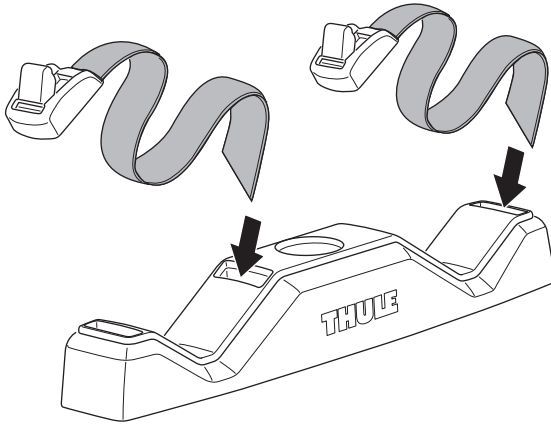

Min Diameter : Ø 25 mm  
Max Diameter : Ø 55 mm

Min distance: 700 mm

**Thule SquareBar Adapter  
(2 Pack)**  
889705

**x2**

**i**

0.8" x 1.1"  
20x30 mm  
T-screw (included)

Thule WingBar Evo/Thule WingBar  
Thule AeroBlade/Thule SlideBar/  
Thule ProBar Evo/ Thule AeroBar/  
Thule Xsporter or other 0.8" / 20 mm  
T-track

**➔ 2 - 4 ➔ 7**

Thule SquareBar Evo

**➔ 5 - 6 ➔ 7**

**i**

Only a few turns

1

A

B

x2

⑨

x2

i

2

	THULE SlideBar		THULE WingBar Evo
	THULE ProBar Evo		THULE WingBar THULE AeroBlade
	THULE AeroBar		THULE Xsporter

A

B