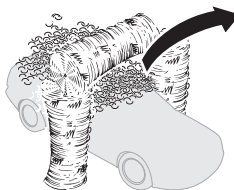

Thule ProBar Evo

Thule SlideBar

Thule Xsporter

Thule Squarebar  
Evo

**+** Thule SquareBar  
Adapter (2 Pack)  
889705

**i**

0.37 kg

Max Load  
7 kg

Min Diameter : Ø 25 mm  
Max Diameter : Ø 55 mm

Min distance: 700 mm

**Thule SquareBar Adapter  
(2 Pack)**  
889705

**x2**

**i**

0.8" x 1.1"  
20x30 mm  
T-screw (included)

Thule WingBar Evo/Thule WingBar  
Thule AeroBlade/Thule SlideBar/  
Thule ProBar Evo/ Thule AeroBar/  
Thule Xsporter or other 0.8" / 20 mm  
T-track