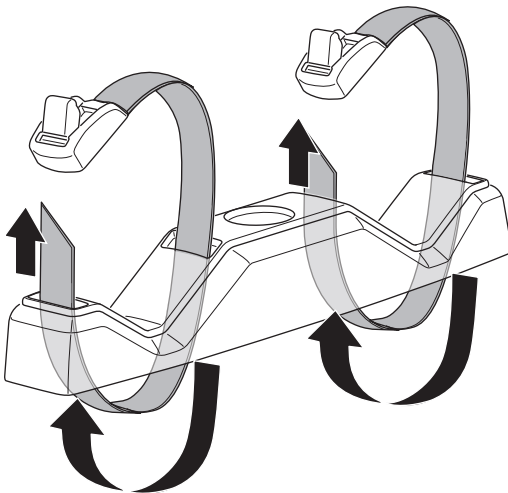

Min Diameter : Ø 25 mm  
Max Diameter : Ø 55 mm

Min distance: 700 mm

**Thule SquareBar Adapter  
(2 Pack)**  
889705

**x2**

**i**

0.8" x 1.1"  
20x30 mm  
T-screw (included)

Thule WingBar Evo/Thule WingBar  
Thule AeroBlade/Thule SlideBar/  
Thule ProBar Evo/ Thule AeroBar/  
Thule Xsporter or other 0.8" / 20 mm  
T-track

**➔ 2 - 4 ➔ 7**

Thule SquareBar Evo

**➔ 5 - 6 ➔ 7**

**i**

Only a few turns

1

A

B

x2

⑨

x2

i

2

	THULE SlideBar		THULE WingBar Evo
	THULE ProBar Evo		THULE WingBar THULE AeroBlade
	THULE AeroBar		THULE Xsporter

A

B