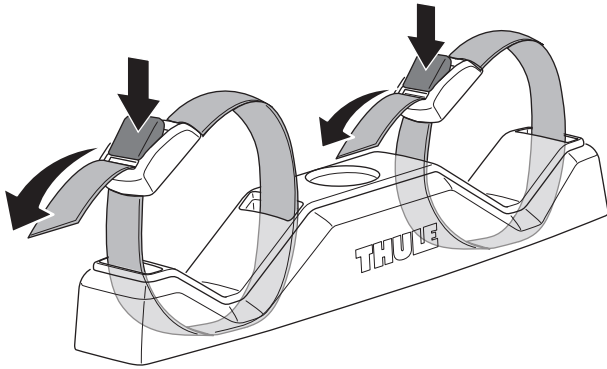

Min Diameter : Ø 25 mm  
Max Diameter : Ø 55 mm

Min distance: 700 mm

**Thule SquareBar Adapter  
(2 Pack)**  
889705

**x2**

**i**

0.8" x 1.1"  
20x30 mm  
T-screw (included)

Thule WingBar Evo/Thule WingBar  
Thule AeroBlade/Thule SlideBar/  
Thule ProBar Evo/ Thule AeroBar/  
Thule Xsporter or other 0.8" / 20 mm  
T-track

**➔ 2 - 4 ➔ 7**

Thule SquareBar Evo

**➔ 5 - 6 ➔ 7**

**i**

Only a few turns

1

A

B

x2

⑨

x2

i

2

	THULE SlideBar		THULE WingBar Evo
	THULE ProBar Evo		THULE WingBar THULE AeroBlade
	THULE AeroBar		THULE Xsporter

A

B