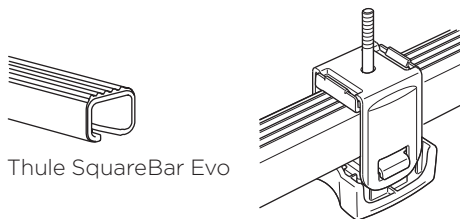

Thule SquareBar Evo

➔ 5 - 6 ➔ 7

i

Only a few turns