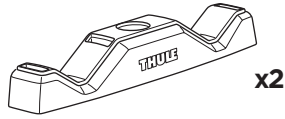

Min Diameter : Ø 25 mm  
Max Diameter : Ø 55 mm

Min distance: 700 mm

**Thule SquareBar Adapter  
(2 Pack)**  
889705

**x2**

**i**

0.8" x 1.1"  
20x30 mm  
T-screw (included)

Thule WingBar Evo/Thule WingBar  
Thule AeroBlade/Thule SlideBar/  
Thule ProBar Evo/ Thule AeroBar/  
Thule Xsporter or other 0.8" / 20 mm  
T-track

**➔ 2 - 4 ➔ 7**

Thule SquareBar Evo

**➔ 5 - 6 ➔ 7**

**i**

Only a few turns

1

A

B

x2

⑨

x2

i

2

	THULE SlideBar		THULE WingBar Evo
	THULE ProBar Evo		THULE WingBar THULE AeroBlade
	THULE AeroBar		THULE Xsporter

A

B