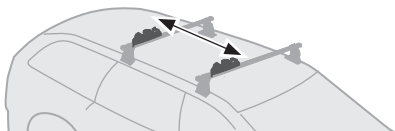

Thule ProBar Evo

Thule SlideBar

Thule Xsporter

Thule Squarebar  
Evo

**+** Thule SquareBar  
Adapter (2 Pack)  
889705

**i**

0.37 kg

Max Load  
7 kg

Min Diameter : Ø 25 mm  
Max Diameter : Ø 55 mm

Min distance: 700 mm

**Thule SquareBar Adapter  
(2 Pack)**  
889705

**x2**

**i**

0.8" x 1.1"  
20x30 mm  
T-screw (included)

Thule WingBar Evo/Thule WingBar  
Thule AeroBlade/Thule SlideBar/  
Thule ProBar Evo/ Thule AeroBar/  
Thule Xsporter or other 0.8" / 20 mm  
T-track