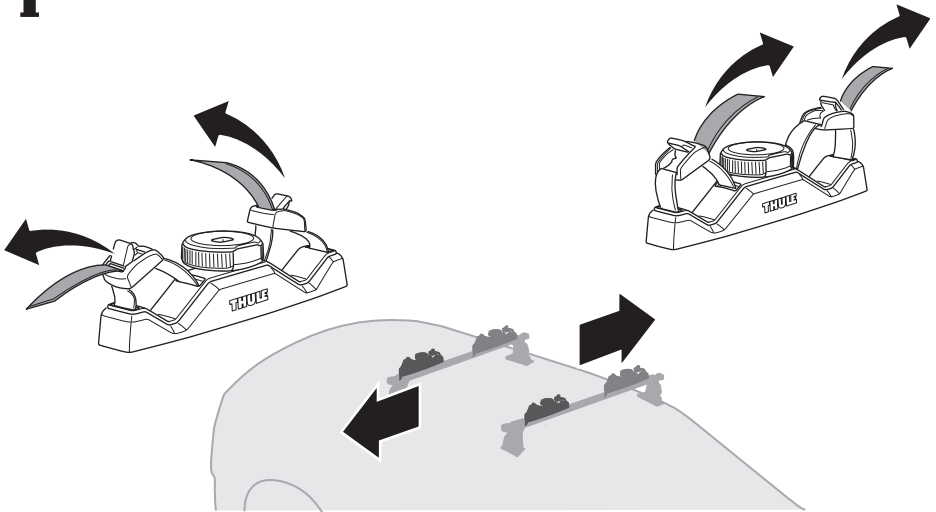

Min Diameter : Ø 25 mm  
Max Diameter : Ø 55 mm

Min distance: 700 mm

**Thule SquareBar Adapter  
(2 Pack)**  
889705

**x2**

**i**

0.8" x 1.1"  
20x30 mm  
T-screw (included)

Thule WingBar Evo/Thule WingBar  
Thule AeroBlade/Thule SlideBar/  
Thule ProBar Evo/ Thule AeroBar/  
Thule Xsporter or other 0.8" / 20 mm  
T-track

**➔ 2 - 4 ➔ 7**

Thule SquareBar Evo

**➔ 5 - 6 ➔ 7**

**i**

Only a few turns

1

A

B

x2

⑨

x2

i

2

	THULE SlideBar		THULE WingBar Evo
	THULE ProBar Evo		THULE WingBar THULE AeroBlade
	THULE AeroBar		THULE Xsporter

A

B