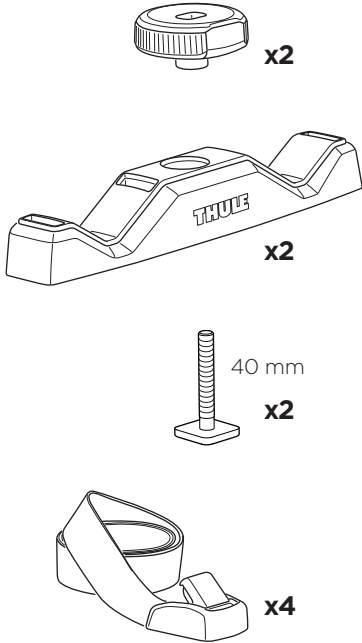

# > Instructions

Thule JawGrip  
856000

**THULE**  
Instructions

**THULE**  
Safety

**i**

Thule WingBar Evo

Thule WingBar/  
Thule AeroBlade

Thule AeroBar

Thule ProBar Evo

Thule SlideBar

Thule Xsporter

Thule Squarebar  
Evo

**+** Thule SquareBar  
Adapter (2 Pack)  
889705

**i**

0.37 kg

Max Load  
7 kg

Min Diameter : Ø 25 mm  
Max Diameter : Ø 55 mm

Min distance: 700 mm

**Thule SquareBar Adapter  
(2 Pack)**  
889705

**x2**

**i**

0.8" x 1.1"  
20x30 mm  
T-screw (included)

Thule WingBar Evo/Thule WingBar  
Thule AeroBlade/Thule SlideBar/  
Thule ProBar Evo/ Thule AeroBar/  
Thule Xsporter or other 0.8" / 20 mm  
T-track