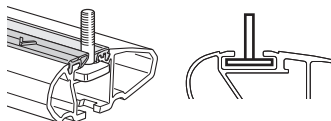

Min Diameter : Ø 25 mm  
Max Diameter : Ø 55 mm

Min distance: 700 mm

**Thule SquareBar Adapter  
(2 Pack)**  
889705

**x2**

**i**

0.8" x 1.1"  
20x30 mm  
T-screw (included)

Thule WingBar Evo/Thule WingBar  
Thule AeroBlade/Thule SlideBar/  
Thule ProBar Evo/ Thule AeroBar/  
Thule Xsporter or other 0.8" / 20 mm  
T-track

**➔ 2 - 4 ➔ 7**

Thule SquareBar Evo

**➔ 5 - 6 ➔ 7**

**i**

Only a few turns

1

A

B