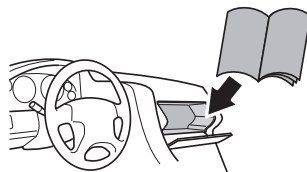

Thule ProBar Evo

Thule SlideBar

Thule Xsporter

Thule Squarebar  
Evo

**+** Thule SquareBar  
Adapter (2 Pack)  
889705

**i**

0.37 kg

Max Load  
7 kg