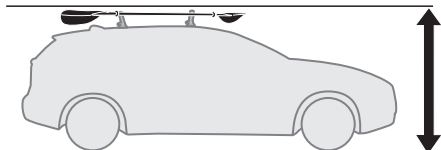

Thule ProBar Evo

Thule SlideBar

Thule Xsporter

Thule Squarebar  
Evo

**+** Thule SquareBar  
Adapter (2 Pack)  
889705

**i**

0.37 kg

Max Load  
7 kg

Min Diameter : Ø 25 mm  
Max Diameter : Ø 55 mm

Min distance: 700 mm

**Thule SquareBar Adapter  
(2 Pack)**  
889705

**x2**

**i**

0.8" x 1.1"  
20x30 mm  
T-screw (included)

Thule WingBar Evo/Thule WingBar  
Thule AeroBlade/Thule SlideBar/  
Thule ProBar Evo/ Thule AeroBar/  
Thule Xsporter or other 0.8" / 20 mm  
T-track