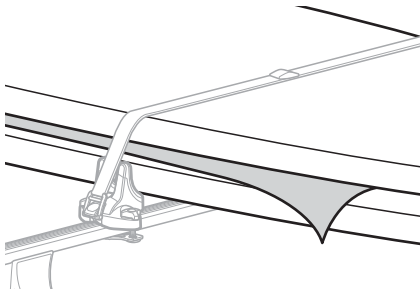

Fit tips!

x2

838

Accessories

THULE[®]
SWEDEN

Fitting instructions

832

832000