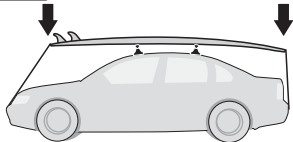

Fit tips!

x2

838

Accessories

THULE[®]
SWEDEN

Fitting instructions

832

832000