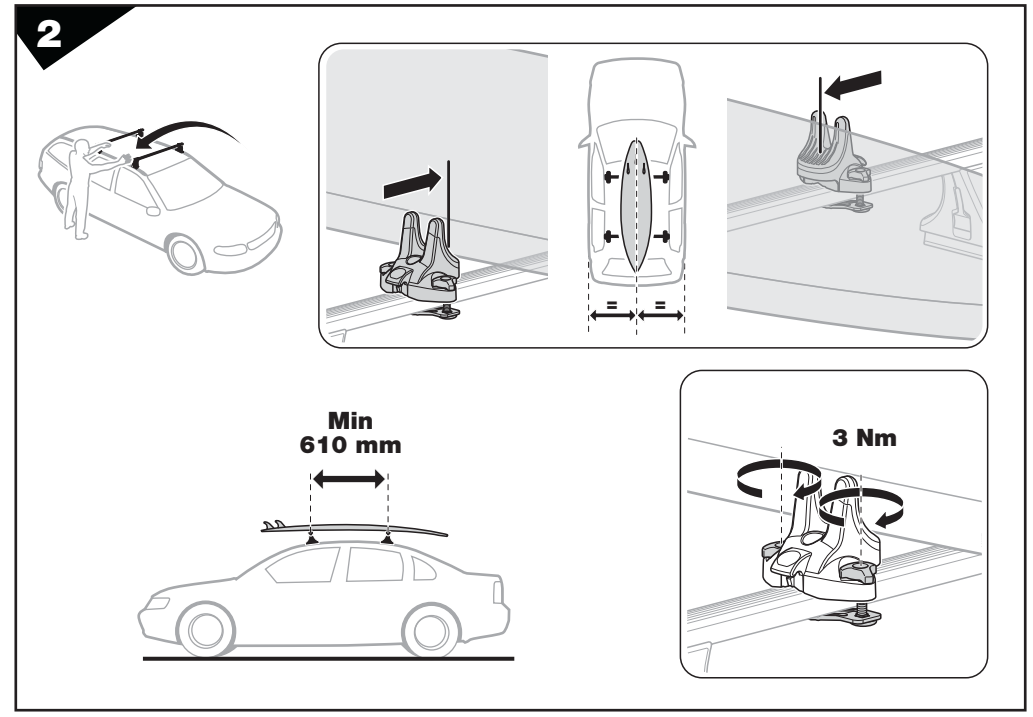

When it comes to quality roof racks and cargo carriers, Thule is the brand you can depend on.