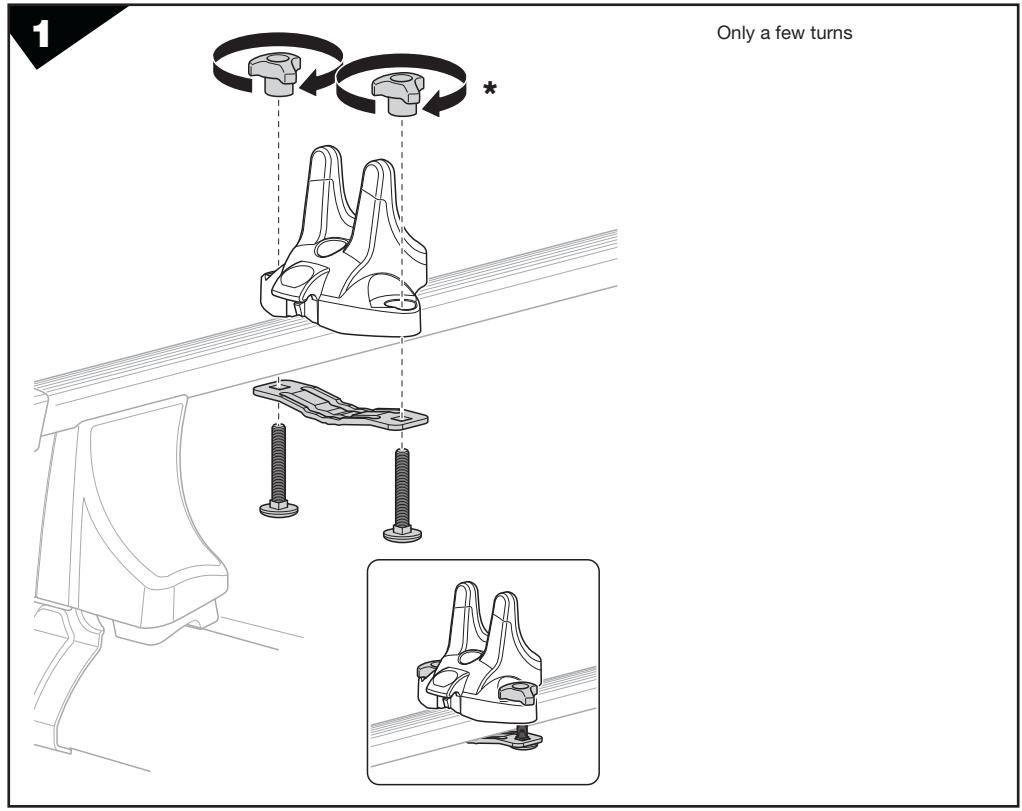

When it comes to quality roof racks and cargo carriers, Thule is the brand you can depend on.