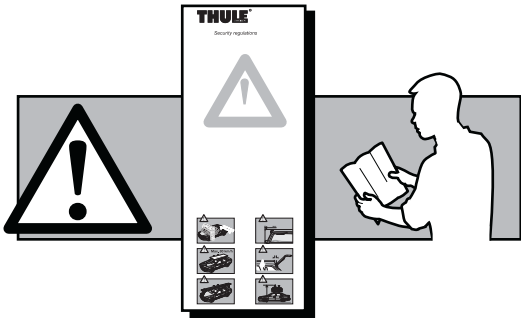

When it comes to quality roof racks and cargo carriers, Thule is the brand you can depend on.