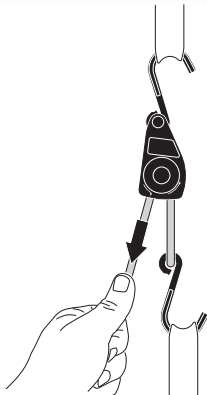

Fit tips!

x2

838

Accessories

THULE[®]
SWEDEN

Fitting instructions

832

832000