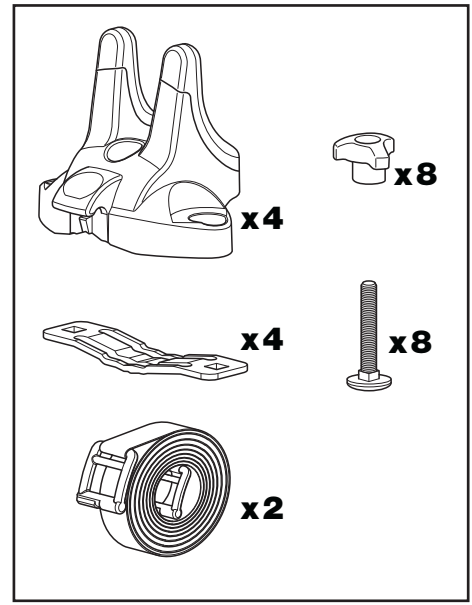

When it comes to quality roof racks and cargo carriers, Thule is the brand you can depend on.