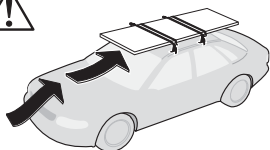

Fit tips!

x2

838

Accessories

THULE[®]
SWEDEN

Fitting instructions

832

832000