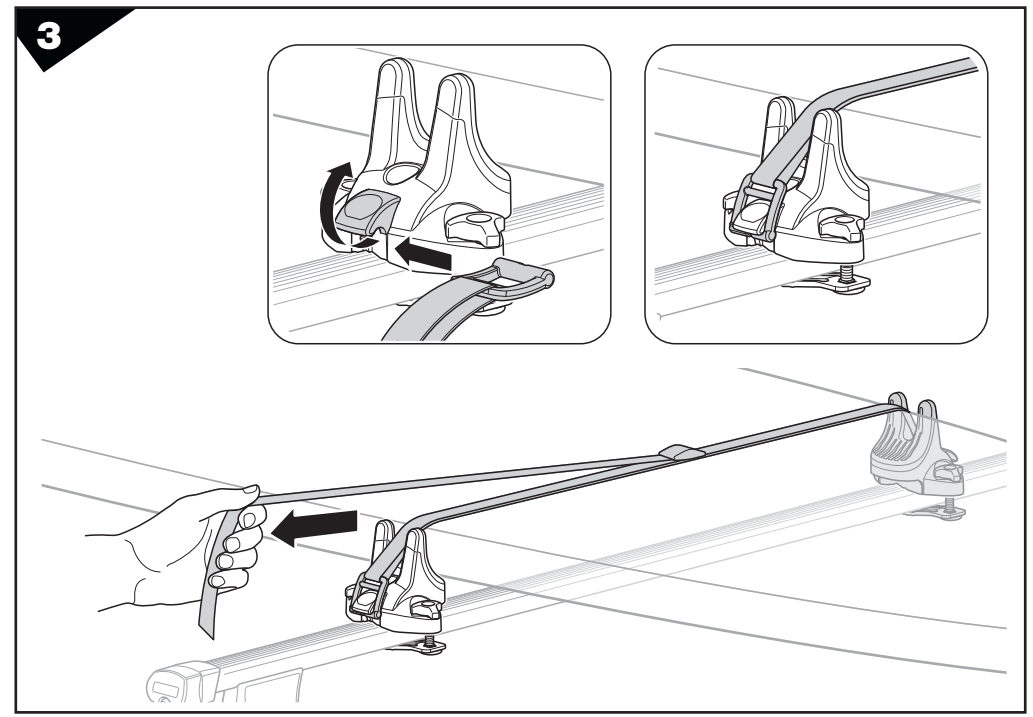

When it comes to quality roof racks and cargo carriers, Thule is the brand you can depend on.