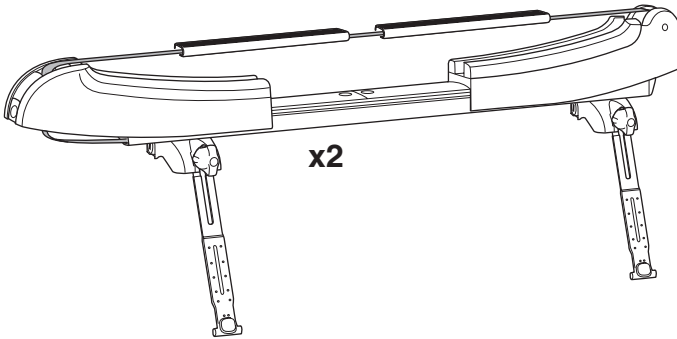

➤ Instructions

Thule SUP Taxi XT

810001

CITY CRASH

Complies with ISO norm

i

i

7,6 kg / 14.8 lbs

x2

25 kg / 55 lbs

Min 610 mm / 24"

Max 860 mm / 34"

Min 700 mm / 28"

1

2

3