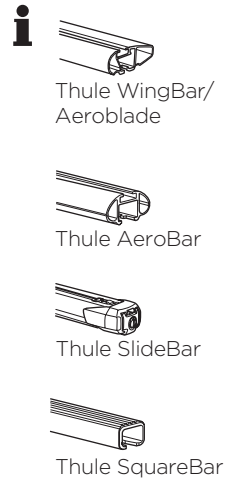

➤ Instructions

Thule SUP Taxi XT

810001

CITY CRASH

Complies with ISO norm

i

i

7,6 kg / 14.8 lbs