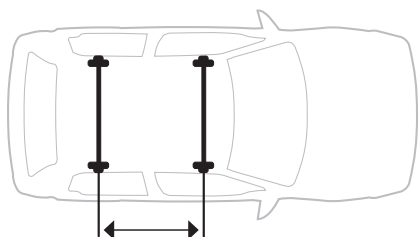

➤ Instructions

Thule SUP Taxi XT

810001

CITY CRASH

Complies with ISO norm

i

i

7,6 kg / 14.8 lbs

x2

25 kg / 55 lbs

Min 610 mm / 24"

Max 860 mm / 34"

Min 700 mm / 28"

1

2

3