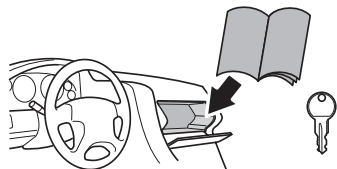

➤ Instructions

Thule SUP Taxi XT

810001

CITY CRASH

Complies with ISO norm

i

i

7,6 kg / 14.8 lbs

x2

25 kg / 55 lbs

Min 610 mm / 24"

Max 860 mm / 34"

Min 700 mm / 28"

1

2

3