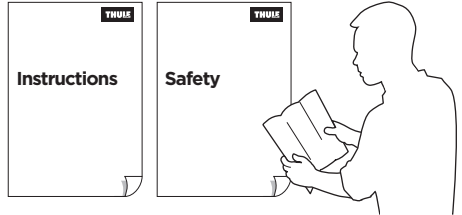

➤ Instructions

Thule SUP Taxi XT

810001

CITY CRASH

Complies with ISO norm

i

i

7,6 kg / 14.8 lbs