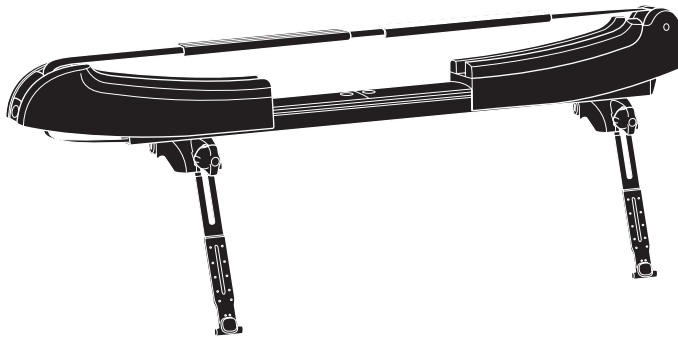

➤ Instructions

Thule SUP Taxi XT

810001

CITY CRASH

Complies with ISO norm

i

i

7,6 kg / 14.8 lbs

x2

25 kg / 55 lbs

Min 610 mm / 24"

Max 860 mm / 34"

Min 700 mm / 28"

1

2

3