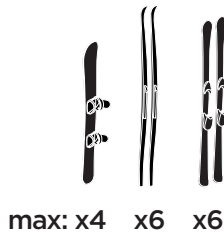

➤ Instructions

Thule SnowPack Extender 7325

x2

i

Thule WingBar Evo

Thule Rapid Aero

**1-14,
23-27**

Thule SquareBar

15-27

i

1

Thule WingBar Evo

Thule Rapid Aero

x4

x4

2

3

x1

x2

4

x1

5

6

7

$\frac{5}{16}$ " / 8 mm

20

21

22

23

max: x4

x6

x6