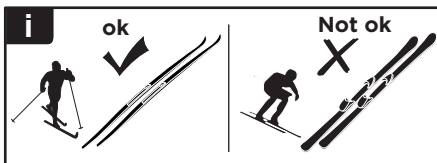

Thule SkiClick 7291 Ski Carrier**> Instructions****CITY CRASH**

Complies with ISO norm

WingBar

AeroBar

SlideBar

SquareBar

729100

1