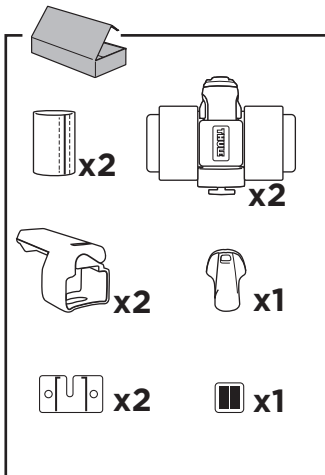

Thule SkiClick 7291 Ski Carrier**> Instructions****CITY CRASH**

Complies with ISO norm

WingBar

AeroBar

SlideBar

SquareBar

729100

1

A

B

x1

x1

2

x1

**3**

x1