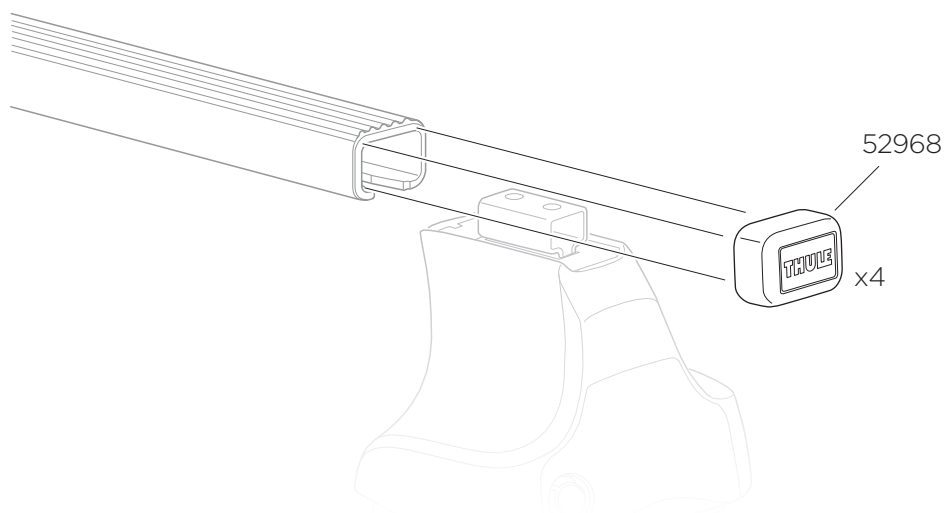

Thule Square Bar

712100, 712200, 712300, 712400, 712500

THULE[®]
SWEDEN

Rack system

Learn more about roof racks and cargo carriers we have.