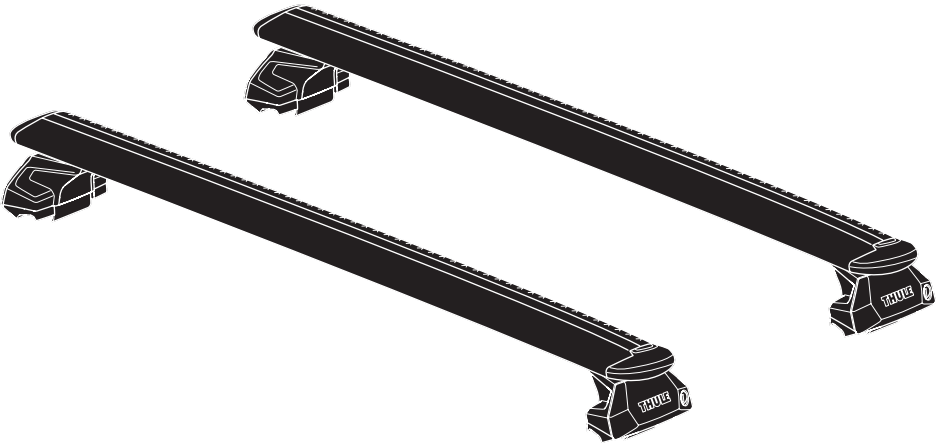

# > Instructions

Thule Evo Flush Rail  
710601

**CITY CRASH**

Complies with ISO norm

ISO 11154-E

**i**

2 kg / 4.4 lbs

Thule WingBar Evo  
Thule AeroBlade  
3,5 kg / 7.8 lbs

Thule SquareBar Evo  
4 kg / 8.9 lbs

Thule ProBar Evo  
5,5 kg / 12.2 lbs

**i**

Your Key-Number

Max 130 km/h  
80 Mph

80 km/h  
50 Mph

## > Mounting Tutorial

Thule Evo Flush Rail

**1**  
KIT

+

**2**  
FOOT PACK

**3**  
BAR

1

BAR

6

~ 700 mm

1

7

8

9

x4

x2