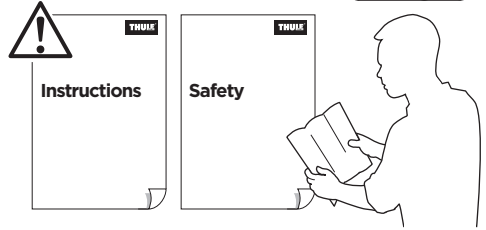

# > Instructions

Thule Evo Flush Rail  
710601

**CITY CRASH**

Complies with ISO norm

ISO 11154-E

**i**

2 kg / 4.4 lbs

Thule WingBar Evo  
Thule AeroBlade  
3,5 kg / 7.8 lbs