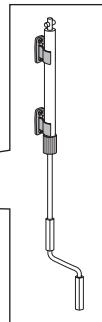

Tension Arm Set TO 6300 302095	2.60 m	3.00 m	3.25 m	3.50 m	3.75 m	4.00 m	4.25 m	4.50 m	5.00 m
	X	OPTION	OPTION	OPTION	✓	✓	✓	✓	✓

**3**

4

5

6

7

1

2

26 mm

3

4

5

A

B

C

1

**!** PITCH CONTROL