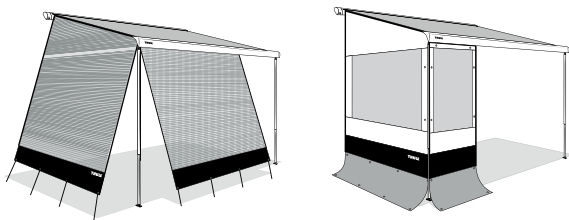

Thule Smart Panels

307585