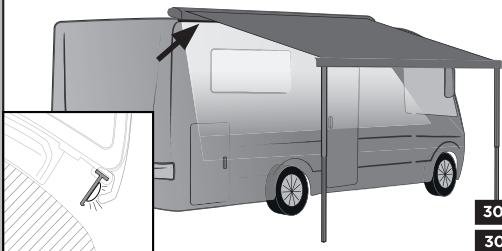

Thule LED Mounting Rail

306777

307134