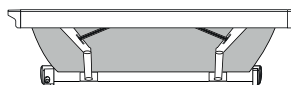

AWNING ACCESSOIRES

307916

306778

301664

301660

307124

302095

306777

307134

308697

307585