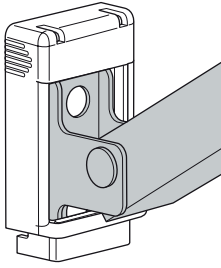

3

4

5

A

B

C

1

**!** PITCH CONTROL

# AWNING ACCESSOIRES

Thule Hold Down Side Strap Kit

307916

Thule 3<sup>rd</sup> Support Leg

306778

Thule Tent LED Mounting Rail TO 6300

301664

301660