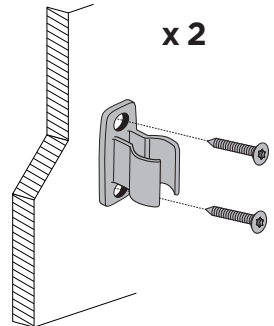

Tension Arm Set TO 6300 302095	2.60 m	3.00 m	3.25 m	3.50 m	3.75 m	4.00 m	4.25 m	4.50 m	5.00 m
	X	OPTION	OPTION	OPTION	✓	✓	✓	✓	✓

**3**

4

5

6

7

1

2

3

4

5

A

B

C

1

**!** PITCH CONTROL

# AWNING ACCESSOIRES

Thule Hold Down Side Strap Kit

307916

Thule 3<sup>rd</sup> Support Leg

306778

Thule Tent LED Mounting Rail TO 6300

301664

301660