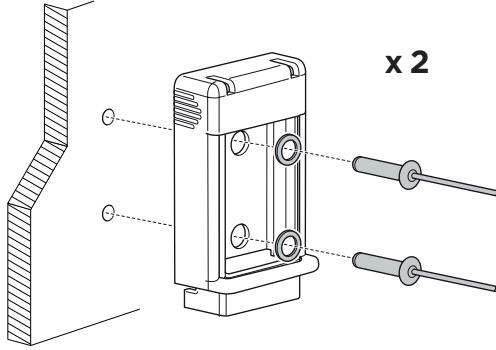

Tension Arm Set TO 6300 302095	2.60 m	3.00 m	3.25 m	3.50 m	3.75 m	4.00 m	4.25 m	4.50 m	5.00 m
	X	OPTION	OPTION	OPTION	✓	✓	✓	✓	✓

**3**

4

5

6

7

1

2

3

4

5

A

B

C

1

**!** PITCH CONTROL