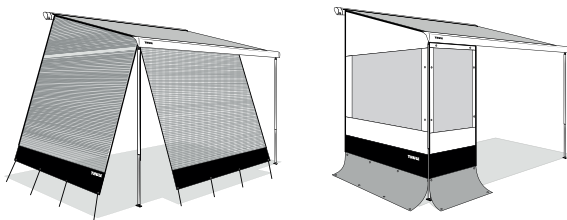

Thule Smart Panels

307585