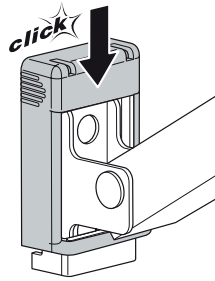

3

4

5

A

B

C

1

**!** PITCH CONTROL

# AWNING ACCESSOIRES

Thule Hold Down Side Strap Kit

307916

Thule 3<sup>rd</sup> Support Leg

306778

Thule Tent LED Mounting Rail TO 6300

301664

301660