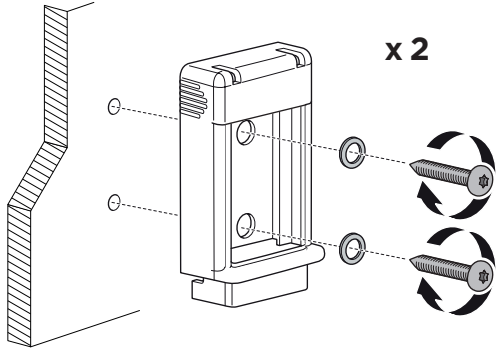

Tension Arm Set TO 6300 302095	2.60 m	3.00 m	3.25 m	3.50 m	3.75 m	4.00 m	4.25 m	4.50 m	5.00 m
	X	OPTION	OPTION	OPTION	✓	✓	✓	✓	✓

**3**

4

5

6

7

1

2

3

4

5

A

B

C

1

**!** PITCH CONTROL