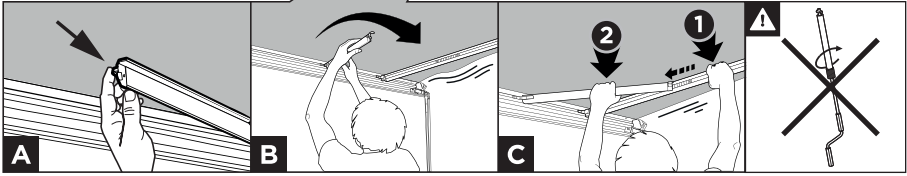

Tension Arm Set TO 6300 302095	2.60 m	3.00 m	3.25 m	3.50 m	3.75 m	4.00 m	4.25 m	4.50 m	5.00 m
	X	OPTION	OPTION	OPTION	✓	✓	✓	✓	✓

2 x