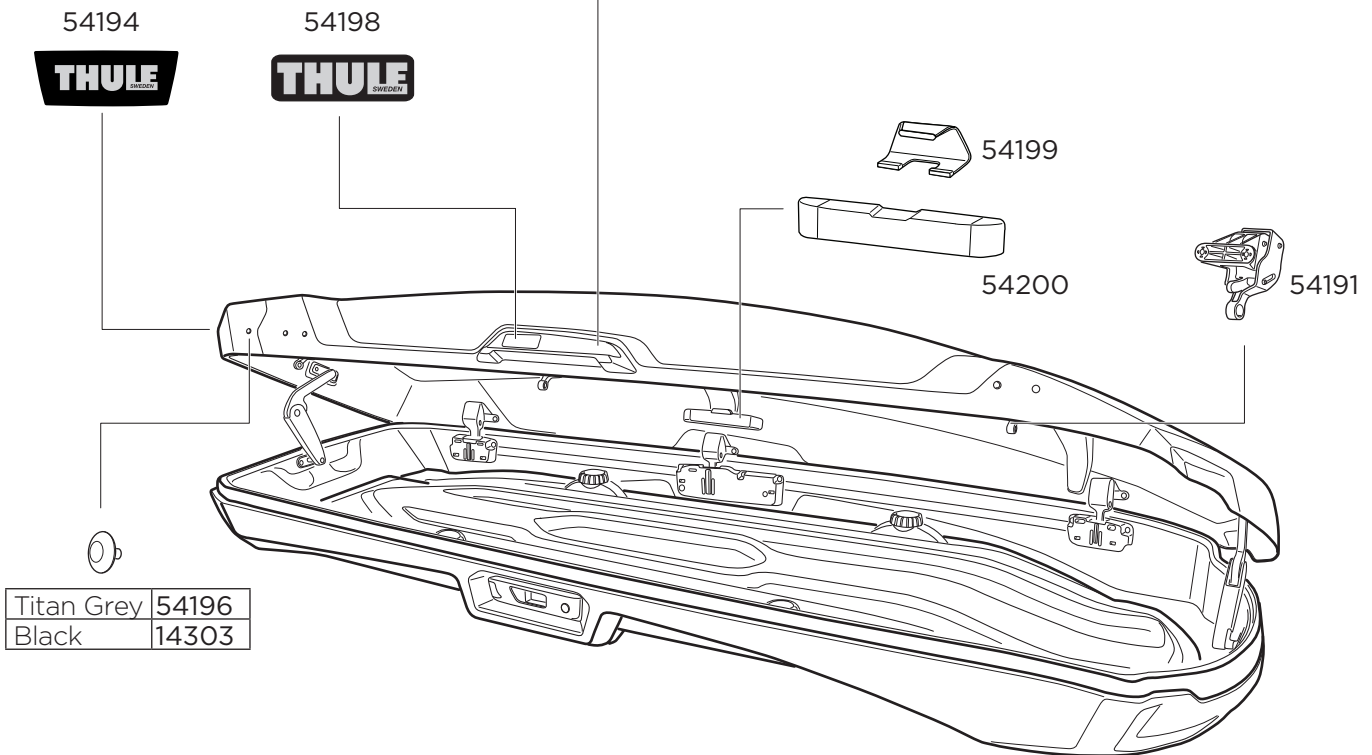

Thule Vector

613200, 613201, 613500, 613501, 613700, 613701

THULE
SWEDEN

Titan Grey	54196
Black	14303

M	54197
L	54195
Alpine	54195

Cargo

Learn more about roof racks and cargo carriers we have.