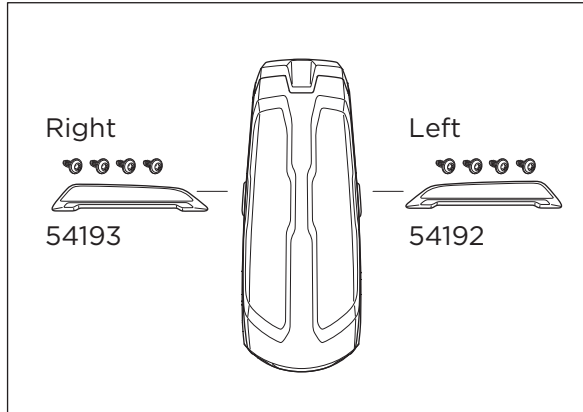

Thule Vector

613200, 613201, 613500, 613501, 613700, 613701

THULE
SWEDEN

Titan Grey	54196
Black	14303

M	54197
L	54195
Alpine	54195

Cargo

Learn more about roof racks and cargo carriers we have.