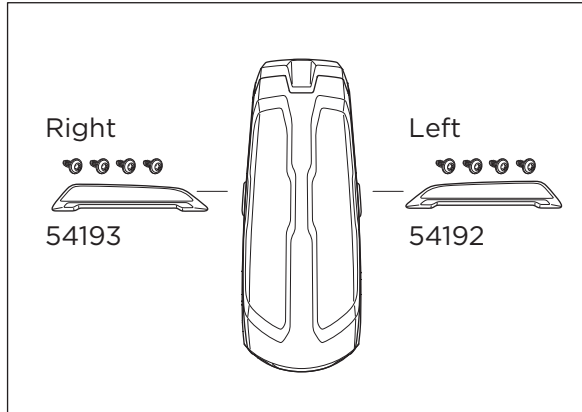

Thule Vector

613200, 613201, 613500, 613501, 613700, 613701

THULE
SWEDEN

Titan Grey	54196
Black	14303

M	54197
L	54195
Alpine	54195

» PART OF THULE GROUP

Cargo

Learn more about roof racks and cargo carriers we have.