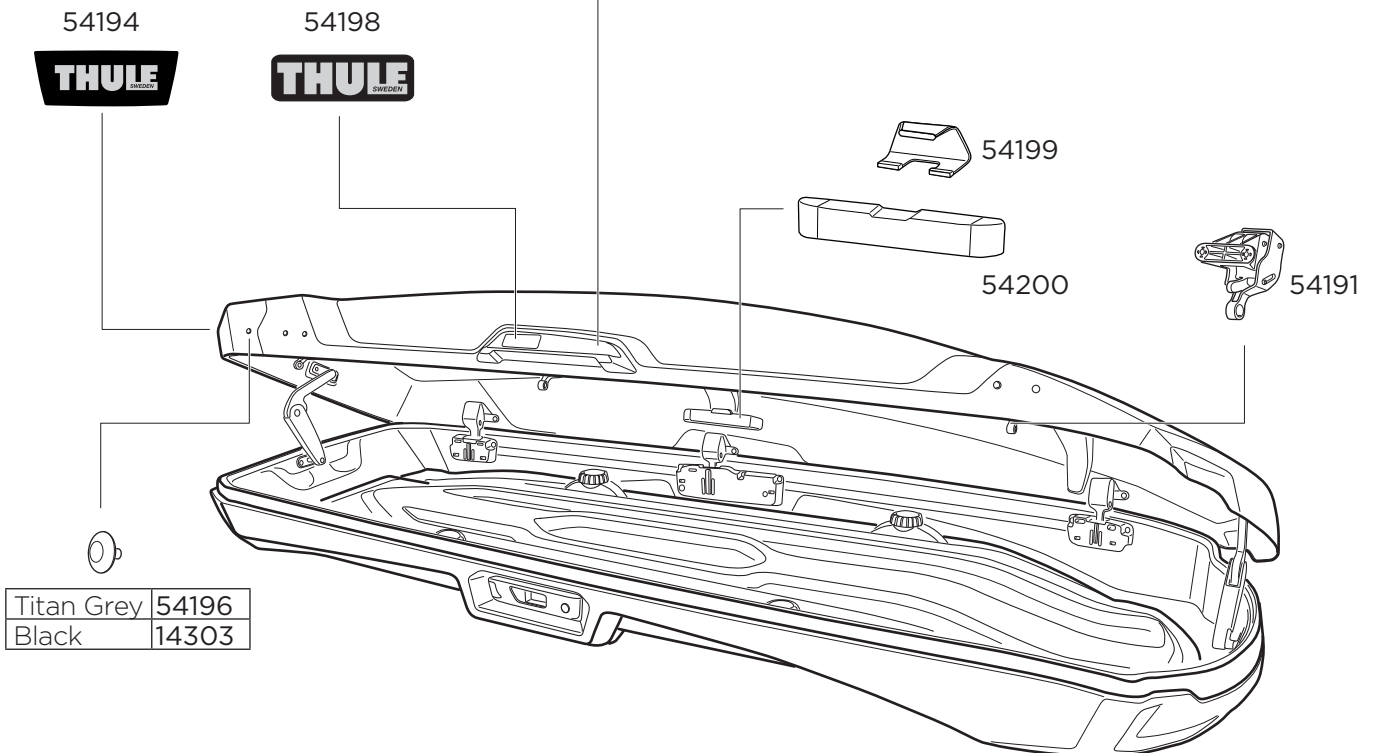

Thule Vector

613200, 613201, 613500, 613501, 613700, 613701

THULE
SWEDEN

Titan Grey	54196
Black	14303

M	54197
L	54195
Alpine	54195

» PART OF THULE GROUP

Cargo

Learn more about roof racks and cargo carriers we have.