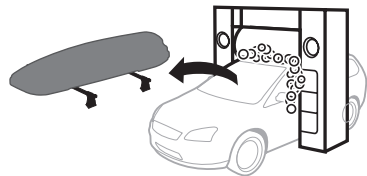

➤ Instructions

Thule Vector

613200, 613201, 613500, 613501, 613700, 613701

CITY CRASH

x1

x1

x3

x2

Thule WingBar Evo

Thule WingBar/
Thule AeroBlade

Thule AeroBar

Thule ProBar Evo

Thule SlideBar Evo

Thule SquareBar Evo

i

	Weight		Volume
Medium	29 kg	65 lbs	360 litre
Alpine	30 kg	66 lbs	380 litre
Large	30 kg	66 lbs	430 litre