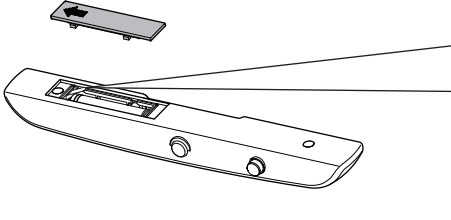

i 3 x Energizer L92
(1.5 VDC)