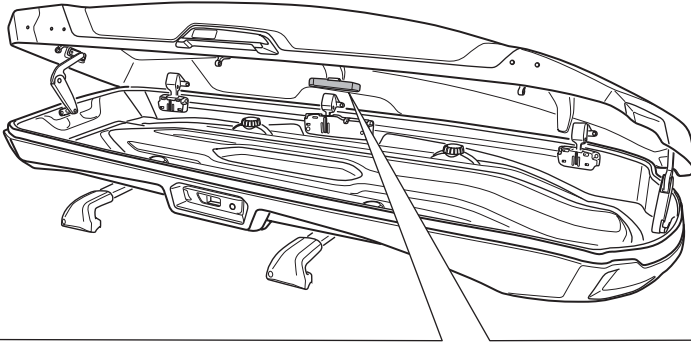

i

LED

IP43

-30°C
+60°C

50000x

6