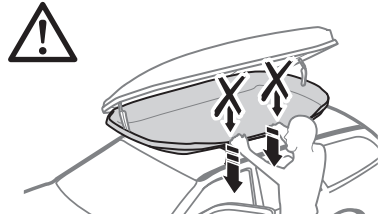

Thule WingBar Evo

Thule WingBar/
Thule AeroBlade

Thule AeroBar

Thule ProBar Evo

Thule SlideBar Evo

Thule SquareBar Evo

i

	Weight		Volume
Medium	29 kg	65 lbs	360 litre
Alpine	30 kg	66 lbs	380 litre
Large	30 kg	66 lbs	430 litre