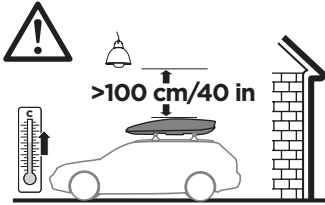

Thule WingBar Evo

Thule WingBar/
Thule AeroBlade

Thule AeroBar

Thule ProBar Evo

Thule SlideBar Evo

Thule SquareBar Evo

i

	Weight		Volume
Medium	29 kg	65 lbs	360 litre
Alpine	30 kg	66 lbs	380 litre
Large	30 kg	66 lbs	430 litre