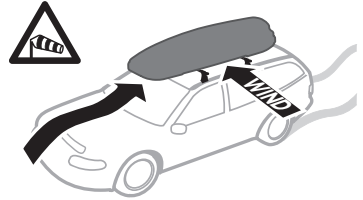

Thule WingBar Evo

Thule WingBar/
Thule AeroBlade

Thule AeroBar

Thule ProBar Evo

Thule SlideBar Evo

Thule SquareBar Evo

i

	Weight		Volume
Medium	29 kg	65 lbs	360 litre
Alpine	30 kg	66 lbs	380 litre
Large	30 kg	66 lbs	430 litre