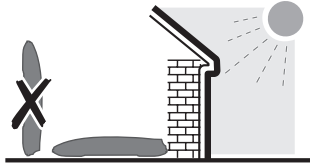

Thule WingBar Evo

Thule WingBar/
Thule AeroBlade

Thule AeroBar

Thule ProBar Evo

Thule SlideBar Evo

Thule SquareBar Evo

i

	Weight		Volume
Medium	29 kg	65 lbs	360 litre
Alpine	30 kg	66 lbs	380 litre
Large	30 kg	66 lbs	430 litre