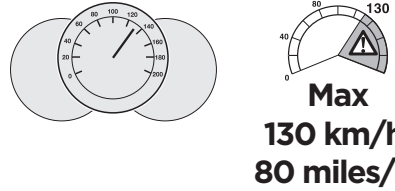

Thule WingBar Evo

Thule WingBar/
Thule AeroBlade

Thule AeroBar

Thule ProBar Evo

Thule SlideBar Evo

Thule SquareBar Evo

i

	Weight		Volume
Medium	29 kg	65 lbs	360 litre
Alpine	30 kg	66 lbs	380 litre
Large	30 kg	66 lbs	430 litre