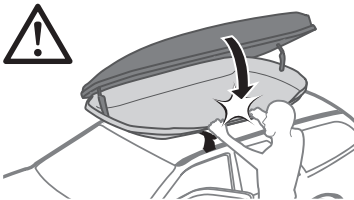

Thule WingBar Evo

Thule WingBar/
Thule AeroBlade

Thule AeroBar

Thule ProBar Evo

Thule SlideBar Evo

Thule SquareBar Evo

i

	Weight		Volume
Medium	29 kg	65 lbs	360 litre
Alpine	30 kg	66 lbs	380 litre
Large	30 kg	66 lbs	430 litre