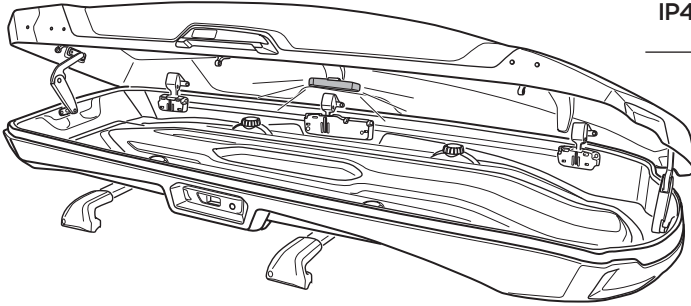

i

LED

IP43

-30°C
+60°C

50000x