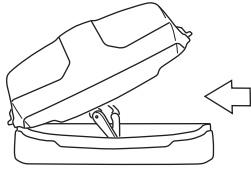

i

Thule T-track Adapter

696600
697600