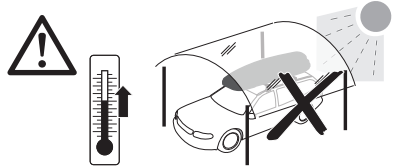

Thule WingBar Evo

Thule WingBar/
Thule AeroBlade

Thule AeroBar

Thule ProBar Evo

Thule SlideBar Evo

Thule SquareBar Evo

i

	Weight		Volume
Medium	29 kg	65 lbs	360 litre
Alpine	30 kg	66 lbs	380 litre
Large	30 kg	66 lbs	430 litre