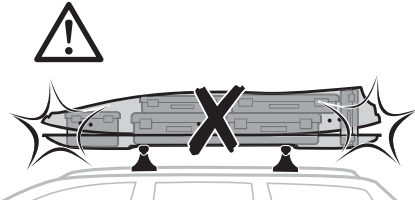

Thule WingBar Evo

Thule WingBar/
Thule AeroBlade

Thule AeroBar

Thule ProBar Evo

Thule SlideBar Evo

Thule SquareBar Evo

i

	Weight		Volume
Medium	29 kg	65 lbs	360 litre
Alpine	30 kg	66 lbs	380 litre
Large	30 kg	66 lbs	430 litre