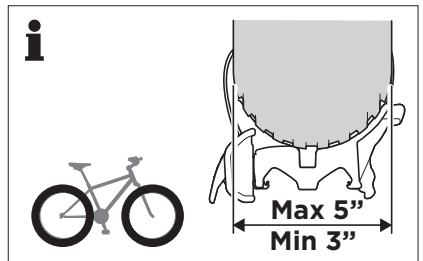

➤ Instructions

Thule UpRide Fatbike Adapter

5991

x1

x1

1

A

B