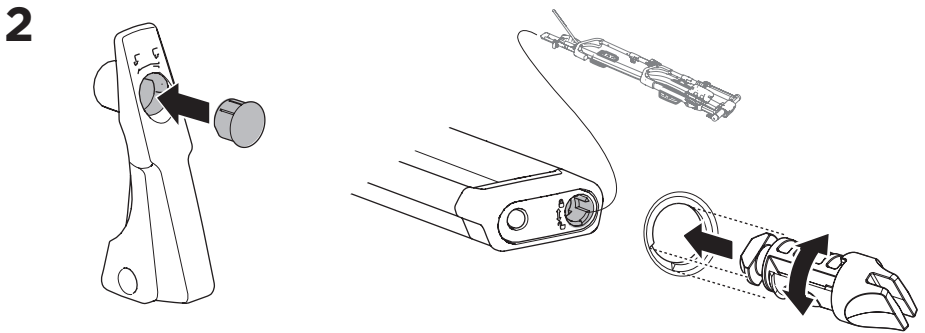

➤ Instructions

Thule UpRide
599

CITY CRASH
Complies with ISO norm

Max
20 kg

7,7 kg

 **Thule UpRide 599**
Fit Table

i

20x20 mm T-screw (included)