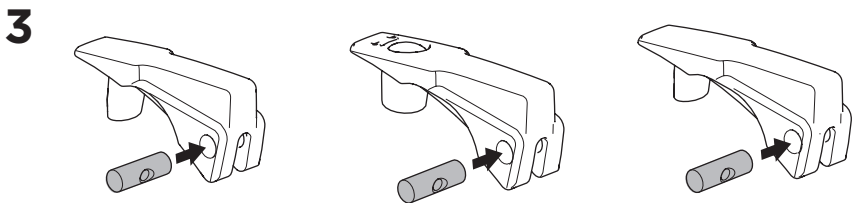

➤ Instructions

Thule UpRide
599

CITY CRASH
Complies with ISO norm

Max
20 kg

7,7 kg

 **Thule UpRide 599**
Fit Table

i

20x20 mm T-screw (included)

Thule AeroBlade and Thule AeroBlade Edge bars

➔ **4** - **5** ➔ **9**

Square bars

Aluminium bars

➔ **6** - **8** ➔ **9**

4

5

A