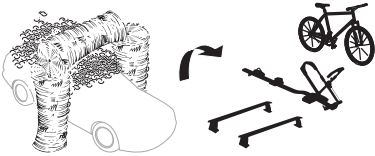

➤ Instructions

Thule UpRide
599

CITY CRASH
Complies with ISO norm

Max
20 kg

7,7 kg

 **Thule UpRide 599**
Fit Table

i

20x20 mm T-screw (included)

Thule AeroBlade and Thule AeroBlade Edge bars

➔ **4** - **5** ➔ **9**

Square bars

Aluminium bars

➔ **6** - **8** ➔ **9**

4

5

A