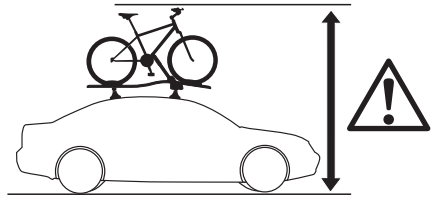

➤ Instructions

Thule UpRide
599

CITY CRASH
Complies with ISO norm

Max
20 kg

7,7 kg

 **Thule UpRide 599**
Fit Table

i

20x20 mm T-screw (included)