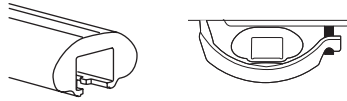

➤ Instructions

Thule UpRide
599

CITY CRASH
Complies with ISO norm

Max
20 kg

7,7 kg

 **Thule UpRide 599**
Fit Table

i

20x20 mm T-screw (included)

Thule AeroBlade and Thule AeroBlade Edge bars

➔ **4** - **5** ➔ **9**

Square bars

Aluminium bars

➔ **6** - **8** ➔ **9**

4

5

A