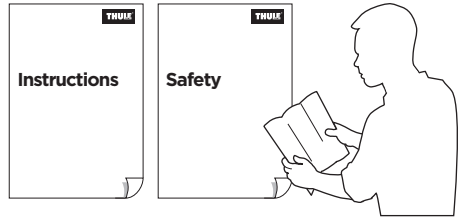

➤ Instructions

Thule UpRide
599

CITY CRASH
Complies with ISO norm

Max
20 kg

7,7 kg

 **Thule UpRide 599**
Fit Table

i

20x20 mm T-screw (included)