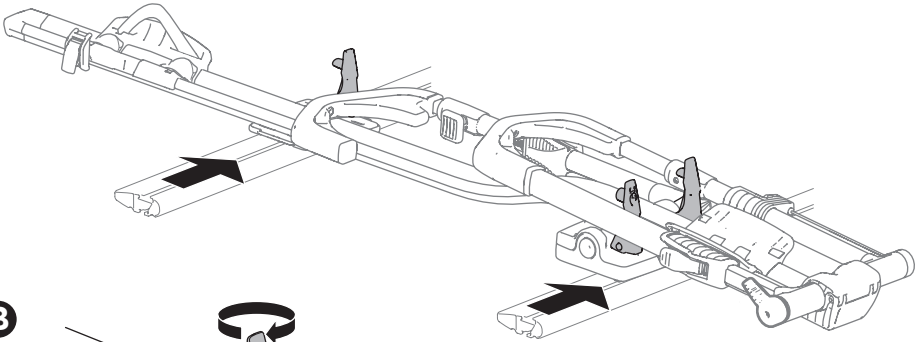

➤ Instructions

Thule UpRide
599

CITY CRASH
Complies with ISO norm

Max
20 kg

7,7 kg

 **Thule UpRide 599**
Fit Table

i

20x20 mm T-screw (included)

Thule AeroBlade and Thule AeroBlade Edge bars

➔ **4** - **5** ➔ **9**

Square bars

Aluminium bars

➔ **6** - **8** ➔ **9**

4

5

A