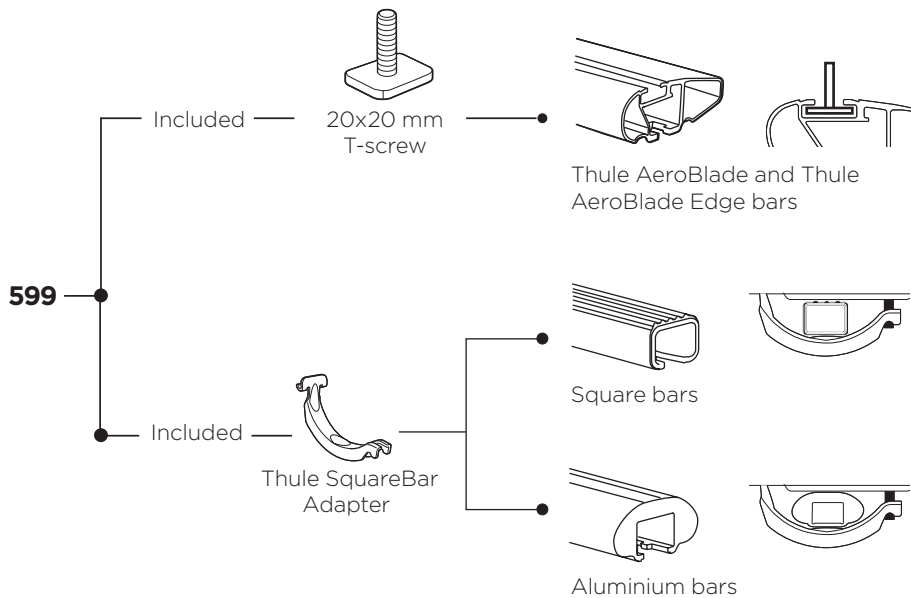

➤ Instructions

Thule UpRide
599

CITY CRASH
Complies with ISO norm

Max
20 kg

7,7 kg

 **Thule UpRide 599**
Fit Table

i

20x20 mm T-screw (included)

Thule AeroBlade and Thule AeroBlade Edge bars

➔ **4** - **5** ➔ **9**

Square bars

Aluminium bars

➔ **6** - **8** ➔ **9**

4

5

A