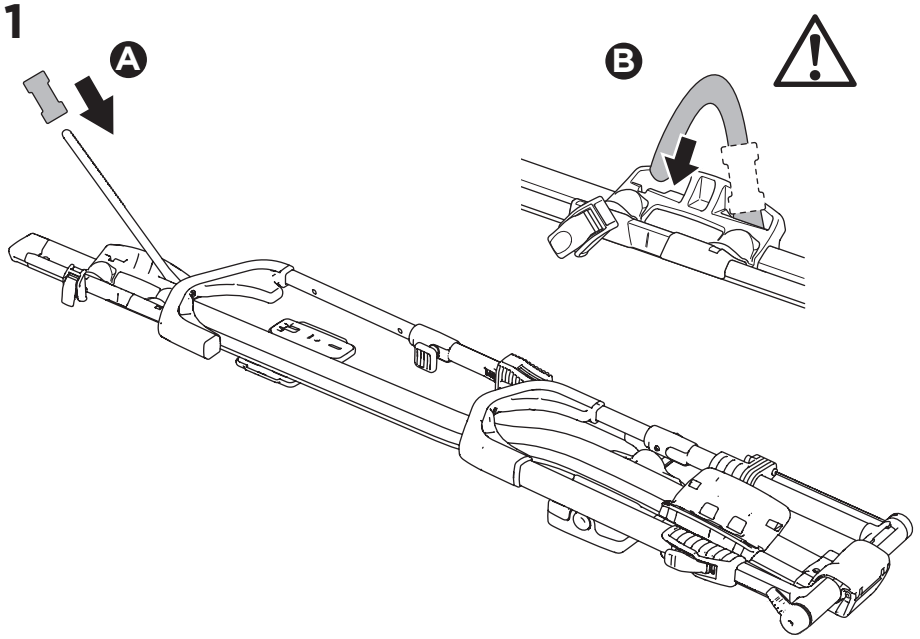

➤ Instructions

Thule UpRide
599

CITY CRASH
Complies with ISO norm

Max
20 kg

7,7 kg

 **Thule UpRide 599**
Fit Table

i

20x20 mm T-screw (included)

Thule AeroBlade and Thule AeroBlade Edge bars

➔ **4** - **5** ➔ **9**

Square bars

Aluminium bars

➔ **6** - **8** ➔ **9**

4

5

A