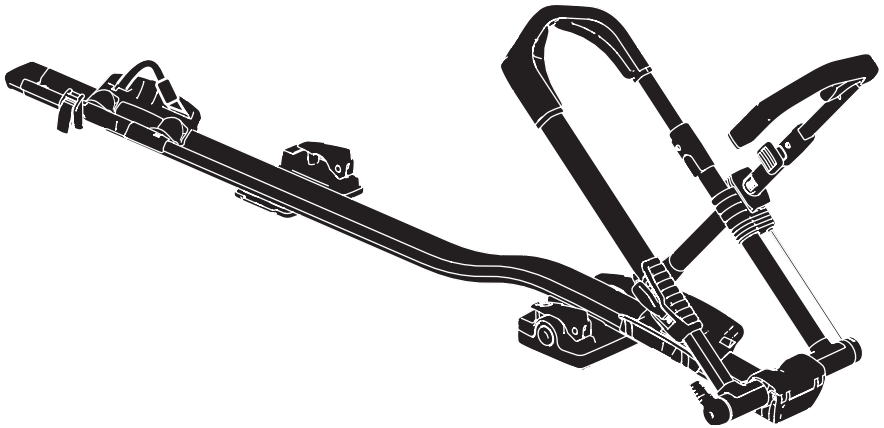

➤ Instructions

Thule UpRide
599

CITY CRASH
Complies with ISO norm

Max
20 kg

7,7 kg

 **Thule UpRide 599**
Fit Table

i

20x20 mm T-screw (included)

Thule AeroBlade and Thule AeroBlade Edge bars

➔ **4** - **5** ➔ **9**

Square bars

Aluminium bars

➔ **6** - **8** ➔ **9**

4

5

A