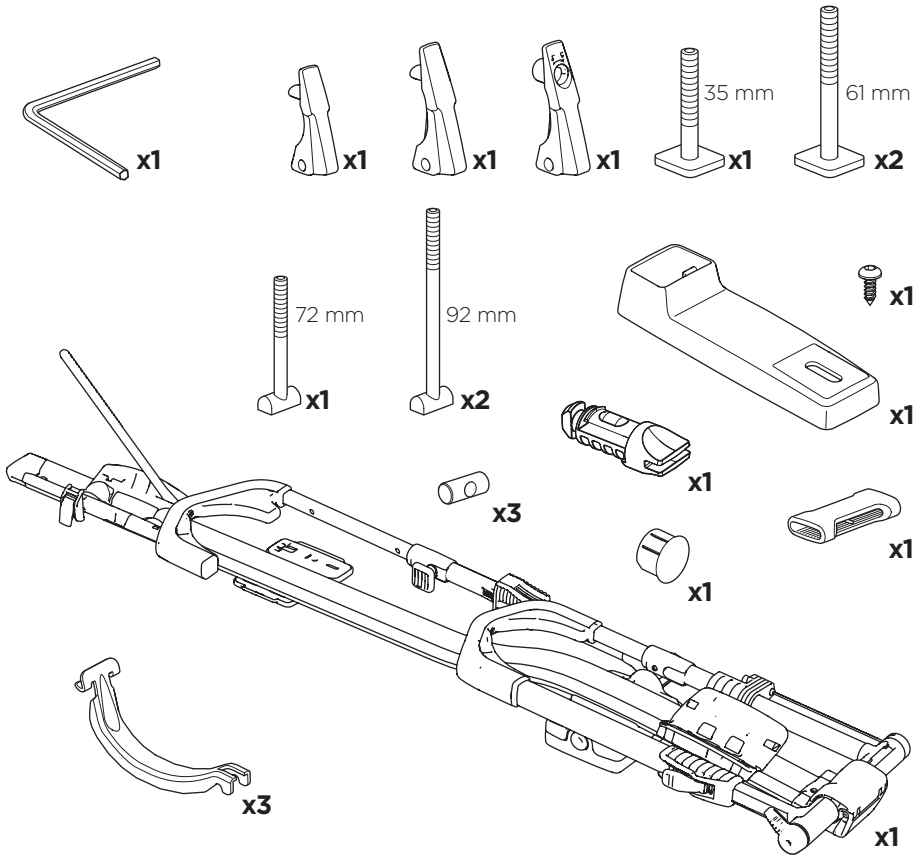

➤ Instructions

Thule UpRide
599

CITY CRASH
Complies with ISO norm

Max
20 kg

7,7 kg

 **Thule UpRide 599**
Fit Table

i

20x20 mm T-screw (included)

Thule AeroBlade and Thule AeroBlade Edge bars

➔ **4** - **5** ➔ **9**

Square bars

Aluminium bars

➔ **6** - **8** ➔ **9**

4

5

A