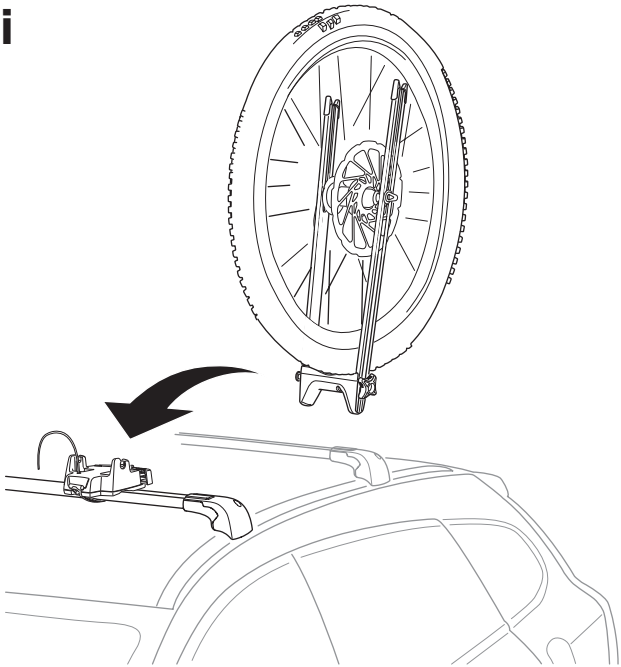

> Instructions

Thule Front Wheel Holder Thru-axle adapter 547100

12-20mm

Adapter for Thule Front Wheel Holder to enable transport of bikes with 12-20mm thru-axes

1

2

i

Learn more about bike racks we have.