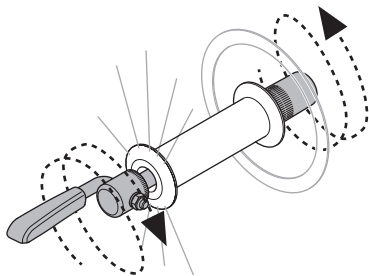

> Instructions

Thule Front Wheel Holder Thru-axle adapter 547100

12-20mm

Adapter for Thule Front Wheel Holder to enable transport of bikes with 12-20mm thru-axes

1

2

i

Learn more about bike racks we have.