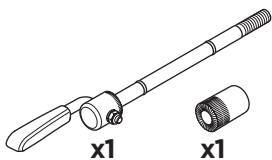

> Instructions

Thule Front Wheel Holder Thru-axle adapter 547100

12-20mm

Adapter for Thule Front Wheel Holder to enable transport of bikes with 12-20mm thru-axes

1

2

i

Learn more about bike racks we have.