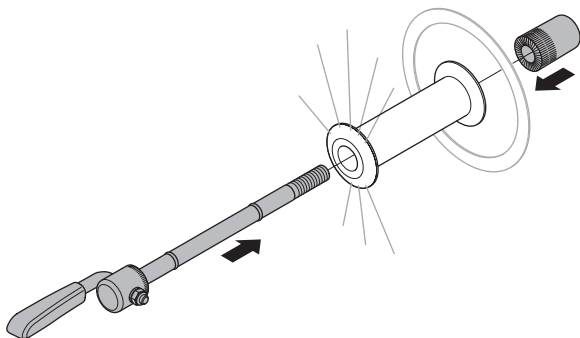

> Instructions

Thule Front Wheel Holder Thru-axle adapter 547100

12-20mm

Adapter for Thule Front Wheel Holder to enable transport of bikes with 12-20mm thru-axes

1

2

i

Learn more about bike racks we have.