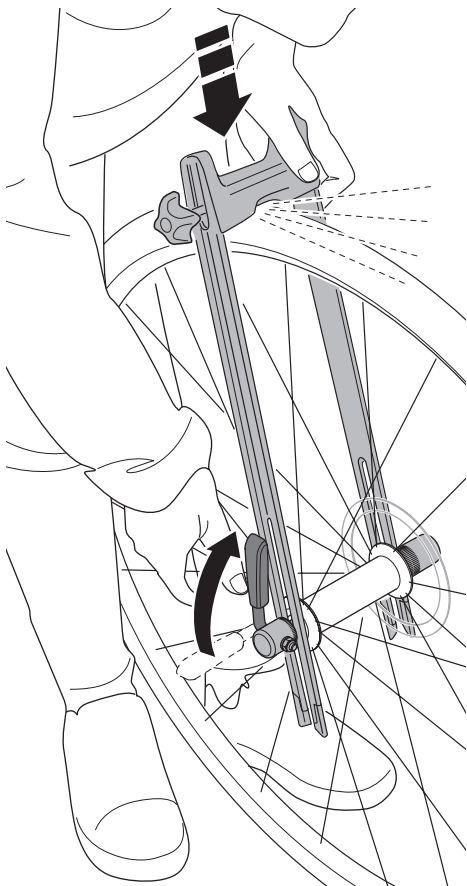

> Instructions

Thule Front Wheel Holder Thru-axle adapter 547100

12-20mm

Adapter for Thule Front Wheel Holder to enable transport of bikes with 12-20mm thru-axes

1

2

i

Learn more about bike racks we have.