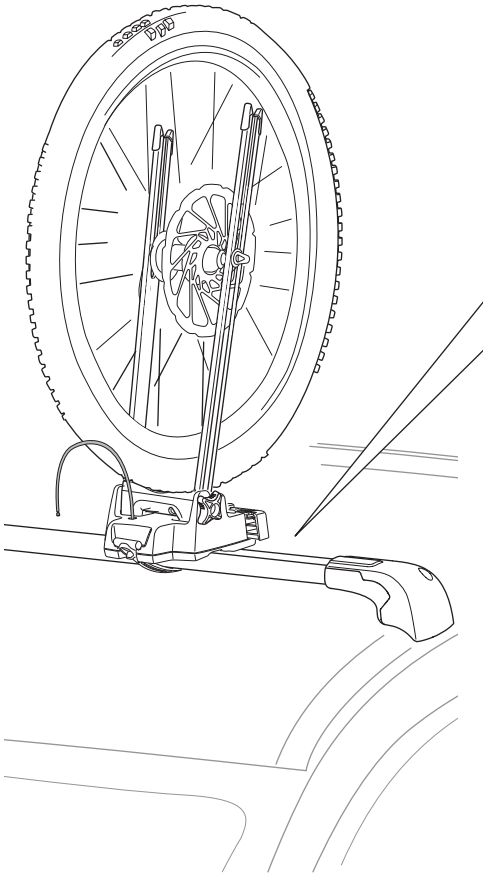

> Instructions

Thule Front Wheel Holder 547001

CITY CRASH

Complies with ISO norm

i

Thule WingBar Evo

Thule WingBar/
Thule AeroBlade

Thule AeroBar

B

ok ✓

C

D

E

THULE
WingBar Evo

THULE
Rapid Aero

THULE
WingBar

THULE
SquareBar Evo

4

5

6

i

A

B

C