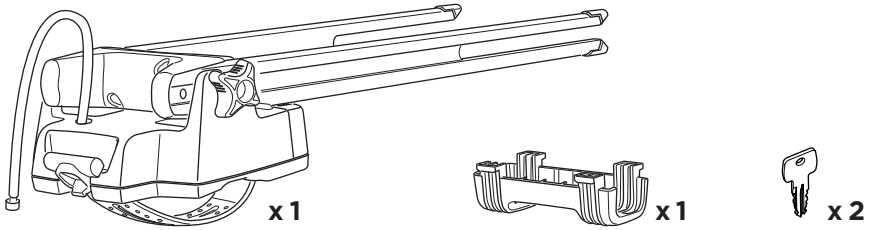

> Instructions

Thule Front Wheel Holder 547001

CITY CRASH

Complies with ISO norm

i

Thule WingBar Evo

Thule WingBar/
Thule AeroBlade

Thule AeroBar

Thule Squarebar Evo

i

i

Max
3 kg / 6.6 lbs

1.1 kg
2.42 lbs

Max
508-737 mm/
20" - 29"

Max
76 mm / 3"

1