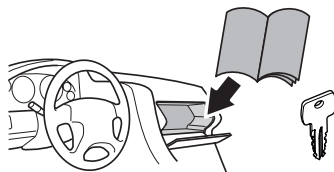

> Instructions

Thule Front Wheel Holder 547001

CITY CRASH

Complies with ISO norm

i

Thule WingBar Evo

Thule WingBar/
Thule AeroBlade

Thule AeroBar

Thule Squarebar Evo

i

i

Max
3 kg / 6.6 lbs

1.1 kg
2.42 lbs

Max
508-737 mm/
20" - 29"

Max
76 mm / 3"

1