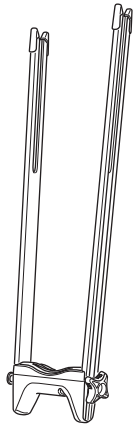

> Instructions

Thule Front Wheel Holder 547001

CITY CRASH

Complies with ISO norm

i

Thule WingBar Evo

Thule WingBar/
Thule AeroBlade

Thule AeroBar

B

ok ✓

C

D

E

THULE
WingBar Evo

THULE
Rapid Aero

THULE
WingBar

THULE
SquareBar Evo

4

5

6

i

A

B

C

D

i

EN Accessories

Thule One-Key System

450400  (x4)

450600  (x6)

450800  (x8)

451200  (x12)