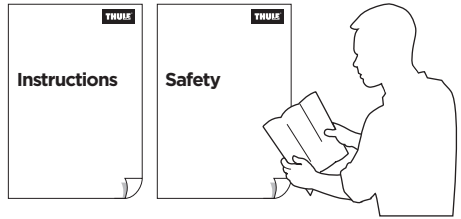

> Instructions

Thule Front Wheel Holder 547001

CITY CRASH

Complies with ISO norm

i

Thule WingBar Evo

Thule WingBar/
Thule AeroBlade

Thule AeroBar