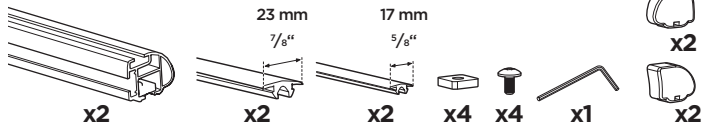

➤ Instructions

Thule Rapid Gutter Footpack 300101, 387101, 953101

EN Roof mounted load carrier

300101

387101

953101

i

i

- 300101  5.3 lbs
- 387101  7.7 lbs
- 953101  7 lbs

1

300101

387101

953101

A

ok

+