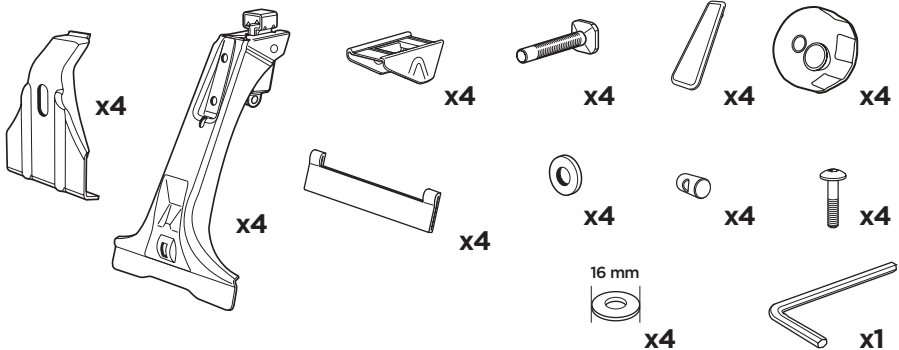

➤ Instructions

Thule Rapid Gutter Footpack 300101, 387101, 953101

EN Roof mounted load carrier

300101

387101

953101

i

i

- 300101  5.3 lbs
- 387101  7.7 lbs
- 953101  7 lbs

1

300101

387101

953101

A

ok

+