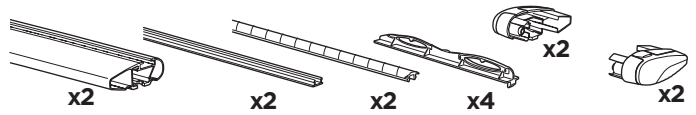

➤ Instructions

Thule Rapid Gutter Footpack 300101, 387101, 953101

EN Roof mounted load carrier

300101

387101

953101

i

i

- 300101  5.3 lbs
- 387101  7.7 lbs
- 953101  7 lbs

1

300101

387101

953101

A

ok

+