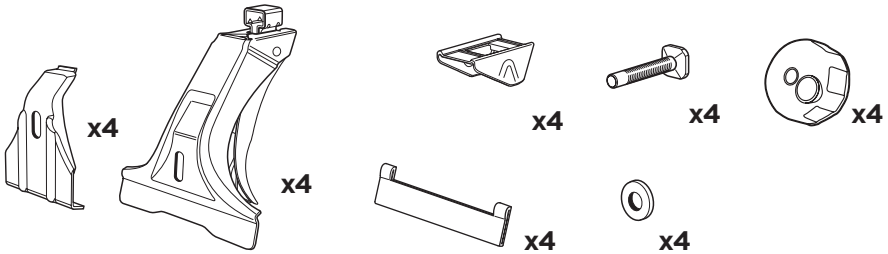

➤ Instructions

Thule Rapid Gutter Footpack 300101, 387101, 953101

EN Roof mounted load carrier

300101

387101

953101

i

i

- 300101  5.3 lbs
- 387101  7.7 lbs
- 953101  7 lbs

1

300101

387101

953101

A

ok

+