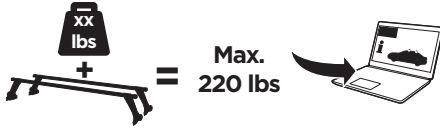

➤ Instructions

Thule Rapid Gutter Footpack 300101, 387101, 953101

EN Roof mounted load carrier

300101

387101

953101

i

i

- 300101  5.3 lbs
- 387101  7.7 lbs
- 953101  7 lbs

1

300101

387101

953101

A

ok

+