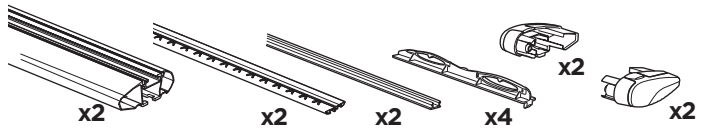

➤ Instructions

Thule Rapid Gutter Footpack 300101, 387101, 953101

EN Roof mounted load carrier

300101

387101

953101

i

i

- 300101  5.3 lbs
- 387101  7.7 lbs
- 953101  7 lbs

1

300101

387101

953101

A

ok

+