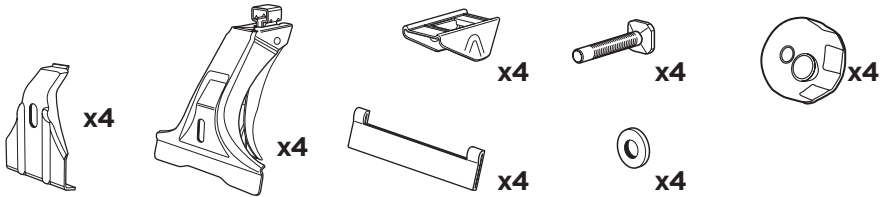

➤ Instructions

Thule Rapid Gutter Footpack 300101, 387101, 953101

EN Roof mounted load carrier

300101

387101

953101

i

i

- 300101  5.3 lbs
- 387101  7.7 lbs
- 953101  7 lbs

1

300101

387101

953101

A

ok

+