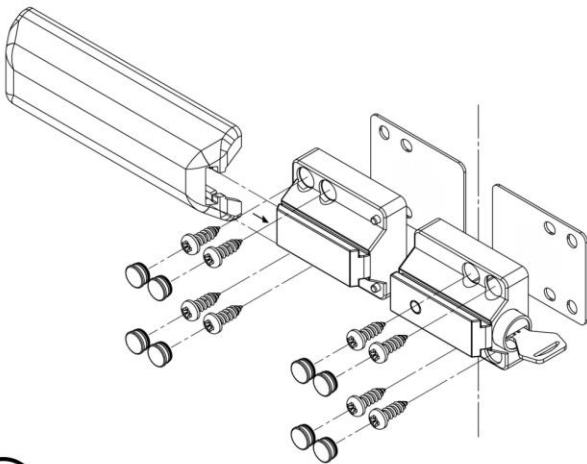

THULE Van Lock – Mounting Instructions

Prod.nr. 309832 - 309833

15-03-2012
MI-309832-001

Advised mounting area