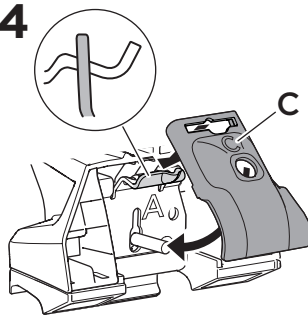

1

Kit 186077

GENESIS GV80, 5-dr SUV, 20-

ISO 11154-E

This kit is only for vehicles with flush railing.

1

Evo

Edge

2

3

4

5

2

View other roof racks and cargo carriers made by Thule on our website.