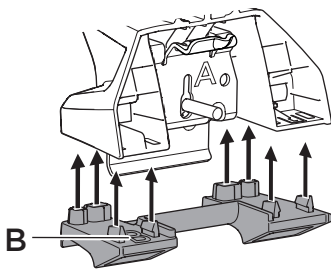

1

Kit 186077

GENESIS GV80, 5-dr SUV, 20-

ISO 11154-E

This kit is only for vehicles with flush railing.

1

Evo

Edge

2

3

4

5

2

View other roof racks and cargo carriers made by Thule on our website.