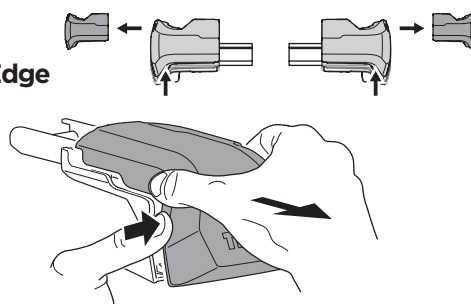

## Kit 186077

GENESIS GV80, 5-dr SUV, 20-

ISO 11154-E

This kit is only for vehicles with flush railing.

1

Evo

Edge

2