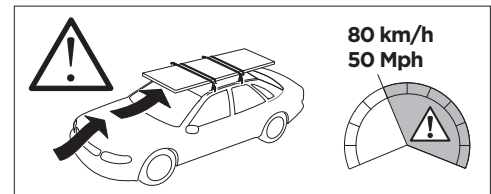

## Kit 186077

GENESIS GV80, 5-dr SUV, 20-

ISO 11154-E

This kit is only for vehicles with flush railing.

1

Evo

Edge

2