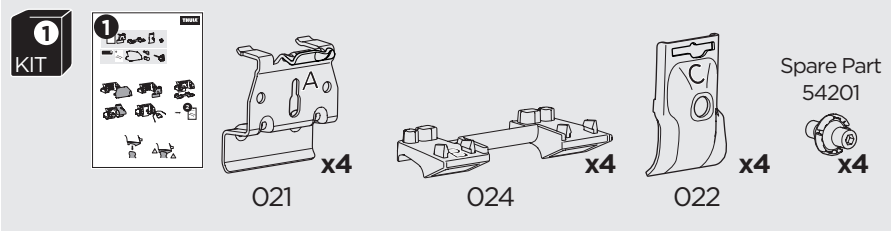

## Kit 186077

GENESIS GV80, 5-dr SUV, 20-

ISO 11154-E

This kit is only for vehicles with flush railing.

1

Evo

Edge

2