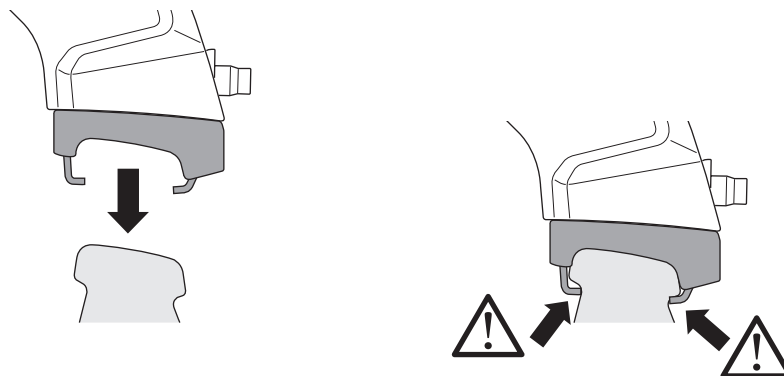

View other roof racks and cargo carriers made by Thule on our website.