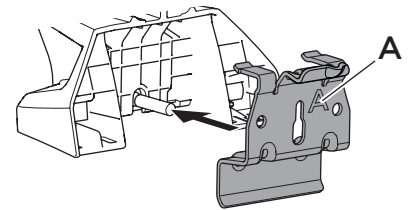

## Kit 186077

GENESIS GV80, 5-dr SUV, 20-

ISO 11154-E

This kit is only for vehicles with flush railing.

1

Evo

Edge

2