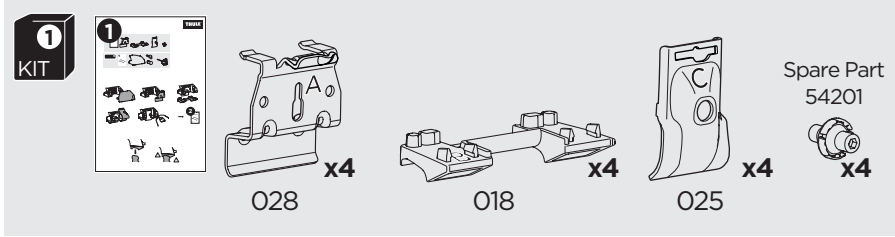

## Kit 186049

FORD Escape, 5-dr SUV, 20-  
 FORD Kuga, 5-dr SUV, 20-

ISO 11554-E

This kit is only for vehicles with flush railing.

[View other roof racks and cargo carriers made by Thule on our website.](#)