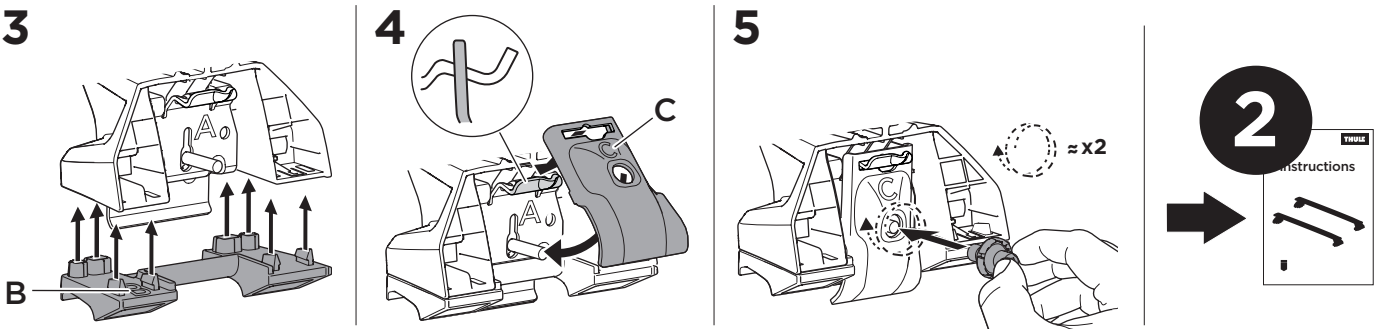

## Kit 186049

FORD Escape, 5-dr SUV, 20-  
 FORD Kuga, 5-dr SUV, 20-

ISO 11554-E

This kit is only for vehicles with flush railing.

[View other roof racks and cargo carriers made by Thule on our website.](#)