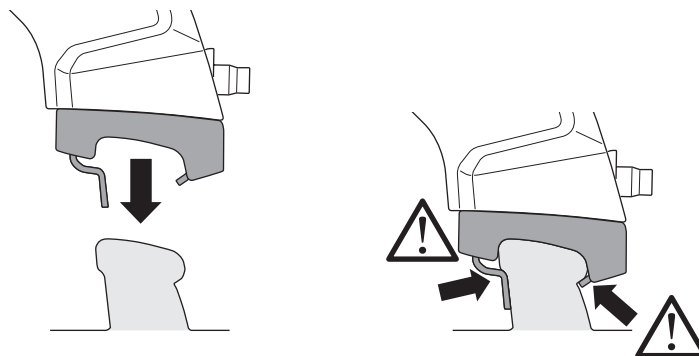

## Kit 186049

FORD Escape, 5-dr SUV, 20-  
 FORD Kuga, 5-dr SUV, 20-

ISO 11554-E

This kit is only for vehicles with flush railing.

[View other roof racks and cargo carriers made by Thule on our website.](#)