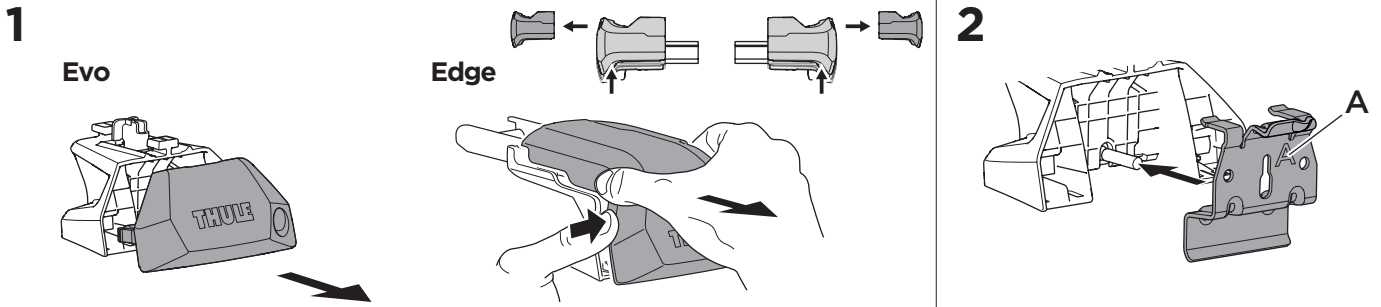

## Kit 186049

FORD Escape, 5-dr SUV, 20-  
 FORD Kuga, 5-dr SUV, 20-

ISO 11554-E

This kit is only for vehicles with flush railing.

[View other roof racks and cargo carriers made by Thule on our website.](#)