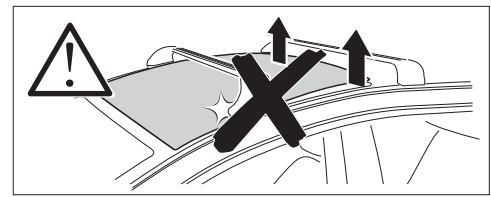

1 KIT

O31 x4 O36 x4 O31 x4 Spare Part 54201 x4

+ = Max: 75 kg / 165 lbs

Max 130 km/h / 80 Mph

2 FOOT PACK

> Instructions

x4 x2 4 Nm x4 x1

80 km/h / 50 Mph