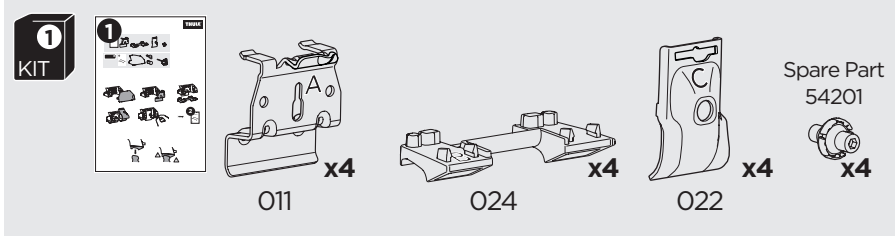

## Kit 186020

MERCEDES GLC, 5-dr SUV, 15-

ISO 11154-E

This kit is only for vehicles with flush railing.

1

Evo

Edge

2