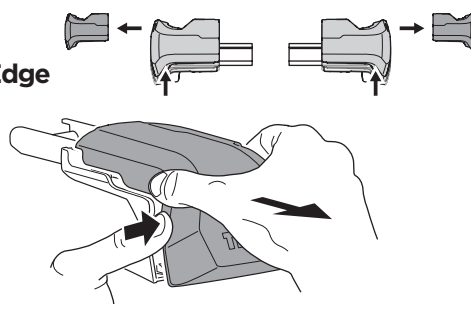

## Kit 186020

MERCEDES GLC, 5-dr SUV, 15-

ISO 11154-E

This kit is only for vehicles with flush railing.

1

Evo

Edge

2