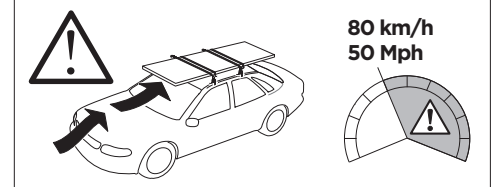

## Kit 186020

MERCEDES GLC, 5-dr SUV, 15-

ISO 11154-E

This kit is only for vehicles with flush railing.

1

Evo

Edge

2