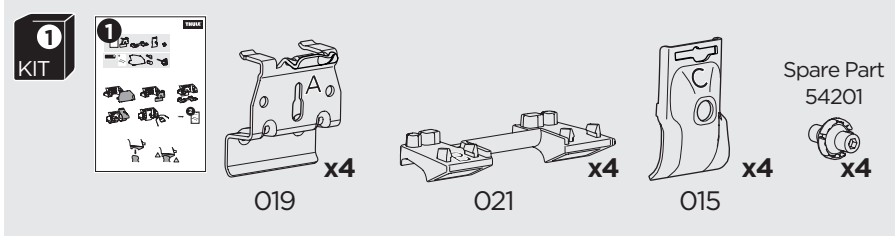

## Kit 186019

AUDI A4 Avant, 5-dr Estate, 08-15, 16-

AUDI A4 Avant, 5-dr Wagon, \*09-16

AUDI Q5, 5-dr SUV, 08-17 / \*09-17

\*North America

ISO 11154-E

This kit is only for vehicles with flush railing.

1