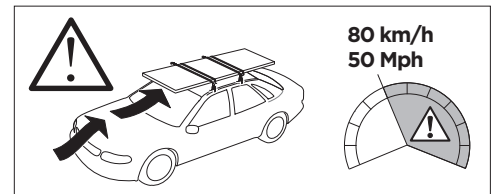

## Kit 186019

AUDI A4 Avant, 5-dr Estate, 08-15, 16-

AUDI A4 Avant, 5-dr Wagon, \*09-16

AUDI Q5, 5-dr SUV, 08-17 / \*09-17

\*North America

ISO 11154-E

This kit is only for vehicles with flush railing.

1