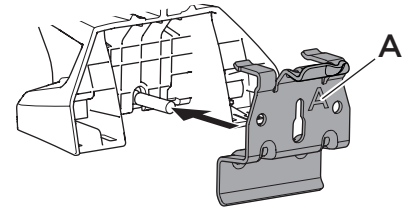

1

Kit 186019

AUDI A4 Avant, 5-dr Estate, 08-15, 16-

AUDI A4 Avant, 5-dr Wagon, *09-16

AUDI Q5, 5-dr SUV, 08-17 / *09-17

*North America

ISO 11154-E

This kit is only for vehicles with flush railing.

1

Evo

Edge

2

3

4

5

2