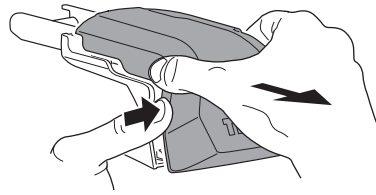

1

Kit 186019

AUDI A4 Avant, 5-dr Estate, 08-15, 16-

AUDI A4 Avant, 5-dr Wagon, *09-16

AUDI Q5, 5-dr SUV, 08-17 / *09-17

*North America

ISO 11154-E

This kit is only for vehicles with flush railing.

1

Evo

Edge

2

3

4

5

2