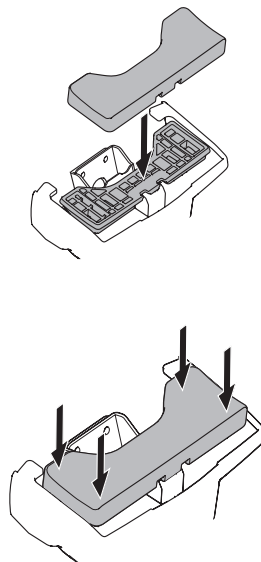

2 FOOT PACK

1

x4

Evo

Edge

2

x4

3

x4

THULE WingBar Evo	THULE WingBar Edge	THULE WingBar	THULE SquareBar Evo	Evo X (scale)	Edge X (scale)
MAZDA 6, 4-dr Sedan, 13-				47,0	C
THULE ProBar Evo	THULE SlideBar Evo				X (mm/inch)
MAZDA 6, 4-dr Sedan, 13-				1121 mm / 44 1/8"	

THULE WingBar Evo	THULE WingBar Edge	THULE WingBar	THULE SquareBar Evo	Evo Y (scale)	Edge Y (scale)
MAZDA 6, 4-dr Sedan, 13-				42,0	M
THULE ProBar Evo	THULE SlideBar Evo				Y (mm/inch)
MAZDA 6, 4-dr Sedan, 13-				1071 mm / 42 1/8"	