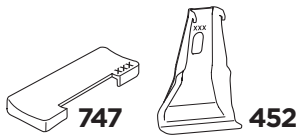

1

Kit 145249

MAZDA 6, 4-dr Sedan, 13-

ISO 11154-E

1 KIT

+ 7 kg = Max: 75 kg
15,4 lbs = / 165 lbs

Max 130 km/h
80 Mph

80 km/h
50 Mph

2 FOOT PACK

1

x4

Evo

Edge

2

x4

3

x4