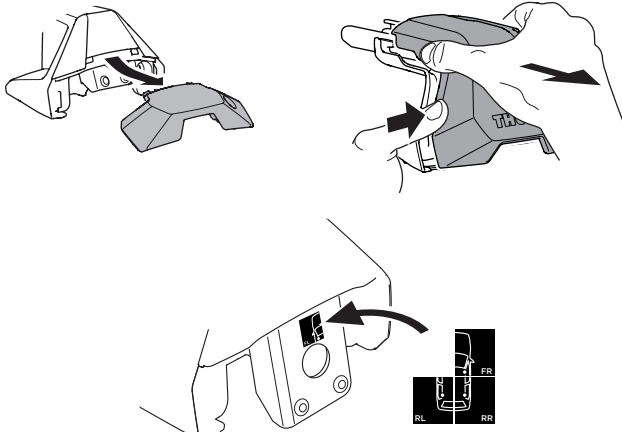

1

Kit 145249

MAZDA 6, 4-dr Sedan, 13-

ISO 11154-E

1 KIT

+ 7 kg = Max: 75 kg
15,4 lbs = / 165 lbs

Max 130 km/h
80 Mph

80 km/h
50 Mph

2 FOOT PACK

1

x4

Evo

Edge

2

x4

3

x4