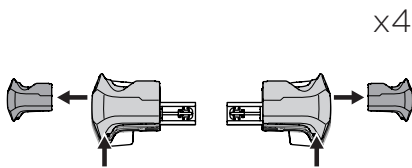

1

Kit 145249

MAZDA 6, 4-dr Sedan, 13-

ISO 11154-E

1 KIT

+ 7 kg = Max: 75 kg
15,4 lbs = / 165 lbs

Max 130 km/h
80 Mph

80 km/h
50 Mph

2 FOOT PACK

1

x4

Evo

Edge

2

x4

3

x4

THULE WingBar Evo	THULE WingBar Edge	THULE WingBar	THULE SquareBar Evo	Evo X (scale)	Edge X (scale)
MAZDA 6, 4-dr Sedan, 13-				47,0	C
THULE ProBar Evo	THULE SlideBar Evo				X (mm/inch)
MAZDA 6, 4-dr Sedan, 13-				1121 mm / 44 1/8"	