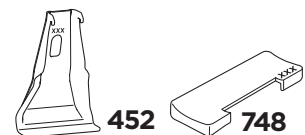

1

Kit 145249

MAZDA 6, 4-dr Sedan, 13-

ISO 11154-E

1 KIT

+ 7 kg = Max: 75 kg
15,4 lbs = / 165 lbs

Max 130 km/h
80 Mph

80 km/h
50 Mph

2 FOOT PACK

1

x4

Evo

Edge

2

x4

3

x4