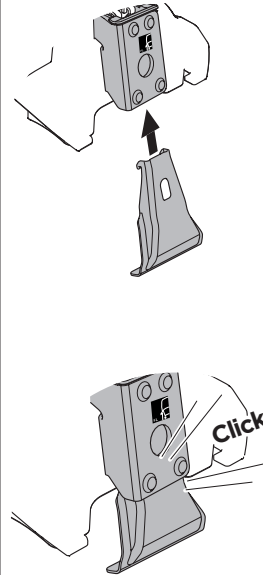

x4

THULE WingBar Evo	THULE WingBar Edge	THULE WingBar	THULE SquareBar Evo	Evo X (scale)	Edge X (scale)
MAZDA 6, 4-dr Sedan, 13-				47,0	C
THULE ProBar Evo	THULE SlideBar Evo				X (mm/inch)
MAZDA 6, 4-dr Sedan, 13-				1121 mm / 44 1/8"	