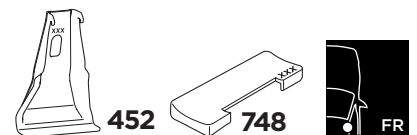

1

Kit 145249

MAZDA 6, 4-dr Sedan, 13-

ISO 11154-E

1 KIT

+ 7 kg = Max: 75 kg
15,4 lbs = / 165 lbs

Max 130 km/h
80 Mph

80 km/h
50 Mph

2 FOOT PACK

1

x4

Evo

Edge

2

x4

3

x4