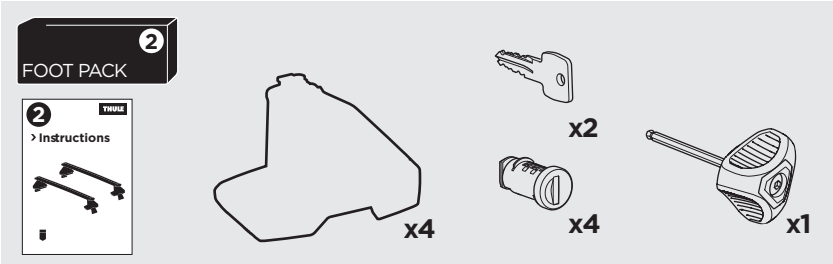

1

Kit 145248

PORSCHE Macan, 5-dr SUV, 14-

ISO 11154-E

THULE WingBar Evo	THULE WingBar Edge	THULE WingBar	THULE SquareBar Evo	Evo X (scale)	Edge X (scale)
PORSCHE Macan, 5-dr SUV, 14-				47,0	C

THULE ProBar Evo	THULE SlideBar Evo	X (mm/inch)		
PORSCHE Macan, 5-dr SUV, 14-		1121 mm / 44 1/8"		

THULE WingBar Evo	THULE WingBar Edge	THULE WingBar	THULE SquareBar Evo	Evo Y (scale)	Edge Y (scale)
PORSCHE Macan, 5-dr SUV, 14-				41,0	O

THULE ProBar Evo	THULE SlideBar Evo	Y (mm/inch)		
PORSCHE Macan, 5-dr SUV, 14-		1061 mm / 41 3/4"		

	W (mm/inch)	Z (mm/inch)
PORSCHE Macan, 5-dr SUV, 14-	650 mm / 25 5/8"	250 mm / 9 7/8"

View other roof racks and cargo carriers made by Thule on our website.