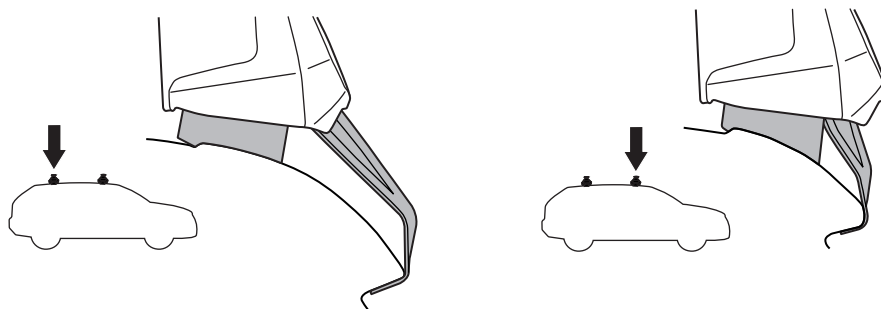

1

Kit 145248

PORSCHE Macan, 5-dr SUV, 14-

ISO 11154-E

THULE WingBar Evo	THULE WingBar Edge	THULE WingBar	THULE SquareBar Evo	Evo X (scale)	Edge X (scale)
PORSCHE Macan, 5-dr SUV, 14-				47,0	C

THULE ProBar Evo	THULE SlideBar Evo	X (mm/inch)		
PORSCHE Macan, 5-dr SUV, 14-		1121 mm / 44 1/8"		

THULE WingBar Evo	THULE WingBar Edge	THULE WingBar	THULE SquareBar Evo	Evo Y (scale)	Edge Y (scale)
PORSCHE Macan, 5-dr SUV, 14-				41,0	O

THULE ProBar Evo	THULE SlideBar Evo	Y (mm/inch)		
PORSCHE Macan, 5-dr SUV, 14-		1061 mm / 41 3/4"		

	W (mm/inch)	Z (mm/inch)
PORSCHE Macan, 5-dr SUV, 14-	650 mm / 25 5/8"	250 mm / 9 7/8"

View other roof racks and cargo carriers made by Thule on our website.