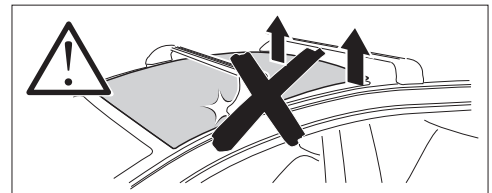

1

Kit 145248

PORSCHE Macan, 5-dr SUV, 14-

ISO 11154-E

THULE WingBar Evo	THULE WingBar Edge	THULE WingBar	THULE SquareBar Evo	Evo X (scale)	Edge X (scale)
PORSCHE Macan, 5-dr SUV, 14-				47,0	C

THULE ProBar Evo	THULE SlideBar Evo	X (mm/inch)		
PORSCHE Macan, 5-dr SUV, 14-		1121 mm / 44 1/8"		

THULE WingBar Evo	THULE WingBar Edge	THULE WingBar	THULE SquareBar Evo	Evo Y (scale)	Edge Y (scale)
PORSCHE Macan, 5-dr SUV, 14-				41,0	O

THULE ProBar Evo	THULE SlideBar Evo	Y (mm/inch)		
PORSCHE Macan, 5-dr SUV, 14-		1061 mm / 41 3/4"		

	W (mm/inch)	Z (mm/inch)
PORSCHE Macan, 5-dr SUV, 14-	650 mm / 25 5/8"	250 mm / 9 7/8"

View other roof racks and cargo carriers made by Thule on our website.