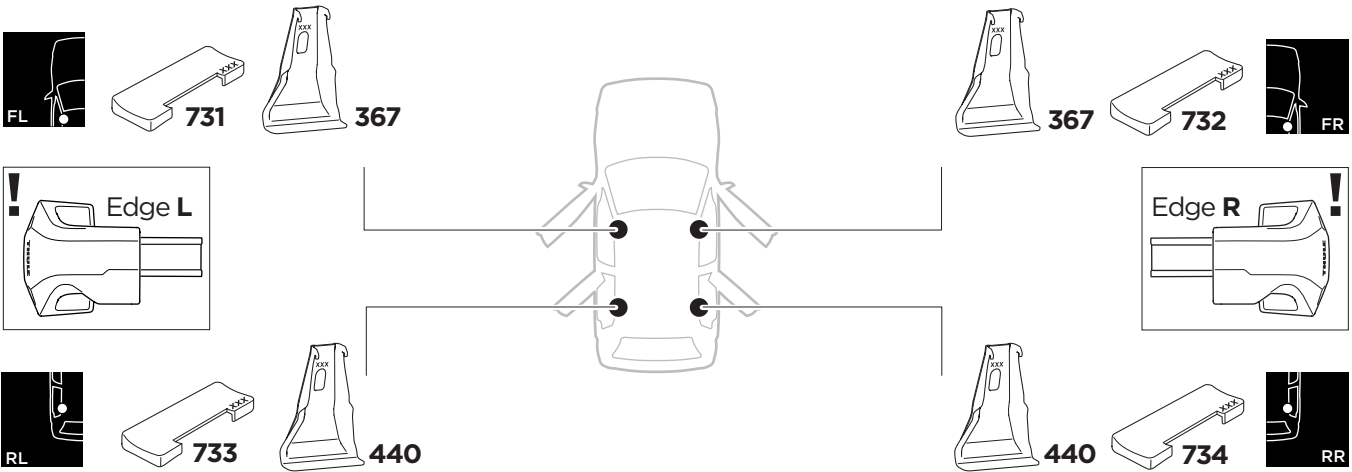

1

Kit 145248

PORSCHE Macan, 5-dr SUV, 14-

ISO 11154-E

THULE WingBar Evo	THULE WingBar Edge	THULE WingBar	THULE SquareBar Evo	Evo X (scale)	Edge X (scale)
PORSCHE Macan, 5-dr SUV, 14-				47,0	C

THULE ProBar Evo	THULE SlideBar Evo	X (mm/inch)		
PORSCHE Macan, 5-dr SUV, 14-		1121 mm / 44 1/8"		

THULE WingBar Evo	THULE WingBar Edge	THULE WingBar	THULE SquareBar Evo	Evo Y (scale)	Edge Y (scale)
PORSCHE Macan, 5-dr SUV, 14-				41,0	O

THULE ProBar Evo	THULE SlideBar Evo	Y (mm/inch)		
PORSCHE Macan, 5-dr SUV, 14-		1061 mm / 41 3/4"		

	W (mm/inch)	Z (mm/inch)
PORSCHE Macan, 5-dr SUV, 14-	650 mm / 25 5/8"	250 mm / 9 7/8"

View other roof racks and cargo carriers made by Thule on our website.