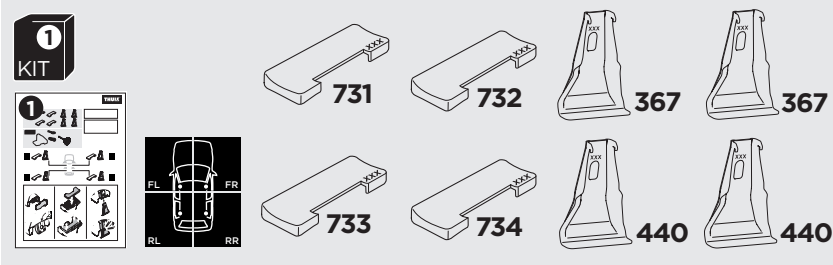

1

Kit 145248

PORSCHE Macan, 5-dr SUV, 14-

ISO 11154-E

THULE WingBar Evo	THULE WingBar Edge	THULE WingBar	THULE SquareBar Evo	Evo X (scale)	Edge X (scale)
PORSCHE Macan, 5-dr SUV, 14-				47,0	C

THULE ProBar Evo	THULE SlideBar Evo	X (mm/inch)		
PORSCHE Macan, 5-dr SUV, 14-		1121 mm / 44 1/8"		

THULE WingBar Evo	THULE WingBar Edge	THULE WingBar	THULE SquareBar Evo	Evo Y (scale)	Edge Y (scale)
PORSCHE Macan, 5-dr SUV, 14-				41,0	O

THULE ProBar Evo	THULE SlideBar Evo	Y (mm/inch)		
PORSCHE Macan, 5-dr SUV, 14-		1061 mm / 41 3/4"		

	W (mm/inch)	Z (mm/inch)
PORSCHE Macan, 5-dr SUV, 14-	650 mm / 25 5/8"	250 mm / 9 7/8"

View other roof racks and cargo carriers made by Thule on our website.