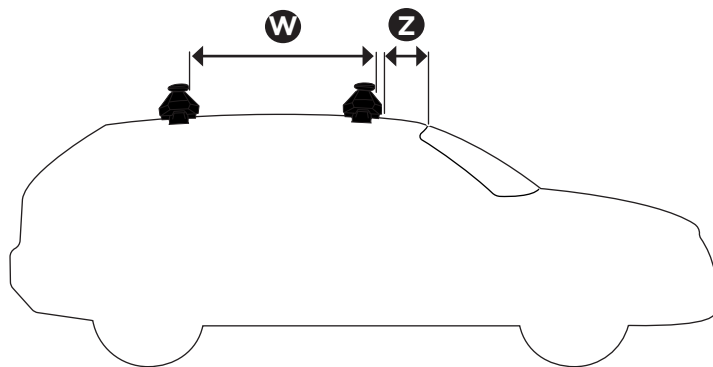

1

Kit 145248

PORSCHE Macan, 5-dr SUV, 14-

ISO 11154-E

THULE WingBar Evo	THULE WingBar Edge	THULE WingBar	THULE SquareBar Evo	Evo X (scale)	Edge X (scale)
PORSCHE Macan, 5-dr SUV, 14-				47,0	C

THULE ProBar Evo	THULE SlideBar Evo	X (mm/inch)		
PORSCHE Macan, 5-dr SUV, 14-		1121 mm / 44 1/8"		

THULE WingBar Evo	THULE WingBar Edge	THULE WingBar	THULE SquareBar Evo	Evo Y (scale)	Edge Y (scale)
PORSCHE Macan, 5-dr SUV, 14-				41,0	O

THULE ProBar Evo	THULE SlideBar Evo	Y (mm/inch)		
PORSCHE Macan, 5-dr SUV, 14-		1061 mm / 41 3/4"		

	W (mm/inch)	Z (mm/inch)
PORSCHE Macan, 5-dr SUV, 14-	650 mm / 25 5/8"	250 mm / 9 7/8"

View other roof racks and cargo carriers made by Thule on our website.