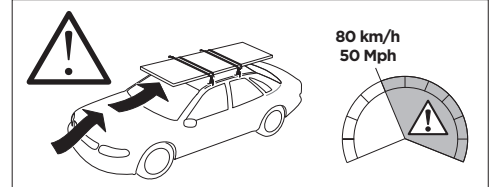

1

Kit 145248

PORSCHE Macan, 5-dr SUV, 14-

ISO 11154-E

THULE WingBar Evo	THULE WingBar Edge	THULE WingBar	THULE SquareBar Evo	Evo X (scale)	Edge X (scale)
PORSCHE Macan, 5-dr SUV, 14-				47,0	C

THULE ProBar Evo	THULE SlideBar Evo	X (mm/inch)		
PORSCHE Macan, 5-dr SUV, 14-		1121 mm / 44 1/8"		

THULE WingBar Evo	THULE WingBar Edge	THULE WingBar	THULE SquareBar Evo	Evo Y (scale)	Edge Y (scale)
PORSCHE Macan, 5-dr SUV, 14-				41,0	O

THULE ProBar Evo	THULE SlideBar Evo	Y (mm/inch)		
PORSCHE Macan, 5-dr SUV, 14-		1061 mm / 41 3/4"		

	W (mm/inch)	Z (mm/inch)
PORSCHE Macan, 5-dr SUV, 14-	650 mm / 25 5/8"	250 mm / 9 7/8"

View other roof racks and cargo carriers made by Thule on our website.