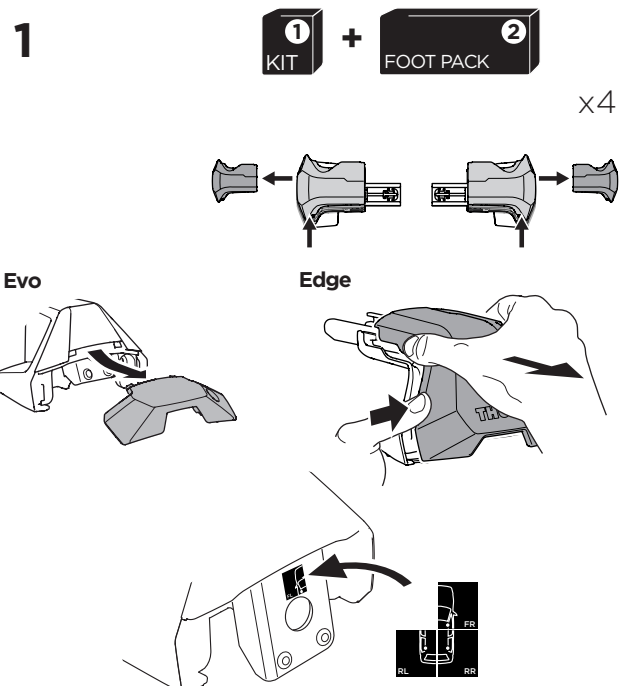

1

Kit 145248

PORSCHE Macan, 5-dr SUV, 14-

ISO 11154-E

THULE WingBar Evo	THULE WingBar Edge	THULE WingBar	THULE SquareBar Evo	Evo X (scale)	Edge X (scale)
PORSCHE Macan, 5-dr SUV, 14-				47,0	C

THULE ProBar Evo	THULE SlideBar Evo	X (mm/inch)		
PORSCHE Macan, 5-dr SUV, 14-		1121 mm / 44 1/8"		

THULE WingBar Evo	THULE WingBar Edge	THULE WingBar	THULE SquareBar Evo	Evo Y (scale)	Edge Y (scale)
PORSCHE Macan, 5-dr SUV, 14-				41,0	O

THULE ProBar Evo	THULE SlideBar Evo	Y (mm/inch)		
PORSCHE Macan, 5-dr SUV, 14-		1061 mm / 41 3/4"		

	W (mm/inch)	Z (mm/inch)
PORSCHE Macan, 5-dr SUV, 14-	650 mm / 25 5/8"	250 mm / 9 7/8"

View other roof racks and cargo carriers made by Thule on our website.