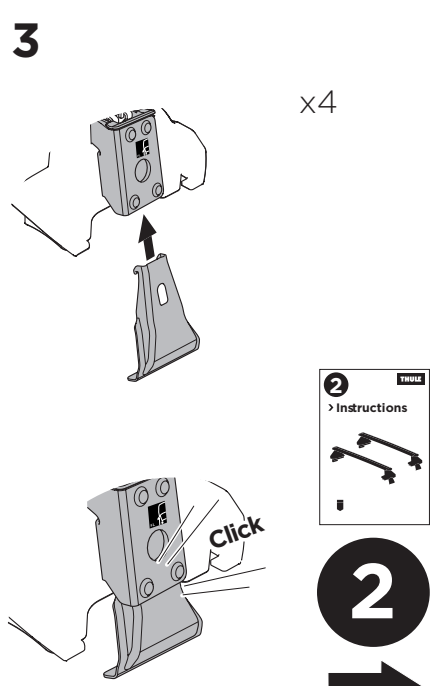

1

Kit 145248

PORSCHE Macan, 5-dr SUV, 14-

ISO 11154-E

THULE WingBar Evo	THULE WingBar Edge	THULE WingBar	THULE SquareBar Evo	Evo X (scale)	Edge X (scale)
PORSCHE Macan, 5-dr SUV, 14-				47,0	C

THULE ProBar Evo	THULE SlideBar Evo	X (mm/inch)		
PORSCHE Macan, 5-dr SUV, 14-		1121 mm / 44 1/8"		

THULE WingBar Evo	THULE WingBar Edge	THULE WingBar	THULE SquareBar Evo	Evo Y (scale)	Edge Y (scale)
PORSCHE Macan, 5-dr SUV, 14-				41,0	O

THULE ProBar Evo	THULE SlideBar Evo	Y (mm/inch)		
PORSCHE Macan, 5-dr SUV, 14-		1061 mm / 41 3/4"		

	W (mm/inch)	Z (mm/inch)
PORSCHE Macan, 5-dr SUV, 14-	650 mm / 25 5/8"	250 mm / 9 7/8"

View other roof racks and cargo carriers made by Thule on our website.