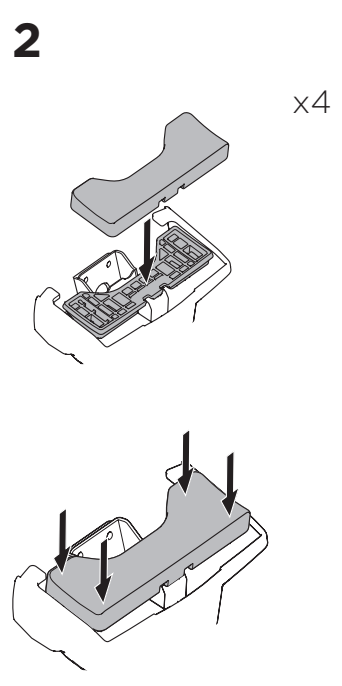

1

Kit 145248

PORSCHE Macan, 5-dr SUV, 14-

ISO 11154-E

THULE WingBar Evo	THULE WingBar Edge	THULE WingBar	THULE SquareBar Evo	Evo X (scale)	Edge X (scale)
PORSCHE Macan, 5-dr SUV, 14-				47,0	C

THULE ProBar Evo	THULE SlideBar Evo	X (mm/inch)		
PORSCHE Macan, 5-dr SUV, 14-		1121 mm / 44 1/8"		

THULE WingBar Evo	THULE WingBar Edge	THULE WingBar	THULE SquareBar Evo	Evo Y (scale)	Edge Y (scale)
PORSCHE Macan, 5-dr SUV, 14-				41,0	O

THULE ProBar Evo	THULE SlideBar Evo	Y (mm/inch)		
PORSCHE Macan, 5-dr SUV, 14-		1061 mm / 41 3/4"		

	W (mm/inch)	Z (mm/inch)
PORSCHE Macan, 5-dr SUV, 14-	650 mm / 25 5/8"	250 mm / 9 7/8"

View other roof racks and cargo carriers made by Thule on our website.