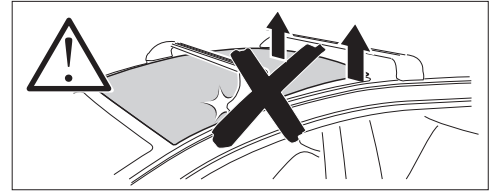

1

Kit 145235

CHEVROLET Cruze, 4-dr Sedan, 16-
CHEVROLET Cruze, 5-dr Hatchback, 16-

ISO 11154-E

THULE WingBar Evo	THULE WingBar Edge	THULE WingBar	THULE SquareBar	Evo X (scale)	Edge X (scale)
CHEVROLET Cruze, 4-dr Sedan, 16-				39,0	A
CHEVROLET Cruze, 5-dr Hatchback, 16-				39,0	A