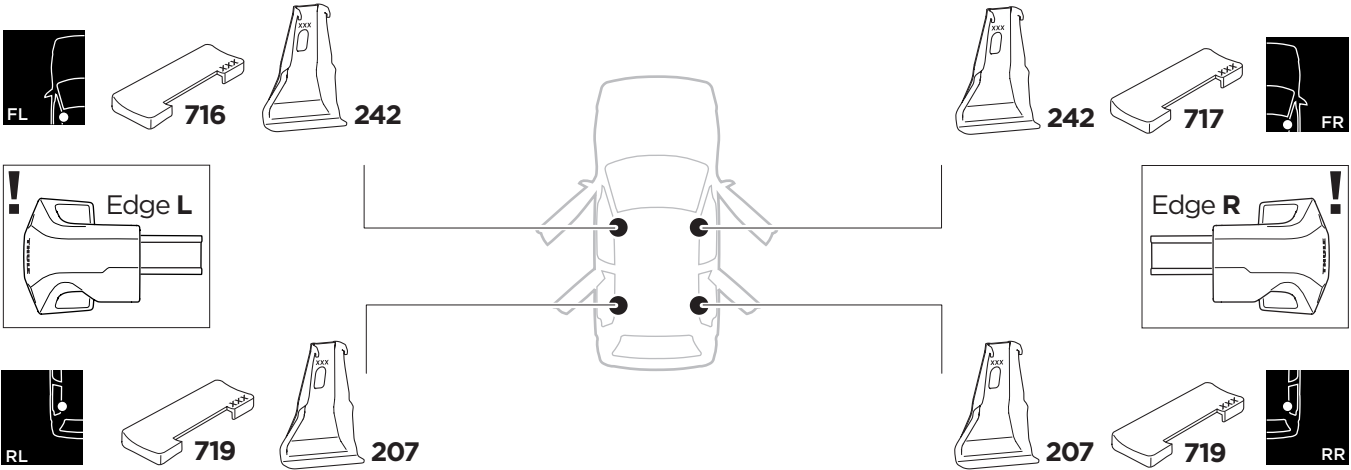

1

Kit 145235

CHEVROLET Cruze, 4-dr Sedan, 16-
CHEVROLET Cruze, 5-dr Hatchback, 16-

ISO 11154-E

THULE WingBar Evo	THULE WingBar Edge	THULE WingBar	THULE SquareBar	Evo X (scale)	Edge X (scale)
CHEVROLET Cruze, 4-dr Sedan, 16-				39,0	A
CHEVROLET Cruze, 5-dr Hatchback, 16-				39,0	A

THULE ProBar	THULE SlideBar	X (mm/inch)
CHEVROLET Cruze, 4-dr Sedan, 16-		1041 mm / 41"
CHEVROLET Cruze, 5-dr Hatchback, 16-		1041 mm / 41"

THULE WingBar Evo	THULE WingBar Edge	THULE WingBar	THULE SquareBar	Evo Y (scale)	Edge Y (scale)
CHEVROLET Cruze, 4-dr Sedan, 16-				36,5	F
CHEVROLET Cruze, 5-dr Hatchback, 16-				36,5	F

THULE ProBar	THULE SlideBar	Y (mm/inch)
CHEVROLET Cruze, 4-dr Sedan, 16-		1016 mm / 40"
CHEVROLET Cruze, 5-dr Hatchback, 16-		1016 mm / 40"

	W (mm/inch)	Z (mm/inch)
CHEVROLET Cruze, 4-dr Sedan, 16-	680 mm / 26 3/4"	250 mm / 9 7/8"
CHEVROLET Cruze, 5-dr Hatchback, 16-	680 mm / 26 3/4"	250 mm / 9 7/8"