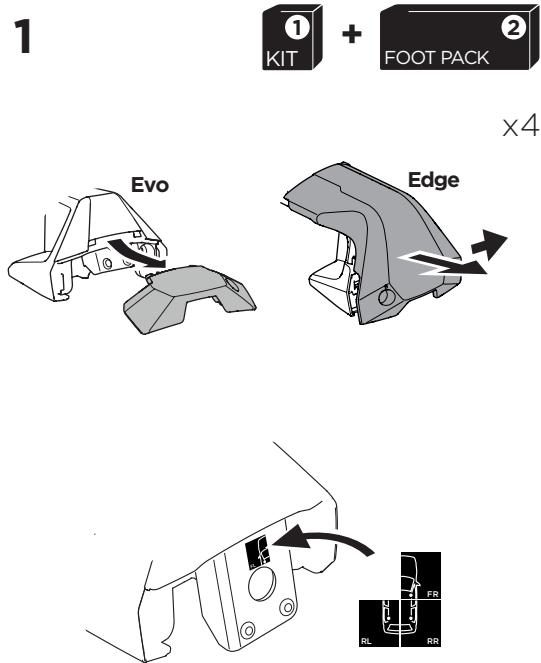

1

Kit 145235

CHEVROLET Cruze, 4-dr Sedan, 16-
CHEVROLET Cruze, 5-dr Hatchback, 16-

ISO 11154-E

THULE WingBar Evo	THULE WingBar Edge	THULE WingBar	THULE SquareBar	Evo X (scale)	Edge X (scale)
CHEVROLET Cruze, 4-dr Sedan, 16-				39,0	A
CHEVROLET Cruze, 5-dr Hatchback, 16-				39,0	A

THULE ProBar	THULE SlideBar	X (mm/inch)
CHEVROLET Cruze, 4-dr Sedan, 16-		1041 mm / 41"
CHEVROLET Cruze, 5-dr Hatchback, 16-		1041 mm / 41"

THULE WingBar Evo	THULE WingBar Edge	THULE WingBar	THULE SquareBar	Evo Y (scale)	Edge Y (scale)
CHEVROLET Cruze, 4-dr Sedan, 16-				36,5	F
CHEVROLET Cruze, 5-dr Hatchback, 16-				36,5	F