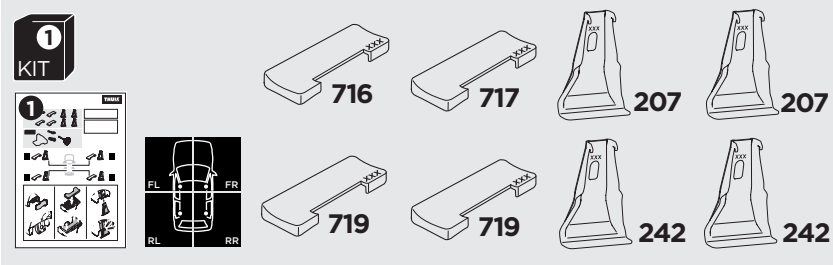

1

Kit 145235

CHEVROLET Cruze, 4-dr Sedan, 16-
CHEVROLET Cruze, 5-dr Hatchback, 16-

ISO 11154-E

THULE WingBar Evo	THULE WingBar Edge	THULE WingBar	THULE SquareBar	Evo X (scale)	Edge X (scale)
CHEVROLET Cruze, 4-dr Sedan, 16-				39,0	A
CHEVROLET Cruze, 5-dr Hatchback, 16-				39,0	A

THULE ProBar	THULE SlideBar	X (mm/inch)
CHEVROLET Cruze, 4-dr Sedan, 16-		1041 mm / 41"
CHEVROLET Cruze, 5-dr Hatchback, 16-		1041 mm / 41"

THULE WingBar Evo	THULE WingBar Edge	THULE WingBar	THULE SquareBar	Evo Y (scale)	Edge Y (scale)
CHEVROLET Cruze, 4-dr Sedan, 16-				36,5	F
CHEVROLET Cruze, 5-dr Hatchback, 16-				36,5	F

THULE ProBar	THULE SlideBar	Y (mm/inch)
CHEVROLET Cruze, 4-dr Sedan, 16-		1016 mm / 40"
CHEVROLET Cruze, 5-dr Hatchback, 16-		1016 mm / 40"

	W (mm/inch)	Z (mm/inch)
CHEVROLET Cruze, 4-dr Sedan, 16-	680 mm / 26 3/4"	250 mm / 9 7/8"
CHEVROLET Cruze, 5-dr Hatchback, 16-	680 mm / 26 3/4"	250 mm / 9 7/8"