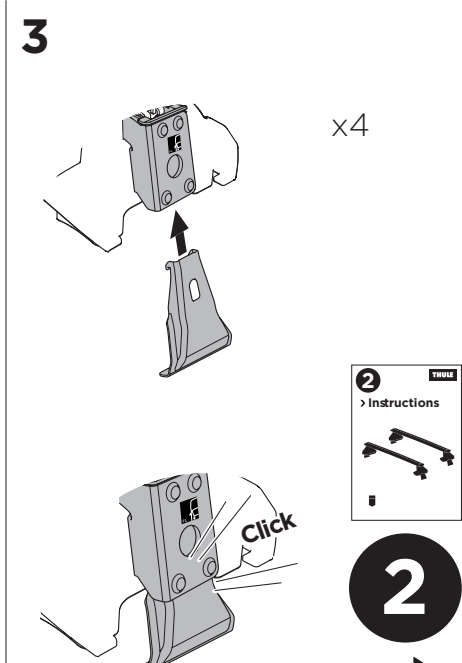

1

Kit 145235

CHEVROLET Cruze, 4-dr Sedan, 16-
CHEVROLET Cruze, 5-dr Hatchback, 16-

ISO 11154-E

THULE WingBar Evo	THULE WingBar Edge	THULE WingBar	THULE SquareBar	Evo X (scale)	Edge X (scale)
CHEVROLET Cruze, 4-dr Sedan, 16-				39,0	A
CHEVROLET Cruze, 5-dr Hatchback, 16-				39,0	A

THULE ProBar	THULE SlideBar	X (mm/inch)
CHEVROLET Cruze, 4-dr Sedan, 16-		1041 mm / 41"
CHEVROLET Cruze, 5-dr Hatchback, 16-		1041 mm / 41"

THULE WingBar Evo	THULE WingBar Edge	THULE WingBar	THULE SquareBar	Evo Y (scale)	Edge Y (scale)
CHEVROLET Cruze, 4-dr Sedan, 16-				36,5	F
CHEVROLET Cruze, 5-dr Hatchback, 16-				36,5	F

THULE ProBar	THULE SlideBar	Y (mm/inch)
CHEVROLET Cruze, 4-dr Sedan, 16-		1016 mm / 40"
CHEVROLET Cruze, 5-dr Hatchback, 16-		1016 mm / 40"

	W (mm/inch)	Z (mm/inch)
CHEVROLET Cruze, 4-dr Sedan, 16-	680 mm / 26 3/4"	250 mm / 9 7/8"
CHEVROLET Cruze, 5-dr Hatchback, 16-	680 mm / 26 3/4"	250 mm / 9 7/8"