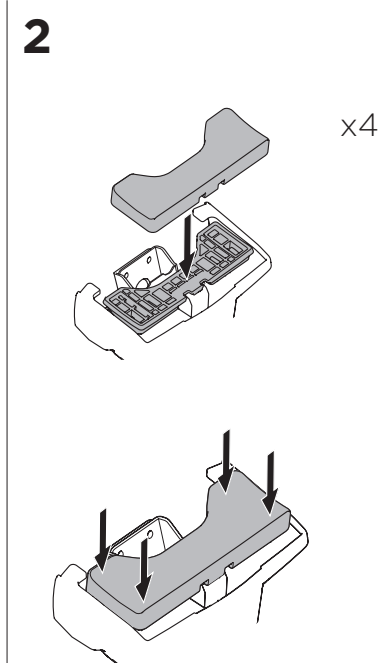

1

Kit 145235

CHEVROLET Cruze, 4-dr Sedan, 16-
CHEVROLET Cruze, 5-dr Hatchback, 16-

ISO 11154-E

THULE WingBar Evo	THULE WingBar Edge	THULE WingBar	THULE SquareBar	Evo X (scale)	Edge X (scale)
CHEVROLET Cruze, 4-dr Sedan, 16-				39,0	A
CHEVROLET Cruze, 5-dr Hatchback, 16-				39,0	A

THULE ProBar	THULE SlideBar	X (mm/inch)
CHEVROLET Cruze, 4-dr Sedan, 16-		1041 mm / 41"
CHEVROLET Cruze, 5-dr Hatchback, 16-		1041 mm / 41"

THULE WingBar Evo	THULE WingBar Edge	THULE WingBar	THULE SquareBar	Evo Y (scale)	Edge Y (scale)
CHEVROLET Cruze, 4-dr Sedan, 16-				36,5	F
CHEVROLET Cruze, 5-dr Hatchback, 16-				36,5	F

THULE ProBar	THULE SlideBar	Y (mm/inch)
CHEVROLET Cruze, 4-dr Sedan, 16-		1016 mm / 40"
CHEVROLET Cruze, 5-dr Hatchback, 16-		1016 mm / 40"

	W (mm/inch)	Z (mm/inch)
CHEVROLET Cruze, 4-dr Sedan, 16-	680 mm / 26 3/4"	250 mm / 9 7/8"
CHEVROLET Cruze, 5-dr Hatchback, 16-	680 mm / 26 3/4"	250 mm / 9 7/8"