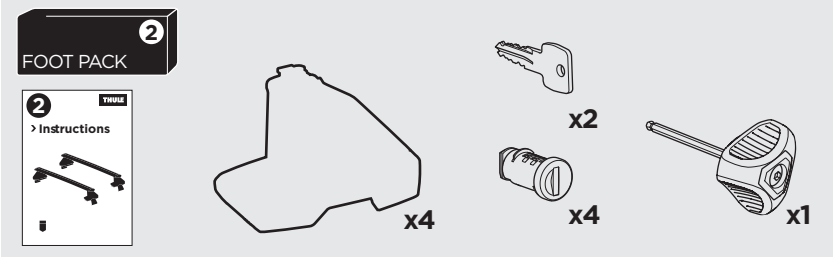

1

Kit 145235

CHEVROLET Cruze, 4-dr Sedan, 16-
CHEVROLET Cruze, 5-dr Hatchback, 16-

ISO 11154-E

THULE WingBar Evo	THULE WingBar Edge	THULE WingBar	THULE SquareBar	Evo X (scale)	Edge X (scale)
CHEVROLET Cruze, 4-dr Sedan, 16-				39,0	A
CHEVROLET Cruze, 5-dr Hatchback, 16-				39,0	A

THULE ProBar	THULE SlideBar	X (mm/inch)
CHEVROLET Cruze, 4-dr Sedan, 16-		1041 mm / 41"
CHEVROLET Cruze, 5-dr Hatchback, 16-		1041 mm / 41"

THULE WingBar Evo	THULE WingBar Edge	THULE WingBar	THULE SquareBar	Evo Y (scale)	Edge Y (scale)
CHEVROLET Cruze, 4-dr Sedan, 16-				36,5	F
CHEVROLET Cruze, 5-dr Hatchback, 16-				36,5	F

THULE ProBar	THULE SlideBar	Y (mm/inch)
CHEVROLET Cruze, 4-dr Sedan, 16-		1016 mm / 40"
CHEVROLET Cruze, 5-dr Hatchback, 16-		1016 mm / 40"

	W (mm/inch)	Z (mm/inch)
CHEVROLET Cruze, 4-dr Sedan, 16-	680 mm / 26 3/4"	250 mm / 9 7/8"
CHEVROLET Cruze, 5-dr Hatchback, 16-	680 mm / 26 3/4"	250 mm / 9 7/8"