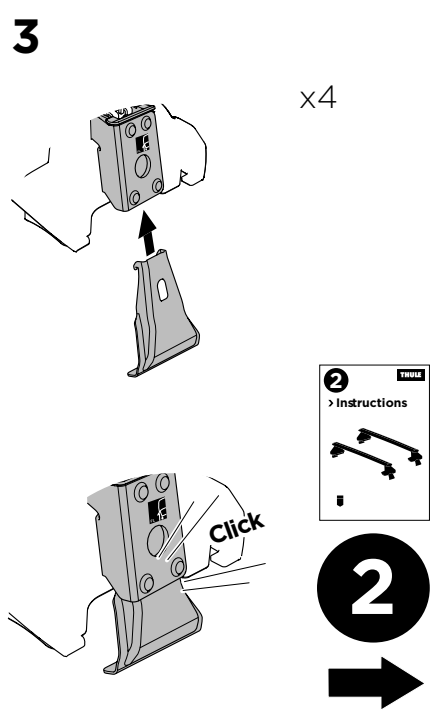

1

Kit 145229

HYUNDAI Sonata, 4-dr Sedan, 20-

ISO 11154-E

THULE WingBar Evo	THULE WingBar Edge	THULE WingBar	THULE SquareBar Evo	Evo X (scale)	Edge X (scale)
HYUNDAI Sonata, 4-dr Sedan, 20-				42	M
THULE ProBar Evo	THULE SlideBar Evo				X (mm/inch)
HYUNDAI Sonata, 4-dr Sedan, 20-				1071 mm / 41 5/8"	

THULE WingBar Evo	THULE WingBar Edge	THULE WingBar	THULE SquareBar Evo	Evo Y (scale)	Edge Y (scale)
HYUNDAI Sonata, 4-dr Sedan, 20-				40,5	P
THULE ProBar Evo	THULE SlideBar Evo				Y (mm/inch)
HYUNDAI Sonata, 4-dr Sedan, 20-				1056 mm / 41 5/8"	

	W (mm/inch)	Z (mm/inch)
HYUNDAI Sonata, 4-dr Sedan, 20-	700 mm / 27 1/2"	275 mm / 10 7/8"

[View other roof racks and cargo carriers made by Thule on our website.](#)