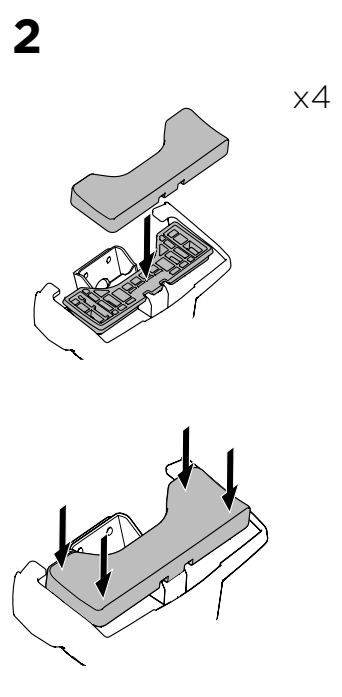

1

Kit 145229

HYUNDAI Sonata, 4-dr Sedan, 20-

ISO 11154-E

THULE WingBar Evo	THULE WingBar Edge	THULE WingBar	THULE SquareBar Evo	Evo X (scale)	Edge X (scale)
HYUNDAI Sonata, 4-dr Sedan, 20-				42	M
THULE ProBar Evo	THULE SlideBar Evo				X (mm/inch)
HYUNDAI Sonata, 4-dr Sedan, 20-				1071 mm / 41 5/8"	

THULE WingBar Evo	THULE WingBar Edge	THULE WingBar	THULE SquareBar Evo	Evo Y (scale)	Edge Y (scale)
HYUNDAI Sonata, 4-dr Sedan, 20-				40,5	P
THULE ProBar Evo	THULE SlideBar Evo				Y (mm/inch)
HYUNDAI Sonata, 4-dr Sedan, 20-				1056 mm / 41 5/8"	

	W (mm/inch)	Z (mm/inch)
HYUNDAI Sonata, 4-dr Sedan, 20-	700 mm / 27 1/2"	275 mm / 10 7/8"

[View other roof racks and cargo carriers made by Thule on our website.](#)