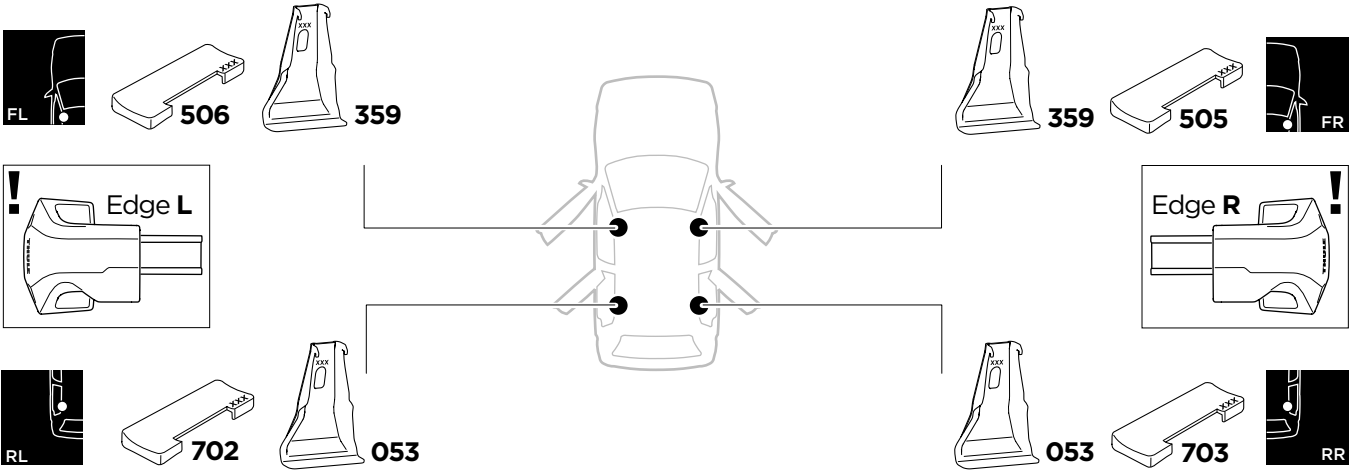

1

Kit 145229

HYUNDAI Sonata, 4-dr Sedan, 20-

ISO 11154-E

THULE WingBar Evo	THULE WingBar Edge	THULE WingBar	THULE SquareBar Evo	Evo X (scale)	Edge X (scale)
HYUNDAI Sonata, 4-dr Sedan, 20-				42	M
THULE ProBar Evo	THULE SlideBar Evo				X (mm/inch)
HYUNDAI Sonata, 4-dr Sedan, 20-				1071 mm / 41 5/8"	

THULE WingBar Evo	THULE WingBar Edge	THULE WingBar	THULE SquareBar Evo	Evo Y (scale)	Edge Y (scale)
HYUNDAI Sonata, 4-dr Sedan, 20-				40,5	P
THULE ProBar Evo	THULE SlideBar Evo				Y (mm/inch)
HYUNDAI Sonata, 4-dr Sedan, 20-				1056 mm / 41 5/8"	

	W (mm/inch)	Z (mm/inch)
HYUNDAI Sonata, 4-dr Sedan, 20-	700 mm / 27 1/2"	275 mm / 10 7/8"

[View other roof racks and cargo carriers made by Thule on our website.](#)