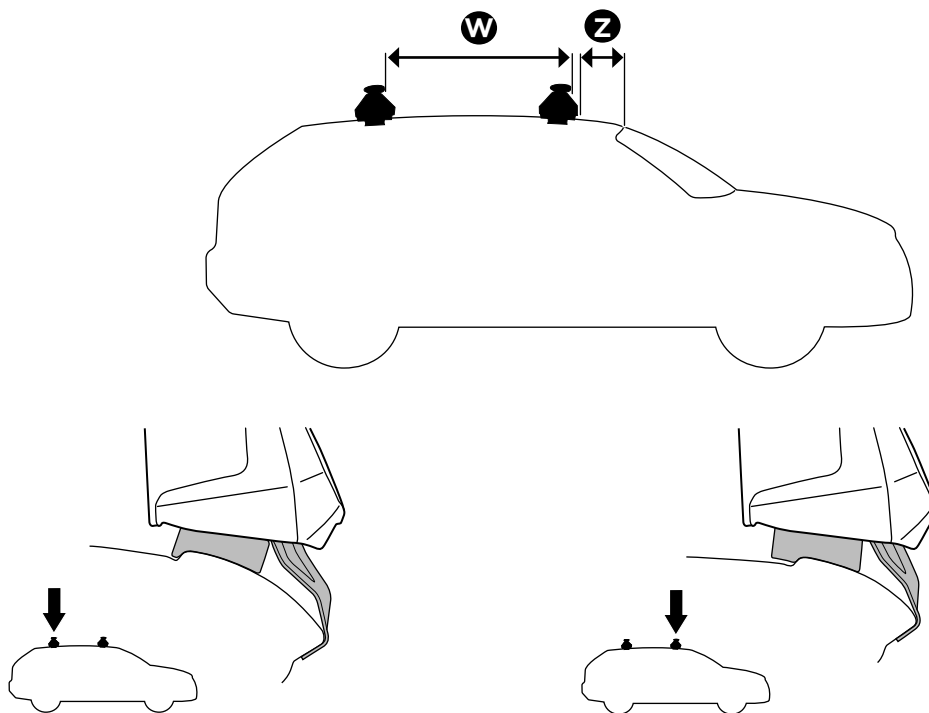

1

Kit 145229

HYUNDAI Sonata, 4-dr Sedan, 20-

ISO 11154-E

THULE WingBar Evo	THULE WingBar Edge	THULE WingBar	THULE SquareBar Evo	Evo X (scale)	Edge X (scale)
HYUNDAI Sonata, 4-dr Sedan, 20-				42	M
THULE ProBar Evo	THULE SlideBar Evo				X (mm/inch)
HYUNDAI Sonata, 4-dr Sedan, 20-				1071 mm / 41 5/8"	

THULE WingBar Evo	THULE WingBar Edge	THULE WingBar	THULE SquareBar Evo	Evo Y (scale)	Edge Y (scale)
HYUNDAI Sonata, 4-dr Sedan, 20-				40,5	P
THULE ProBar Evo	THULE SlideBar Evo				Y (mm/inch)
HYUNDAI Sonata, 4-dr Sedan, 20-				1056 mm / 41 5/8"	

	W (mm/inch)	Z (mm/inch)
HYUNDAI Sonata, 4-dr Sedan, 20-	700 mm / 27 1/2"	275 mm / 10 7/8"

[View other roof racks and cargo carriers made by Thule on our website.](#)