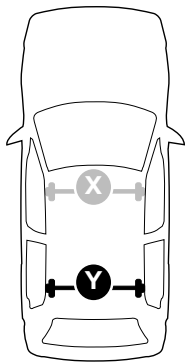

1

Kit 145229

HYUNDAI Sonata, 4-dr Sedan, 20-

ISO 11154-E

THULE WingBar Evo	THULE WingBar Edge	THULE WingBar	THULE SquareBar Evo	Evo X (scale)	Edge X (scale)
HYUNDAI Sonata, 4-dr Sedan, 20-				42	M
THULE ProBar Evo	THULE SlideBar Evo				X (mm/inch)
HYUNDAI Sonata, 4-dr Sedan, 20-				1071 mm / 41 5/8"	

THULE WingBar Evo	THULE WingBar Edge	THULE WingBar	THULE SquareBar Evo	Evo Y (scale)	Edge Y (scale)
HYUNDAI Sonata, 4-dr Sedan, 20-				40,5	P
THULE ProBar Evo	THULE SlideBar Evo				Y (mm/inch)
HYUNDAI Sonata, 4-dr Sedan, 20-				1056 mm / 41 5/8"	

	W (mm/inch)	Z (mm/inch)
HYUNDAI Sonata, 4-dr Sedan, 20-	700 mm / 27 1/2"	275 mm / 10 7/8"

[View other roof racks and cargo carriers made by Thule on our website.](#)