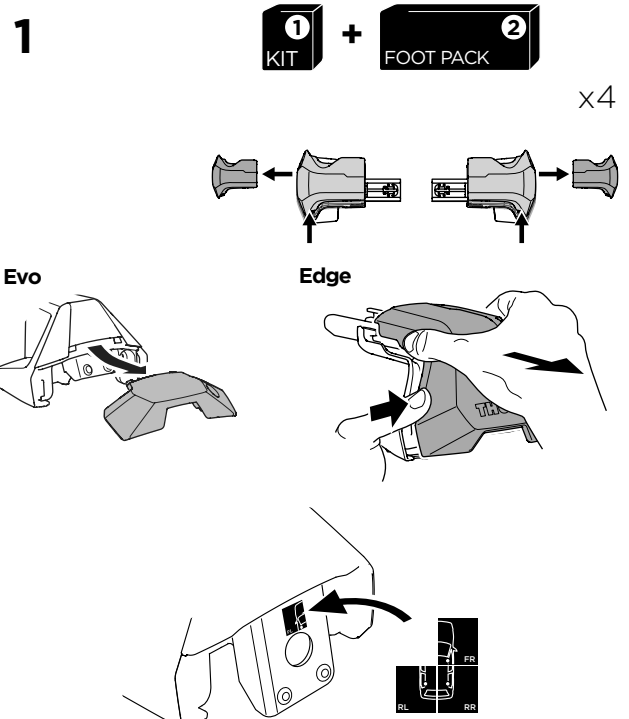

1

Kit 145229

HYUNDAI Sonata, 4-dr Sedan, 20-

ISO 11154-E

THULE WingBar Evo	THULE WingBar Edge	THULE WingBar	THULE SquareBar Evo	Evo X (scale)	Edge X (scale)
HYUNDAI Sonata, 4-dr Sedan, 20-				42	M
THULE ProBar Evo	THULE SlideBar Evo				X (mm/inch)
HYUNDAI Sonata, 4-dr Sedan, 20-				1071 mm / 41 5/8"	

THULE WingBar Evo	THULE WingBar Edge	THULE WingBar	THULE SquareBar Evo	Evo Y (scale)	Edge Y (scale)
HYUNDAI Sonata, 4-dr Sedan, 20-				40,5	P
THULE ProBar Evo	THULE SlideBar Evo				Y (mm/inch)
HYUNDAI Sonata, 4-dr Sedan, 20-				1056 mm / 41 5/8"	

	W (mm/inch)	Z (mm/inch)
HYUNDAI Sonata, 4-dr Sedan, 20-	700 mm / 27 1/2"	275 mm / 10 7/8"

[View other roof racks and cargo carriers made by Thule on our website.](#)