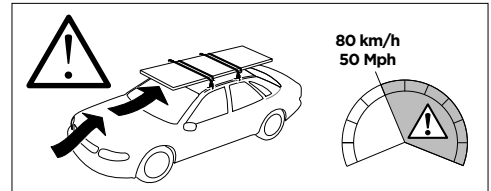

1

Kit 145229

HYUNDAI Sonata, 4-dr Sedan, 20-

ISO 11154-E

THULE WingBar Evo	THULE WingBar Edge	THULE WingBar	THULE SquareBar Evo	Evo X (scale)	Edge X (scale)
HYUNDAI Sonata, 4-dr Sedan, 20-				42	M
THULE ProBar Evo	THULE SlideBar Evo				X (mm/inch)
HYUNDAI Sonata, 4-dr Sedan, 20-				1071 mm / 41 5/8"	

THULE WingBar Evo	THULE WingBar Edge	THULE WingBar	THULE SquareBar Evo	Evo Y (scale)	Edge Y (scale)
HYUNDAI Sonata, 4-dr Sedan, 20-				40,5	P
THULE ProBar Evo	THULE SlideBar Evo				Y (mm/inch)
HYUNDAI Sonata, 4-dr Sedan, 20-				1056 mm / 41 5/8"	

	W (mm/inch)	Z (mm/inch)
HYUNDAI Sonata, 4-dr Sedan, 20-	700 mm / 27 1/2"	275 mm / 10 7/8"

[View other roof racks and cargo carriers made by Thule on our website.](#)