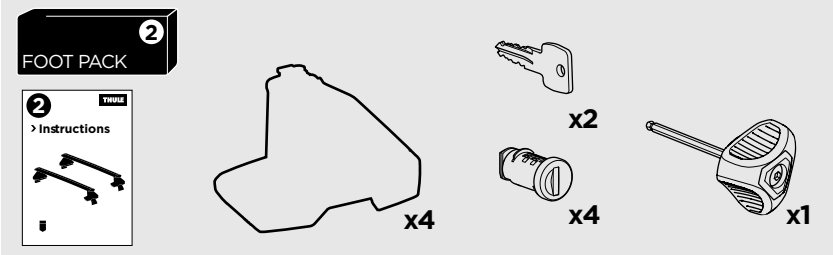

1

Kit 145229

HYUNDAI Sonata, 4-dr Sedan, 20-

ISO 11154-E

THULE WingBar Evo	THULE WingBar Edge	THULE WingBar	THULE SquareBar Evo	Evo X (scale)	Edge X (scale)
HYUNDAI Sonata, 4-dr Sedan, 20-				42	M
THULE ProBar Evo	THULE SlideBar Evo				X (mm/inch)
HYUNDAI Sonata, 4-dr Sedan, 20-				1071 mm / 41 5/8"	

THULE WingBar Evo	THULE WingBar Edge	THULE WingBar	THULE SquareBar Evo	Evo Y (scale)	Edge Y (scale)
HYUNDAI Sonata, 4-dr Sedan, 20-				40,5	P
THULE ProBar Evo	THULE SlideBar Evo				Y (mm/inch)
HYUNDAI Sonata, 4-dr Sedan, 20-				1056 mm / 41 5/8"	

	W (mm/inch)	Z (mm/inch)
HYUNDAI Sonata, 4-dr Sedan, 20-	700 mm / 27 1/2"	275 mm / 10 7/8"

[View other roof racks and cargo carriers made by Thule on our website.](#)