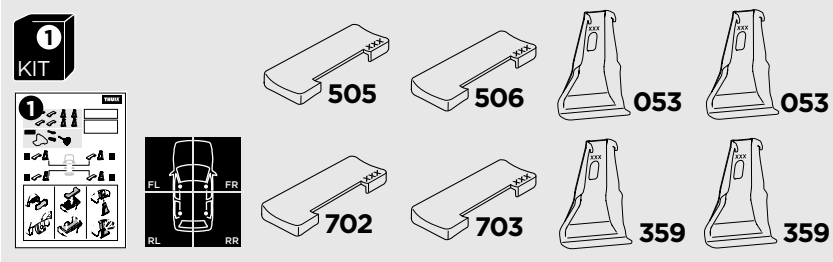

1

Kit 145229

HYUNDAI Sonata, 4-dr Sedan, 20-

ISO 11154-E

THULE WingBar Evo	THULE WingBar Edge	THULE WingBar	THULE SquareBar Evo	Evo X (scale)	Edge X (scale)
HYUNDAI Sonata, 4-dr Sedan, 20-				42	M
THULE ProBar Evo	THULE SlideBar Evo				X (mm/inch)
HYUNDAI Sonata, 4-dr Sedan, 20-				1071 mm / 41 5/8"	

THULE WingBar Evo	THULE WingBar Edge	THULE WingBar	THULE SquareBar Evo	Evo Y (scale)	Edge Y (scale)
HYUNDAI Sonata, 4-dr Sedan, 20-				40,5	P
THULE ProBar Evo	THULE SlideBar Evo				Y (mm/inch)
HYUNDAI Sonata, 4-dr Sedan, 20-				1056 mm / 41 5/8"	

	W (mm/inch)	Z (mm/inch)
HYUNDAI Sonata, 4-dr Sedan, 20-	700 mm / 27 1/2"	275 mm / 10 7/8"

[View other roof racks and cargo carriers made by Thule on our website.](#)