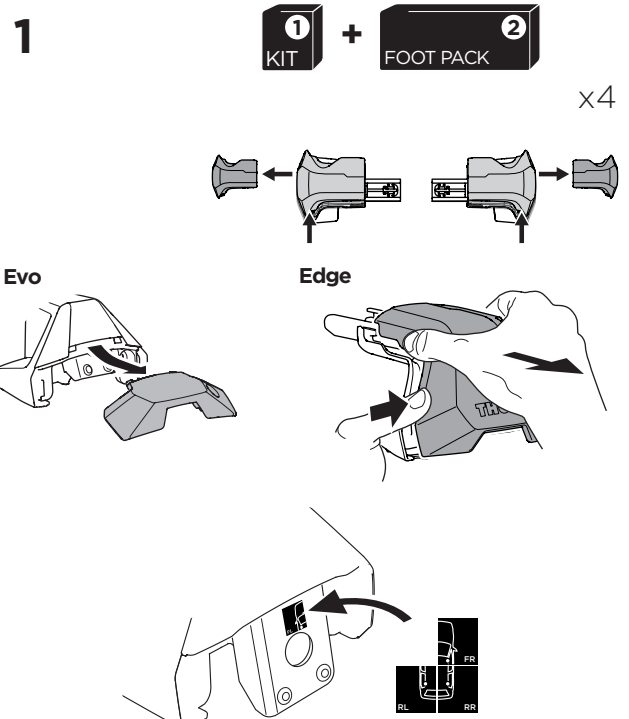

1

Kit 145212

KIA Soul, 5-dr Hatchback, 19-

ISO 11154-E

THULE WingBar Evo	THULE WingBar Edge	THULE WingBar	THULE SquareBar Evo	Evo X (scale)	Edge X (scale)
KIA Soul, 5-dr Hatchback, 19-				44,0	I
THULE ProBar Evo	THULE SlideBar Evo				X (mm/inch)
KIA Soul, 5-dr Hatchback, 19-				1091 mm / 43"	

THULE WingBar Evo	THULE WingBar Edge	THULE WingBar	THULE SquareBar Evo	Evo Y (scale)	Edge Y (scale)
KIA Soul, 5-dr Hatchback, 19-				40,0	Q
THULE ProBar Evo	THULE SlideBar Evo				Y (mm/inch)
KIA Soul, 5-dr Hatchback, 19-				1051 mm / 41 3/8"	

	W (mm/inch)	Z (mm/inch)
KIA Soul, 5-dr Hatchback, 19-	700 mm / 27 1/2"	300 mm / 11 3/4"