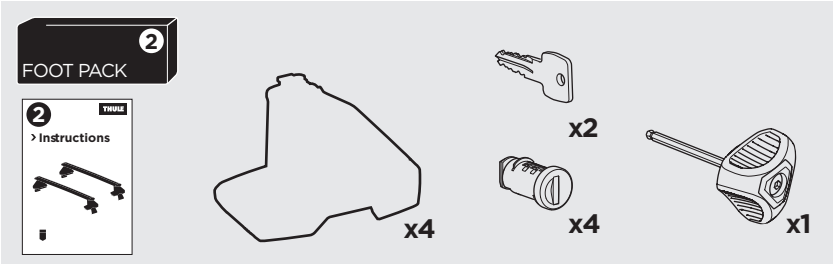

1

Kit 145212

KIA Soul, 5-dr Hatchback, 19-

ISO 11154-E

THULE WingBar Evo	THULE WingBar Edge	THULE WingBar	THULE SquareBar Evo	Evo X (scale)	Edge X (scale)
KIA Soul, 5-dr Hatchback, 19-				44,0	I
THULE ProBar Evo	THULE SlideBar Evo				X (mm/inch)
KIA Soul, 5-dr Hatchback, 19-				1091 mm / 43"	

THULE WingBar Evo	THULE WingBar Edge	THULE WingBar	THULE SquareBar Evo	Evo Y (scale)	Edge Y (scale)
KIA Soul, 5-dr Hatchback, 19-				40,0	Q
THULE ProBar Evo	THULE SlideBar Evo				Y (mm/inch)
KIA Soul, 5-dr Hatchback, 19-				1051 mm / 41 3/8"	

	W (mm/inch)	Z (mm/inch)
KIA Soul, 5-dr Hatchback, 19-	700 mm / 27 1/2"	300 mm / 11 3/4"