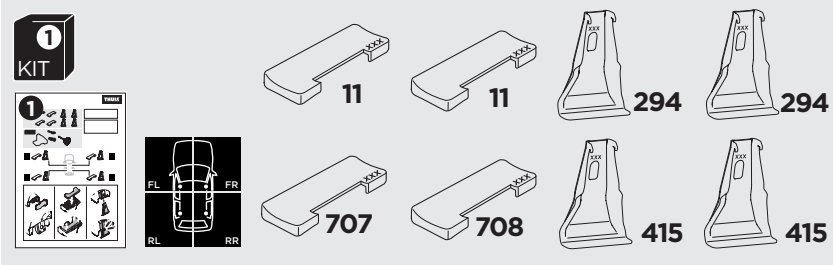

1

Kit 145212

KIA Soul, 5-dr Hatchback, 19-

ISO 11154-E

THULE WingBar Evo	THULE WingBar Edge	THULE WingBar	THULE SquareBar Evo	Evo X (scale)	Edge X (scale)
KIA Soul, 5-dr Hatchback, 19-				44,0	I
THULE ProBar Evo	THULE SlideBar Evo				X (mm/inch)
KIA Soul, 5-dr Hatchback, 19-				1091 mm / 43"	

THULE WingBar Evo	THULE WingBar Edge	THULE WingBar	THULE SquareBar Evo	Evo Y (scale)	Edge Y (scale)
KIA Soul, 5-dr Hatchback, 19-				40,0	Q
THULE ProBar Evo	THULE SlideBar Evo				Y (mm/inch)
KIA Soul, 5-dr Hatchback, 19-				1051 mm / 41 3/8"	

	W (mm/inch)	Z (mm/inch)
KIA Soul, 5-dr Hatchback, 19-	700 mm / 27 1/2"	300 mm / 11 3/4"