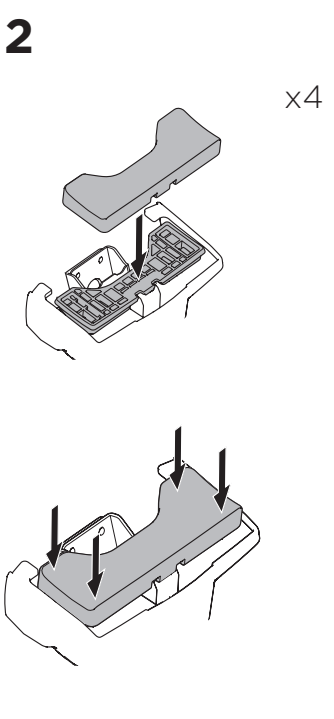

1

Kit 145212

KIA Soul, 5-dr Hatchback, 19-

ISO 11154-E

THULE WingBar Evo	THULE WingBar Edge	THULE WingBar	THULE SquareBar Evo	Evo X (scale)	Edge X (scale)
KIA Soul, 5-dr Hatchback, 19-				44,0	I
THULE ProBar Evo	THULE SlideBar Evo				X (mm/inch)
KIA Soul, 5-dr Hatchback, 19-				1091 mm / 43"	

THULE WingBar Evo	THULE WingBar Edge	THULE WingBar	THULE SquareBar Evo	Evo Y (scale)	Edge Y (scale)
KIA Soul, 5-dr Hatchback, 19-				40,0	Q
THULE ProBar Evo	THULE SlideBar Evo				Y (mm/inch)
KIA Soul, 5-dr Hatchback, 19-				1051 mm / 41 3/8"	

	W (mm/inch)	Z (mm/inch)
KIA Soul, 5-dr Hatchback, 19-	700 mm / 27 1/2"	300 mm / 11 3/4"