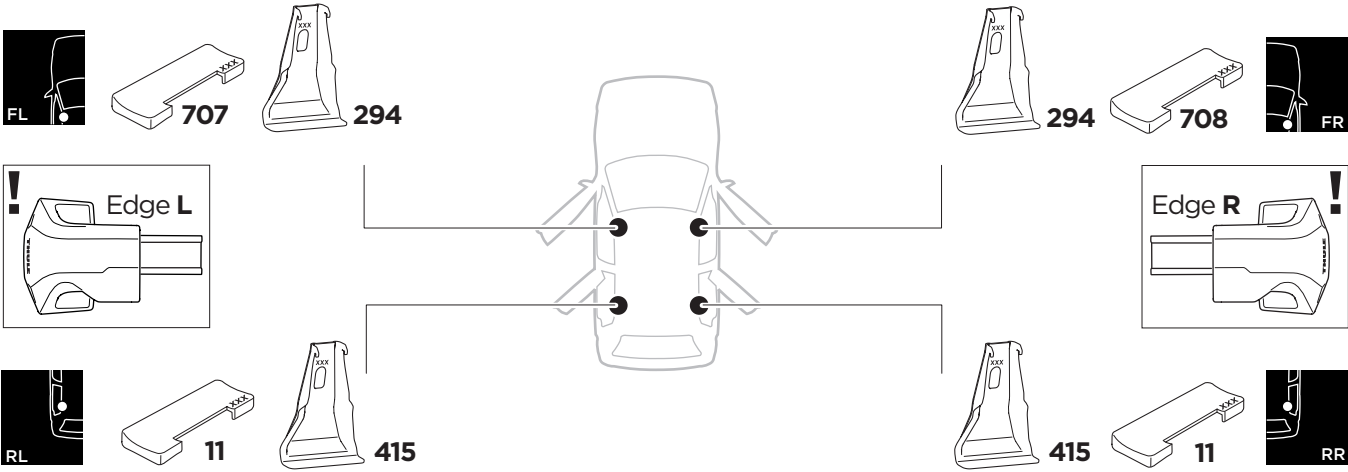

1

Kit 145212

KIA Soul, 5-dr Hatchback, 19-

ISO 11154-E

THULE WingBar Evo	THULE WingBar Edge	THULE WingBar	THULE SquareBar Evo	Evo X (scale)	Edge X (scale)
KIA Soul, 5-dr Hatchback, 19-				44,0	I
THULE ProBar Evo	THULE SlideBar Evo				X (mm/inch)
KIA Soul, 5-dr Hatchback, 19-				1091 mm / 43"	

THULE WingBar Evo	THULE WingBar Edge	THULE WingBar	THULE SquareBar Evo	Evo Y (scale)	Edge Y (scale)
KIA Soul, 5-dr Hatchback, 19-				40,0	Q
THULE ProBar Evo	THULE SlideBar Evo				Y (mm/inch)
KIA Soul, 5-dr Hatchback, 19-				1051 mm / 41 3/8"	

	W (mm/inch)	Z (mm/inch)
KIA Soul, 5-dr Hatchback, 19-	700 mm / 27 1/2"	300 mm / 11 3/4"