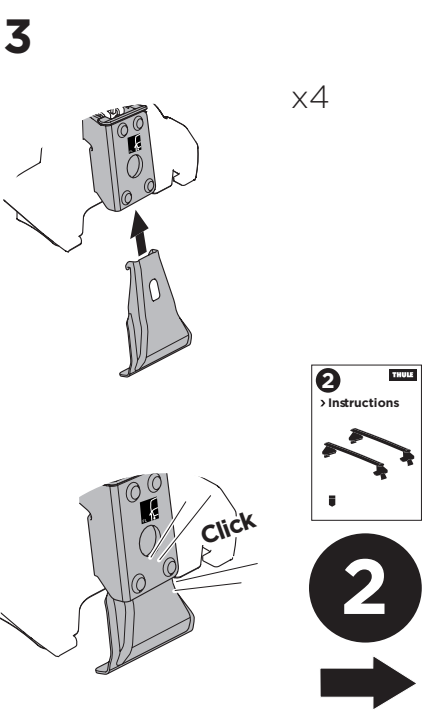

1

Kit 145212

KIA Soul, 5-dr Hatchback, 19-

ISO 11154-E

THULE WingBar Evo	THULE WingBar Edge	THULE WingBar	THULE SquareBar Evo	Evo X (scale)	Edge X (scale)
KIA Soul, 5-dr Hatchback, 19-				44,0	I
THULE ProBar Evo	THULE SlideBar Evo				X (mm/inch)
KIA Soul, 5-dr Hatchback, 19-				1091 mm / 43"	

THULE WingBar Evo	THULE WingBar Edge	THULE WingBar	THULE SquareBar Evo	Evo Y (scale)	Edge Y (scale)
KIA Soul, 5-dr Hatchback, 19-				40,0	Q
THULE ProBar Evo	THULE SlideBar Evo				Y (mm/inch)
KIA Soul, 5-dr Hatchback, 19-				1051 mm / 41 3/8"	

	W (mm/inch)	Z (mm/inch)
KIA Soul, 5-dr Hatchback, 19-	700 mm / 27 1/2"	300 mm / 11 3/4"