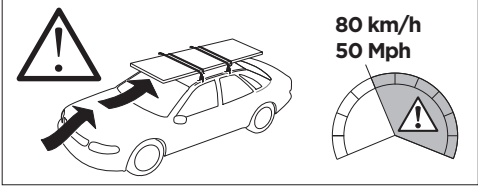

1

Kit 145212

KIA Soul, 5-dr Hatchback, 19-

ISO 11154-E

THULE WingBar Evo	THULE WingBar Edge	THULE WingBar	THULE SquareBar Evo	Evo X (scale)	Edge X (scale)
KIA Soul, 5-dr Hatchback, 19-				44,0	I
THULE ProBar Evo	THULE SlideBar Evo				X (mm/inch)
KIA Soul, 5-dr Hatchback, 19-				1091 mm / 43"	

	W (mm/inch)	Z (mm/inch)
KIA Soul, 5-dr Hatchback, 19-	700 mm / 27 1/2"	300 mm / 11 3/4"