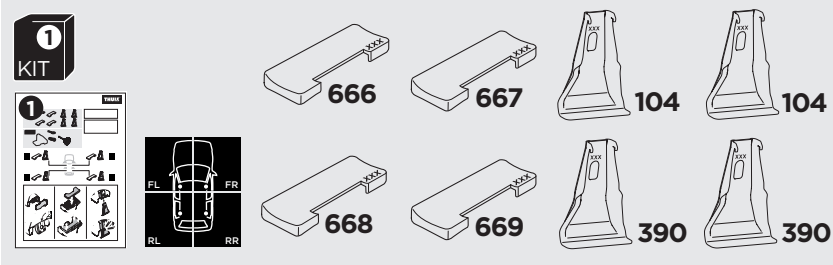

1

Kit 145209

TOYOTA Corolla, 4-dr Sedan, 19-/*20-
TOYOTA Corolla Sport, 5-dr Hatchback, 19-

*North America

ISO 11154-E

THULE WingBar Evo	THULE WingBar Edge	THULE WingBar	THULE SquareBar Evo	Evo X (scale)	Edge X (scale)
TOYOTA Corolla, 4-dr Sedan, 19-/ *20-				34	K
TOYOTA Corolla Sport, 5-dr Hatchback, 19-				33,5	L
THULE ProBar Evo	THULE SlideBar Evo			X (mm/inch)	
TOYOTA Corolla, 4-dr Sedan, 19-/ *20-				991 mm / 39"	
TOYOTA Corolla Sport, 5-dr Hatchback, 19-				986 mm / 38 7/8"	

THULE WingBar Evo	THULE WingBar Edge	THULE WingBar	THULE SquareBar Evo	Evo Y (scale)	Edge Y (scale)
TOYOTA Corolla, 4-dr Sedan, 19-/ *20-				29,5	B
TOYOTA Corolla Sport, 5-dr Hatchback, 19-				30,5	R
THULE ProBar Evo	THULE SlideBar Evo			Y (mm/inch)	
TOYOTA Corolla, 4-dr Sedan, 19-/ *20-				946 mm / 37 1/4"	
TOYOTA Corolla Sport, 5-dr Hatchback, 19-				956 mm / 37 5/8"	

	W (mm/inch)	Z (mm/inch)
TOYOTA Corolla, 4-dr Sedan, 19-/ *20-	722 mm / 28 3/8"	245 mm / 9 5/8"
TOYOTA Corolla Sport, 5-dr Hatchback, 19-	723 mm / 28 1/2"	245 mm / 9 5/8"