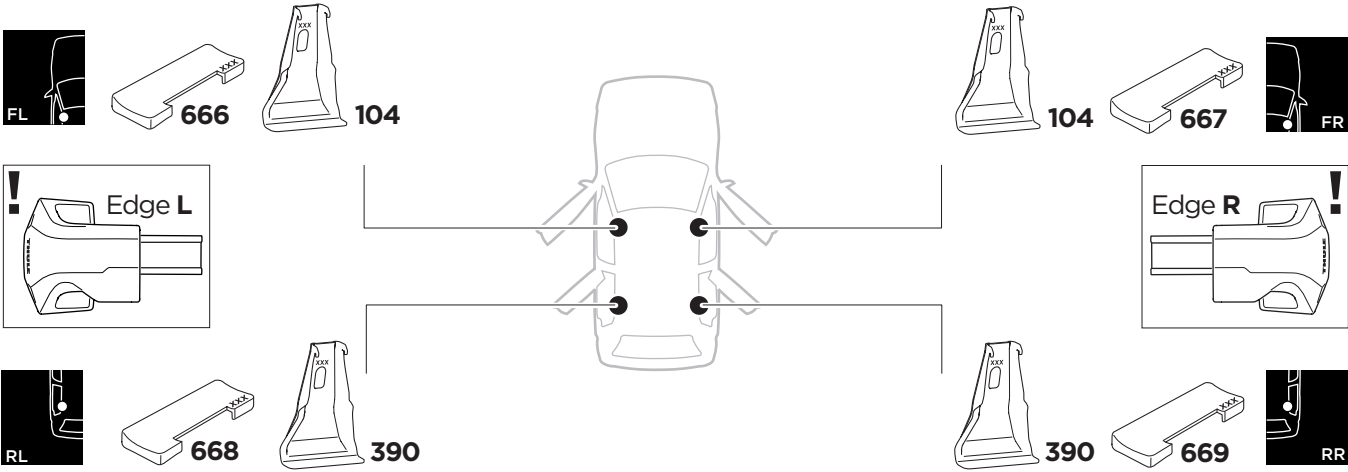

1

Kit 145209

TOYOTA Corolla, 4-dr Sedan, 19-/*20-
TOYOTA Corolla Sport, 5-dr Hatchback, 19-

*North America

ISO 11154-E

THULE WingBar Evo	THULE WingBar Edge	THULE WingBar	THULE SquareBar Evo	Evo X (scale)	Edge X (scale)
TOYOTA Corolla, 4-dr Sedan, 19-/ *20-				34	K
TOYOTA Corolla Sport, 5-dr Hatchback, 19-				33,5	L
THULE ProBar Evo	THULE SlideBar Evo			X (mm/inch)	
TOYOTA Corolla, 4-dr Sedan, 19-/ *20-				991 mm / 39"	
TOYOTA Corolla Sport, 5-dr Hatchback, 19-				986 mm / 38 7/8"	

THULE WingBar Evo	THULE WingBar Edge	THULE WingBar	THULE SquareBar Evo	Evo Y (scale)	Edge Y (scale)
TOYOTA Corolla, 4-dr Sedan, 19-/ *20-				29,5	B
TOYOTA Corolla Sport, 5-dr Hatchback, 19-				30,5	R
THULE ProBar Evo	THULE SlideBar Evo			Y (mm/inch)	
TOYOTA Corolla, 4-dr Sedan, 19-/ *20-				946 mm / 37 1/4"	
TOYOTA Corolla Sport, 5-dr Hatchback, 19-				956 mm / 37 5/8"	

	W (mm/inch)	Z (mm/inch)
TOYOTA Corolla, 4-dr Sedan, 19-/ *20-	722 mm / 28 3/8"	245 mm / 9 5/8"
TOYOTA Corolla Sport, 5-dr Hatchback, 19-	723 mm / 28 1/2"	245 mm / 9 5/8"