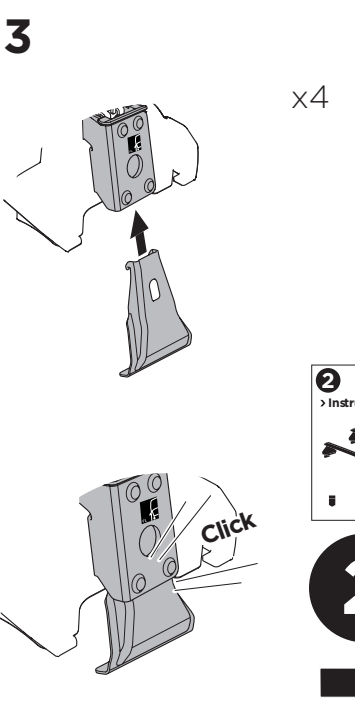

1

Kit 145209

TOYOTA Corolla, 4-dr Sedan, 19-/*20-
TOYOTA Corolla Sport, 5-dr Hatchback, 19-

*North America

ISO 11154-E

THULE WingBar Evo	THULE WingBar Edge	THULE WingBar	THULE SquareBar Evo	Evo X (scale)	Edge X (scale)
TOYOTA Corolla, 4-dr Sedan, 19-/ *20-				34	K
TOYOTA Corolla Sport, 5-dr Hatchback, 19-				33,5	L
THULE ProBar Evo	THULE SlideBar Evo			X (mm/inch)	
TOYOTA Corolla, 4-dr Sedan, 19-/ *20-				991 mm / 39"	
TOYOTA Corolla Sport, 5-dr Hatchback, 19-				986 mm / 38 7/8"	

THULE WingBar Evo	THULE WingBar Edge	THULE WingBar	THULE SquareBar Evo	Evo Y (scale)	Edge Y (scale)
TOYOTA Corolla, 4-dr Sedan, 19-/ *20-				29,5	B
TOYOTA Corolla Sport, 5-dr Hatchback, 19-				30,5	R
THULE ProBar Evo	THULE SlideBar Evo			Y (mm/inch)	
TOYOTA Corolla, 4-dr Sedan, 19-/ *20-				946 mm / 37 1/4"	
TOYOTA Corolla Sport, 5-dr Hatchback, 19-				956 mm / 37 5/8"	

	W (mm/inch)	Z (mm/inch)
TOYOTA Corolla, 4-dr Sedan, 19-/ *20-	722 mm / 28 3/8"	245 mm / 9 5/8"
TOYOTA Corolla Sport, 5-dr Hatchback, 19-	723 mm / 28 1/2"	245 mm / 9 5/8"