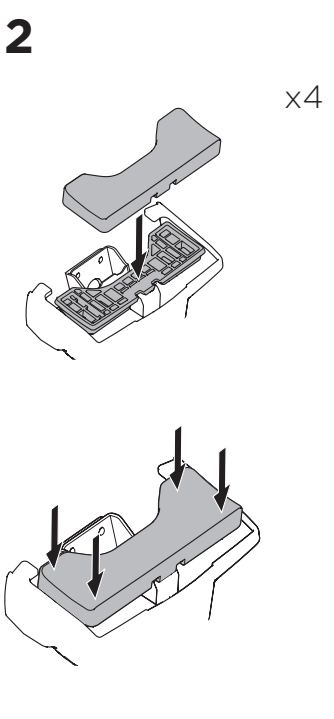

1

Kit 145209

TOYOTA Corolla, 4-dr Sedan, 19-/*20-
TOYOTA Corolla Sport, 5-dr Hatchback, 19-

*North America

ISO 11154-E

THULE WingBar Evo	THULE WingBar Edge	THULE WingBar	THULE SquareBar Evo	Evo X (scale)	Edge X (scale)
TOYOTA Corolla, 4-dr Sedan, 19-/ *20-				34	K
TOYOTA Corolla Sport, 5-dr Hatchback, 19-				33,5	L
THULE ProBar Evo	THULE SlideBar Evo			X (mm/inch)	
TOYOTA Corolla, 4-dr Sedan, 19-/ *20-				991 mm / 39"	
TOYOTA Corolla Sport, 5-dr Hatchback, 19-				986 mm / 38 7/8"	

THULE WingBar Evo	THULE WingBar Edge	THULE WingBar	THULE SquareBar Evo	Evo Y (scale)	Edge Y (scale)
TOYOTA Corolla, 4-dr Sedan, 19-/ *20-				29,5	B
TOYOTA Corolla Sport, 5-dr Hatchback, 19-				30,5	R
THULE ProBar Evo	THULE SlideBar Evo			Y (mm/inch)	
TOYOTA Corolla, 4-dr Sedan, 19-/ *20-				946 mm / 37 1/4"	
TOYOTA Corolla Sport, 5-dr Hatchback, 19-				956 mm / 37 5/8"	

	W (mm/inch)	Z (mm/inch)
TOYOTA Corolla, 4-dr Sedan, 19-/ *20-	722 mm / 28 3/8"	245 mm / 9 5/8"
TOYOTA Corolla Sport, 5-dr Hatchback, 19-	723 mm / 28 1/2"	245 mm / 9 5/8"