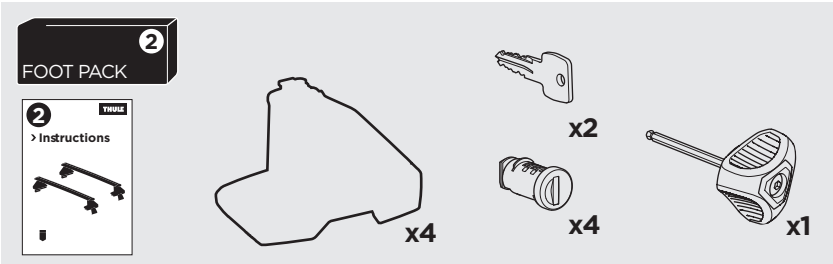

1

Kit 145208

HONDA Accord, 4-dr Sedan, 13-17

ISO 11154-E

THULE WingBar Evo	THULE WingBar Edge	THULE WingBar	THULE SquareBar Evo	Evo X (scale)	Edge X (scale)
HONDA Accord, 4-dr Sedan, 13-17				44,5	H

THULE ProBar Evo	THULE SlideBar Evo	X (mm/inch)		
HONDA Accord, 4-dr Sedan, 13-17		1096 mm / 43 1/8"		

THULE WingBar Evo	THULE WingBar Edge	THULE WingBar	THULE SquareBar Evo	Evo Y (scale)	Edge Y (scale)
HONDA Accord, 4-dr Sedan, 13-17				41,5	N

THULE ProBar Evo	THULE SlideBar Evo	Y (mm/inch)		
HONDA Accord, 4-dr Sedan, 13-17		1066 mm / 42"		

	W (mm/inch)	Z (mm/inch)
HONDA Accord, 4-dr Sedan, 13-17	700 mm / 27 1/2"	275 mm / 10 7/8"