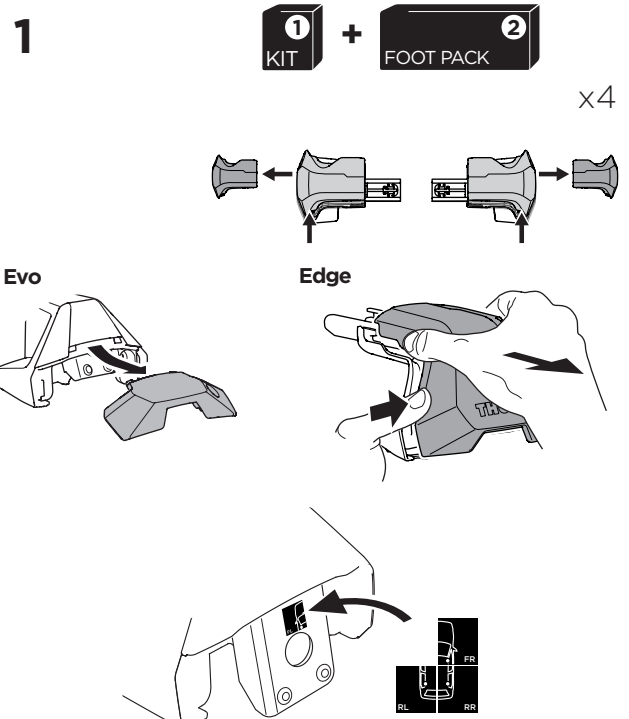

1

Kit 145208

HONDA Accord, 4-dr Sedan, 13-17

ISO 11154-E

THULE WingBar Evo	THULE WingBar Edge	THULE WingBar	THULE SquareBar Evo	Evo X (scale)	Edge X (scale)
HONDA Accord, 4-dr Sedan, 13-17				44,5	H

THULE ProBar Evo	THULE SlideBar Evo	X (mm/inch)		
HONDA Accord, 4-dr Sedan, 13-17		1096 mm / 43 1/8"		

THULE WingBar Evo	THULE WingBar Edge	THULE WingBar	THULE SquareBar Evo	Evo Y (scale)	Edge Y (scale)
HONDA Accord, 4-dr Sedan, 13-17				41,5	N

THULE ProBar Evo	THULE SlideBar Evo	Y (mm/inch)		
HONDA Accord, 4-dr Sedan, 13-17		1066 mm / 42"		

	W (mm/inch)	Z (mm/inch)
HONDA Accord, 4-dr Sedan, 13-17	700 mm / 27 1/2"	275 mm / 10 7/8"