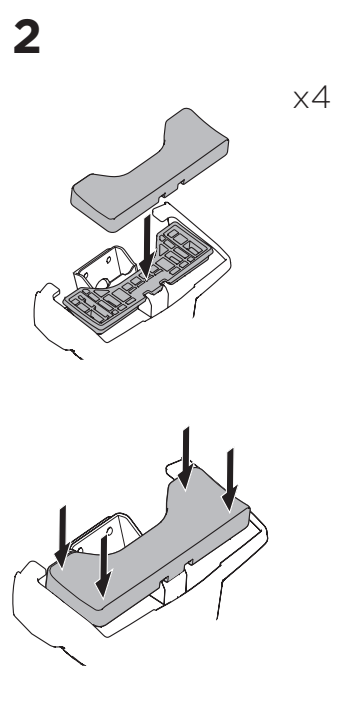

1

Kit 145208

HONDA Accord, 4-dr Sedan, 13-17

ISO 11154-E

THULE WingBar Evo	THULE WingBar Edge	THULE WingBar	THULE SquareBar Evo	Evo X (scale)	Edge X (scale)
HONDA Accord, 4-dr Sedan, 13-17				44,5	H

THULE ProBar Evo	THULE SlideBar Evo	X (mm/inch)		
HONDA Accord, 4-dr Sedan, 13-17		1096 mm / 43 1/8"		

THULE WingBar Evo	THULE WingBar Edge	THULE WingBar	THULE SquareBar Evo	Evo Y (scale)	Edge Y (scale)
HONDA Accord, 4-dr Sedan, 13-17				41,5	N

THULE ProBar Evo	THULE SlideBar Evo	Y (mm/inch)		
HONDA Accord, 4-dr Sedan, 13-17		1066 mm / 42"		

	W (mm/inch)	Z (mm/inch)
HONDA Accord, 4-dr Sedan, 13-17	700 mm / 27 1/2"	275 mm / 10 7/8"