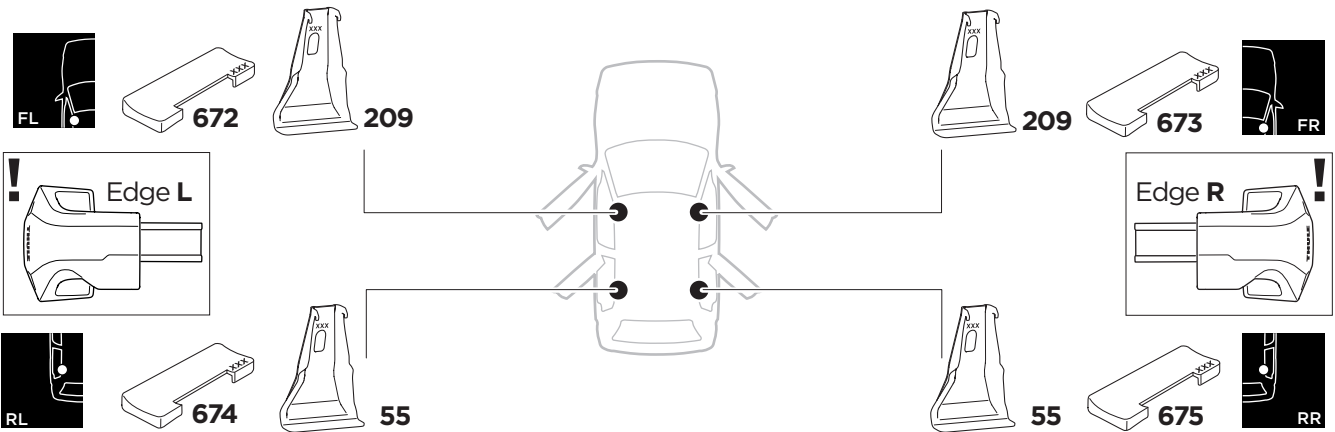

1

Kit 145208

HONDA Accord, 4-dr Sedan, 13-17

ISO 11154-E

THULE WingBar Evo	THULE WingBar Edge	THULE WingBar	THULE SquareBar Evo	Evo X (scale)	Edge X (scale)
HONDA Accord, 4-dr Sedan, 13-17				44,5	H

THULE ProBar Evo	THULE SlideBar Evo	X (mm/inch)		
HONDA Accord, 4-dr Sedan, 13-17		1096 mm / 43 1/8"		

THULE WingBar Evo	THULE WingBar Edge	THULE WingBar	THULE SquareBar Evo	Evo Y (scale)	Edge Y (scale)
HONDA Accord, 4-dr Sedan, 13-17				41,5	N

THULE ProBar Evo	THULE SlideBar Evo	Y (mm/inch)		
HONDA Accord, 4-dr Sedan, 13-17		1066 mm / 42"		

	W (mm/inch)	Z (mm/inch)
HONDA Accord, 4-dr Sedan, 13-17	700 mm / 27 1/2"	275 mm / 10 7/8"