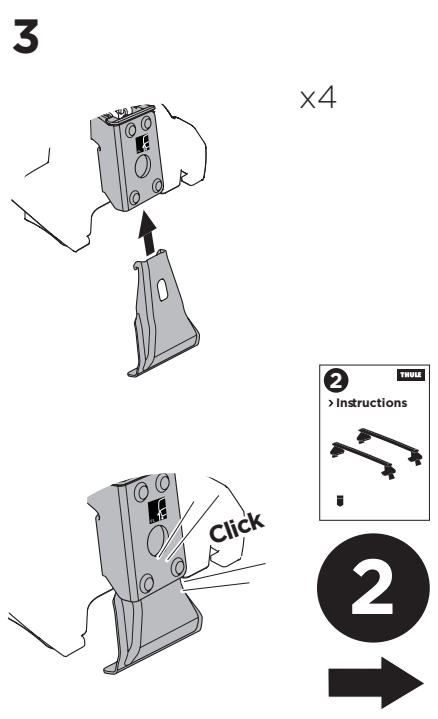

1

Kit 145208

HONDA Accord, 4-dr Sedan, 13-17

ISO 11154-E

THULE WingBar Evo	THULE WingBar Edge	THULE WingBar	THULE SquareBar Evo	Evo X (scale)	Edge X (scale)
HONDA Accord, 4-dr Sedan, 13-17				44,5	H

THULE ProBar Evo	THULE SlideBar Evo	X (mm/inch)		
HONDA Accord, 4-dr Sedan, 13-17		1096 mm / 43 1/8"		

THULE WingBar Evo	THULE WingBar Edge	THULE WingBar	THULE SquareBar Evo	Evo Y (scale)	Edge Y (scale)
HONDA Accord, 4-dr Sedan, 13-17				41,5	N

THULE ProBar Evo	THULE SlideBar Evo	Y (mm/inch)		
HONDA Accord, 4-dr Sedan, 13-17		1066 mm / 42"		

	W (mm/inch)	Z (mm/inch)
HONDA Accord, 4-dr Sedan, 13-17	700 mm / 27 1/2"	275 mm / 10 7/8"