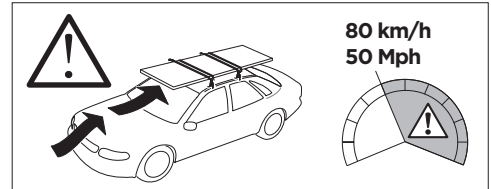

1

Kit 145208

HONDA Accord, 4-dr Sedan, 13-17

ISO 11154-E

THULE WingBar Evo	THULE WingBar Edge	THULE WingBar	THULE SquareBar Evo	Evo X (scale)	Edge X (scale)
HONDA Accord, 4-dr Sedan, 13-17				44,5	H

THULE ProBar Evo	THULE SlideBar Evo	X (mm/inch)		
HONDA Accord, 4-dr Sedan, 13-17		1096 mm / 43 1/8"		

THULE WingBar Evo	THULE WingBar Edge	THULE WingBar	THULE SquareBar Evo	Evo Y (scale)	Edge Y (scale)
HONDA Accord, 4-dr Sedan, 13-17				41,5	N

THULE ProBar Evo	THULE SlideBar Evo	Y (mm/inch)		
HONDA Accord, 4-dr Sedan, 13-17		1066 mm / 42"		

	W (mm/inch)	Z (mm/inch)
HONDA Accord, 4-dr Sedan, 13-17	700 mm / 27 1/2"	275 mm / 10 7/8"