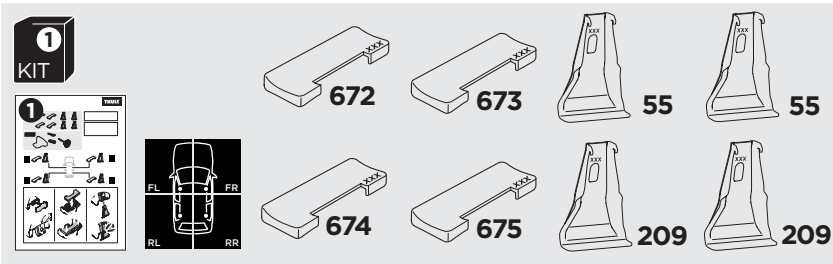

1

Kit 145208

HONDA Accord, 4-dr Sedan, 13-17

ISO 11154-E

THULE WingBar Evo	THULE WingBar Edge	THULE WingBar	THULE SquareBar Evo	Evo X (scale)	Edge X (scale)
HONDA Accord, 4-dr Sedan, 13-17				44,5	H

THULE ProBar Evo	THULE SlideBar Evo	X (mm/inch)		
HONDA Accord, 4-dr Sedan, 13-17		1096 mm / 43 1/8"		

THULE WingBar Evo	THULE WingBar Edge	THULE WingBar	THULE SquareBar Evo	Evo Y (scale)	Edge Y (scale)
HONDA Accord, 4-dr Sedan, 13-17				41,5	N

THULE ProBar Evo	THULE SlideBar Evo	Y (mm/inch)		
HONDA Accord, 4-dr Sedan, 13-17		1066 mm / 42"		

	W (mm/inch)	Z (mm/inch)
HONDA Accord, 4-dr Sedan, 13-17	700 mm / 27 1/2"	275 mm / 10 7/8"