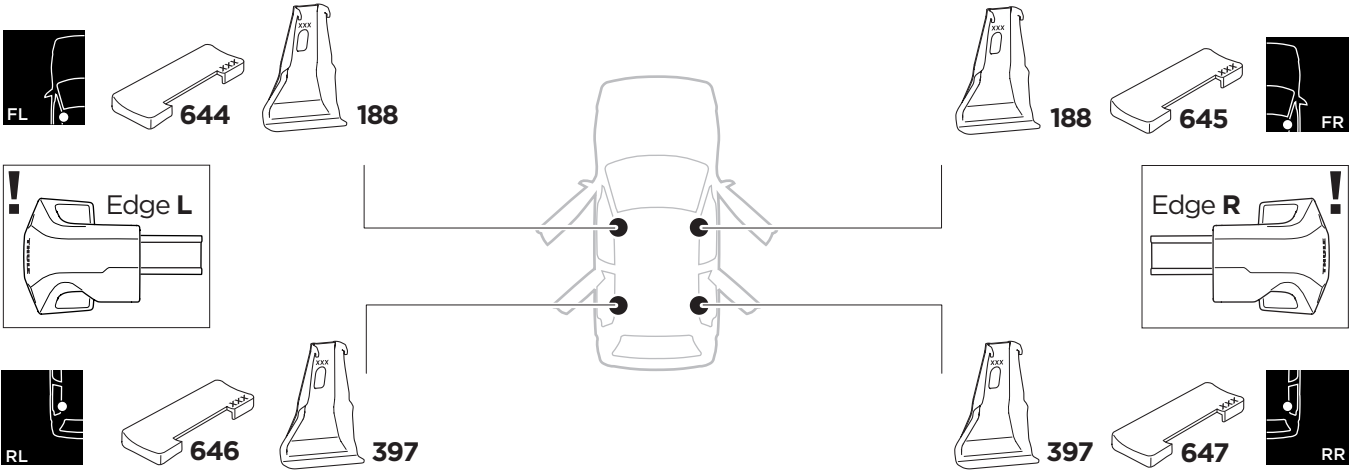

1

Kit 145206

CHEVROLET Equinox, 5-dr SUV, 18-

ISO 1154-E

THULE WingBar Evo	THULE WingBar Edge	THULE WingBar	THULE SquareBar	Evo X (scale)	Edge X (scale)
CHEVROLET Equinox, 5-dr SUV, 18-				40,5	P

THULE ProBar	THULE SlideBar	X (mm/inch)		
CHEVROLET Equinox, 5-dr SUV, 18-		1056 mm / 41 5/8"		

THULE WingBar Evo	THULE WingBar Edge	THULE WingBar	THULE SquareBar	Evo Y (scale)	Edge Y (scale)
CHEVROLET Equinox, 5-dr SUV, 18-				38,5	B

THULE ProBar	THULE SlideBar	Y (mm/inch)		
CHEVROLET Equinox, 5-dr SUV, 18-		1036 mm / 40 3/4"		

	W (mm/inch)	Z (mm/inch)
CHEVROLET Equinox, 5-dr SUV, 18-	705 mm / 27 3/4"	300 mm / 11 3/4"