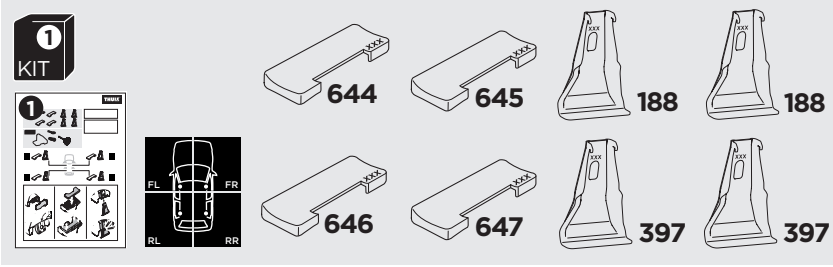

1

Kit 145206

CHEVROLET Equinox, 5-dr SUV, 18-

ISO 1154-E

THULE WingBar Evo	THULE WingBar Edge	THULE WingBar	THULE SquareBar	Evo X (scale)	Edge X (scale)
CHEVROLET Equinox, 5-dr SUV, 18-				40,5	P

THULE ProBar	THULE SlideBar	X (mm/inch)		
CHEVROLET Equinox, 5-dr SUV, 18-		1056 mm / 41 5/8"		

THULE WingBar Evo	THULE WingBar Edge	THULE WingBar	THULE SquareBar	Evo Y (scale)	Edge Y (scale)
CHEVROLET Equinox, 5-dr SUV, 18-				38,5	B

THULE ProBar	THULE SlideBar	Y (mm/inch)		
CHEVROLET Equinox, 5-dr SUV, 18-		1036 mm / 40 3/4"		

	W (mm/inch)	Z (mm/inch)
CHEVROLET Equinox, 5-dr SUV, 18-	705 mm / 27 3/4"	300 mm / 11 3/4"