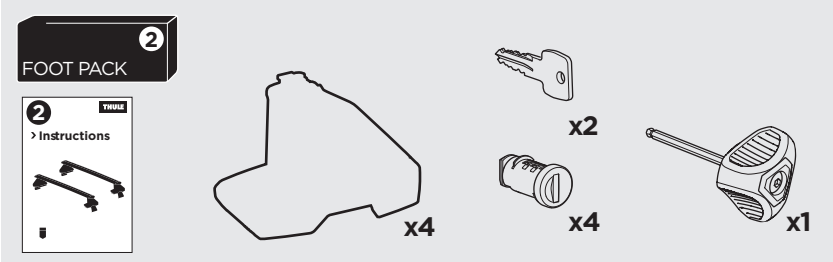

1

Kit 145206

CHEVROLET Equinox, 5-dr SUV, 18-

ISO 1154-E

THULE WingBar Evo	THULE WingBar Edge	THULE WingBar	THULE SquareBar	Evo X (scale)	Edge X (scale)
CHEVROLET Equinox, 5-dr SUV, 18-				40,5	P

THULE ProBar	THULE SlideBar	X (mm/inch)		
CHEVROLET Equinox, 5-dr SUV, 18-		1056 mm / 41 5/8"		

THULE WingBar Evo	THULE WingBar Edge	THULE WingBar	THULE SquareBar	Evo Y (scale)	Edge Y (scale)
CHEVROLET Equinox, 5-dr SUV, 18-				38,5	B

THULE ProBar	THULE SlideBar	Y (mm/inch)		
CHEVROLET Equinox, 5-dr SUV, 18-		1036 mm / 40 3/4"		

	W (mm/inch)	Z (mm/inch)
CHEVROLET Equinox, 5-dr SUV, 18-	705 mm / 27 3/4"	300 mm / 11 3/4"