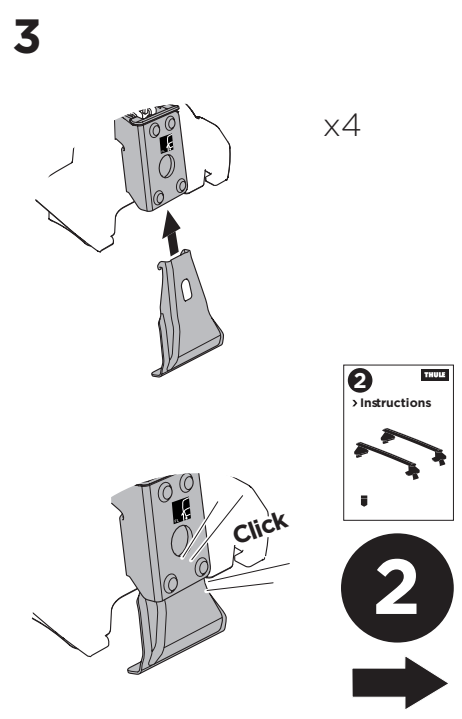

1

Kit 145206

CHEVROLET Equinox, 5-dr SUV, 18-

ISO 1154-E

THULE WingBar Evo	THULE WingBar Edge	THULE WingBar	THULE SquareBar	Evo X (scale)	Edge X (scale)
CHEVROLET Equinox, 5-dr SUV, 18-				40,5	P

THULE ProBar	THULE SlideBar	X (mm/inch)		
CHEVROLET Equinox, 5-dr SUV, 18-		1056 mm / 41 5/8"		

THULE WingBar Evo	THULE WingBar Edge	THULE WingBar	THULE SquareBar	Evo Y (scale)	Edge Y (scale)
CHEVROLET Equinox, 5-dr SUV, 18-				38,5	B

THULE ProBar	THULE SlideBar	Y (mm/inch)		
CHEVROLET Equinox, 5-dr SUV, 18-		1036 mm / 40 3/4"		

	W (mm/inch)	Z (mm/inch)
CHEVROLET Equinox, 5-dr SUV, 18-	705 mm / 27 3/4"	300 mm / 11 3/4"