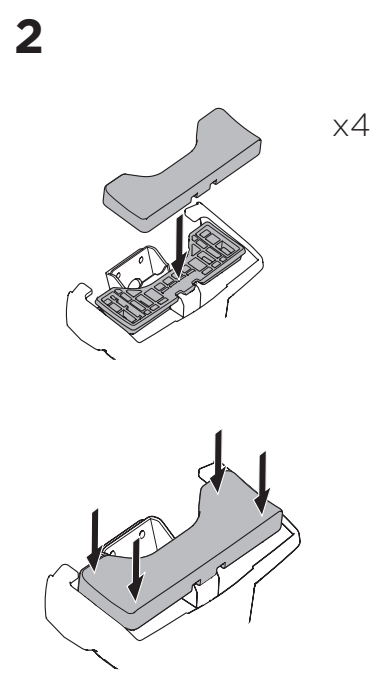

1

Kit 145206

CHEVROLET Equinox, 5-dr SUV, 18-

ISO 1154-E

THULE WingBar Evo	THULE WingBar Edge	THULE WingBar	THULE SquareBar	Evo X (scale)	Edge X (scale)
CHEVROLET Equinox, 5-dr SUV, 18-				40,5	P

THULE ProBar	THULE SlideBar	X (mm/inch)		
CHEVROLET Equinox, 5-dr SUV, 18-		1056 mm / 41 5/8"		

THULE WingBar Evo	THULE WingBar Edge	THULE WingBar	THULE SquareBar	Evo Y (scale)	Edge Y (scale)
CHEVROLET Equinox, 5-dr SUV, 18-				38,5	B

THULE ProBar	THULE SlideBar	Y (mm/inch)		
CHEVROLET Equinox, 5-dr SUV, 18-		1036 mm / 40 3/4"		

	W (mm/inch)	Z (mm/inch)
CHEVROLET Equinox, 5-dr SUV, 18-	705 mm / 27 3/4"	300 mm / 11 3/4"