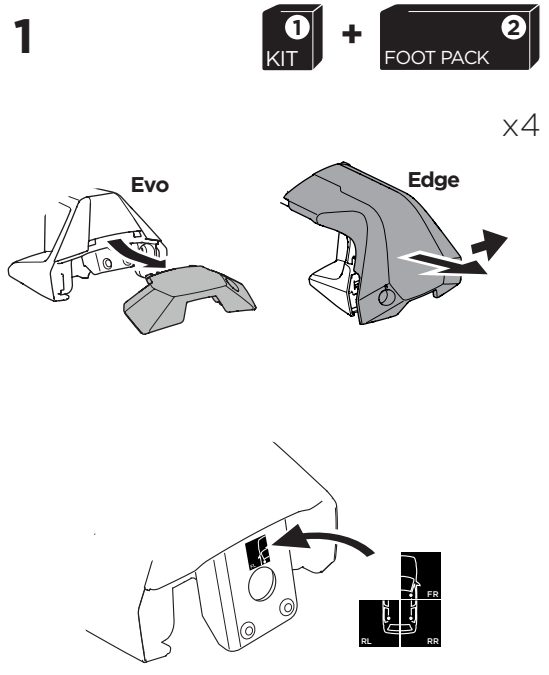

1

Kit 145206

CHEVROLET Equinox, 5-dr SUV, 18-

ISO 1154-E

THULE WingBar Evo	THULE WingBar Edge	THULE WingBar	THULE SquareBar	Evo X (scale)	Edge X (scale)
CHEVROLET Equinox, 5-dr SUV, 18-				40,5	P

THULE ProBar	THULE SlideBar	X (mm/inch)		
CHEVROLET Equinox, 5-dr SUV, 18-		1056 mm / 41 5/8"		

THULE WingBar Evo	THULE WingBar Edge	THULE WingBar	THULE SquareBar	Evo Y (scale)	Edge Y (scale)
CHEVROLET Equinox, 5-dr SUV, 18-				38,5	B

THULE ProBar	THULE SlideBar	Y (mm/inch)		
CHEVROLET Equinox, 5-dr SUV, 18-		1036 mm / 40 3/4"		

	W (mm/inch)	Z (mm/inch)
CHEVROLET Equinox, 5-dr SUV, 18-	705 mm / 27 3/4"	300 mm / 11 3/4"