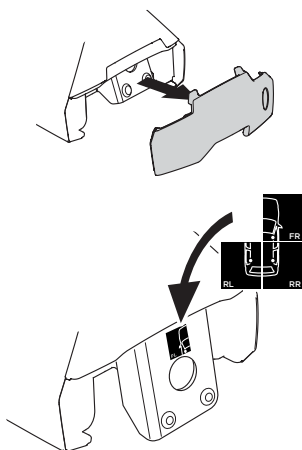

## Kit 5196

AUDI A5 Sportback, 5-dr Hatchback, 17-

ISO 11154-E

**1** KIT + FOOT PACK **2**

x4

**2**

x4

**3**

x4

THULE WingBar Evo	THULE WingBar Edge	THULE WingBar	THULE SquareBar	<b>Evo X (scale)</b>	<b>Edge X (scale)</b>
<b>AUDI A5 Sportback, 5-dr Hatchback, 17-</b>				<b>42</b>	<b>M</b>

THULE ProBar	THULE SlideBar	<b>X (mm/inch)</b>		
<b>AUDI A5 Sportback, 5-dr Hatchback, 17-</b>		<b>1071 mm / 42 1/8"</b>		

THULE WingBar Evo	THULE WingBar Edge	THULE WingBar	THULE SquareBar	<b>Evo Y (scale)</b>	<b>Edge Y (scale)</b>
<b>AUDI A5 Sportback, 5-dr Hatchback, 17-</b>				<b>39,5</b>	<b>R</b>

THULE ProBar	THULE SlideBar	<b>Y (mm/inch)</b>		
<b>AUDI A5 Sportback, 5-dr Hatchback, 17-</b>		<b>1046 mm / 41 1/8"</b>		

	<b>W (mm/inch)</b>	<b>Z (mm/inch)</b>
<b>AUDI A5 Sportback, 5-dr Hatchback, 17-</b>	<b>715 mm / 28 1/8"</b>	<b>155 mm / 6 1/8"</b>