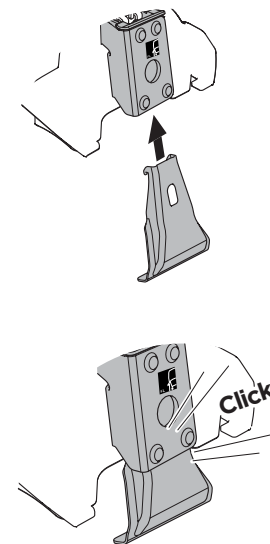

x4

THULE WingBar Evo	THULE WingBar Edge	THULE WingBar	THULE SquareBar	<b>Evo X (scale)</b>	<b>Edge X (scale)</b>
<b>AUDI A5 Sportback, 5-dr Hatchback, 17-</b>				<b>42</b>	<b>M</b>

THULE ProBar	THULE SlideBar	<b>X (mm/inch)</b>		
<b>AUDI A5 Sportback, 5-dr Hatchback, 17-</b>		<b>1071 mm / 42 1/8"</b>		