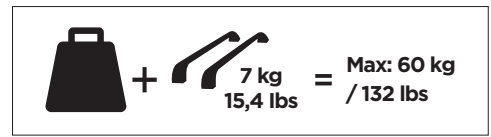

1

Kit 5196

AUDI A5 Sportback, 5-dr Hatchback, 17-

ISO 11154-E