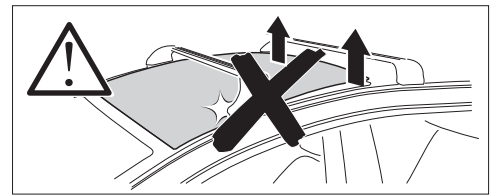

1

Kit 5196

AUDI A5 Sportback, 5-dr Hatchback, 17-

ISO 11154-E