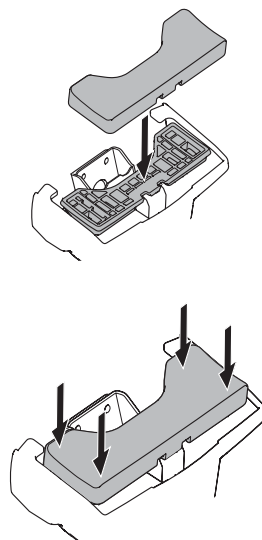

1

Kit 5196

AUDI A5 Sportback, 5-dr Hatchback, 17-

ISO 11154-E

1 KIT + FOOT PACK **2**

x4

2

x4

3

x4