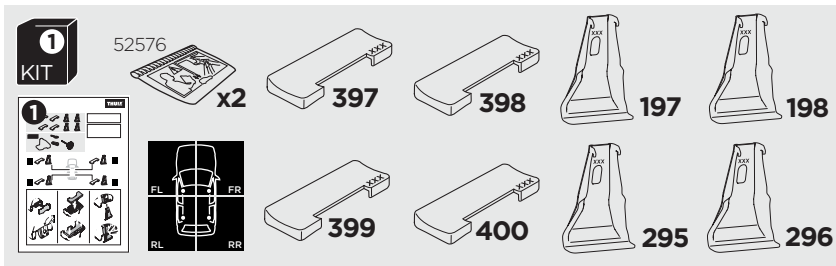

1

Kit 5196

AUDI A5 Sportback, 5-dr Hatchback, 17-

ISO 11154-E