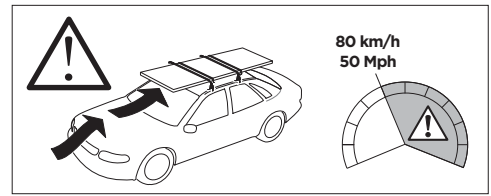

1

Kit 5196

AUDI A5 Sportback, 5-dr Hatchback, 17-

ISO 11154-E