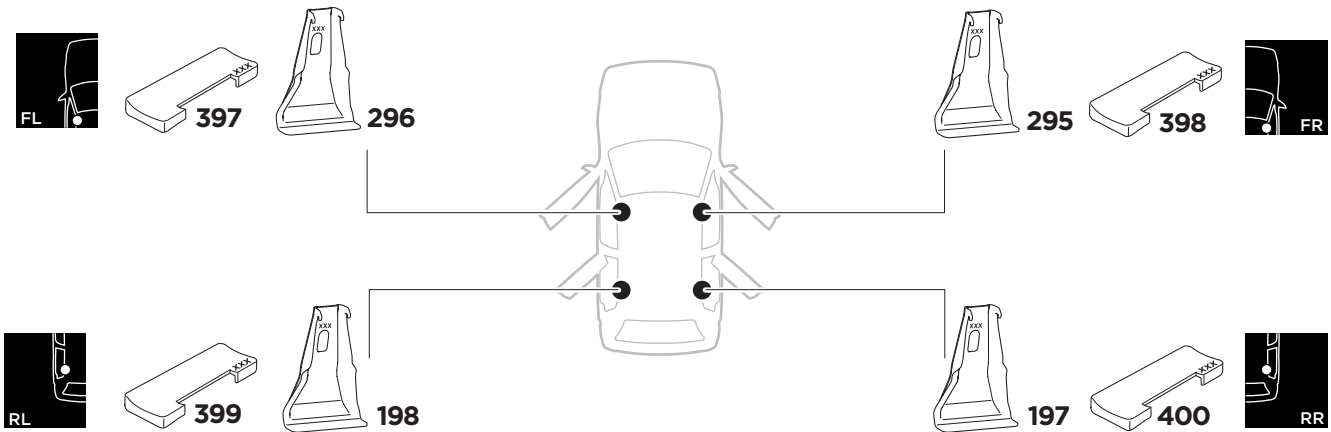

## Kit 5196

AUDI A5 Sportback, 5-dr Hatchback, 17-

ISO 11154-E

**1** KIT + FOOT PACK **2**

x4

**2**

x4

**3**

x4

THULE WingBar Evo	THULE WingBar Edge	THULE WingBar	THULE SquareBar	<b>Evo X (scale)</b>	<b>Edge X (scale)</b>
<b>AUDI A5 Sportback, 5-dr Hatchback, 17-</b>				<b>42</b>	<b>M</b>

THULE ProBar	THULE SlideBar	<b>X (mm/inch)</b>		
<b>AUDI A5 Sportback, 5-dr Hatchback, 17-</b>		<b>1071 mm / 42 1/8"</b>		

THULE WingBar Evo	THULE WingBar Edge	THULE WingBar	THULE SquareBar	<b>Evo Y (scale)</b>	<b>Edge Y (scale)</b>
<b>AUDI A5 Sportback, 5-dr Hatchback, 17-</b>				<b>39,5</b>	<b>R</b>

THULE ProBar	THULE SlideBar	<b>Y (mm/inch)</b>		
<b>AUDI A5 Sportback, 5-dr Hatchback, 17-</b>		<b>1046 mm / 41 1/8"</b>		

	<b>W (mm/inch)</b>	<b>Z (mm/inch)</b>
<b>AUDI A5 Sportback, 5-dr Hatchback, 17-</b>	<b>715 mm / 28 1/8"</b>	<b>155 mm / 6 1/8"</b>