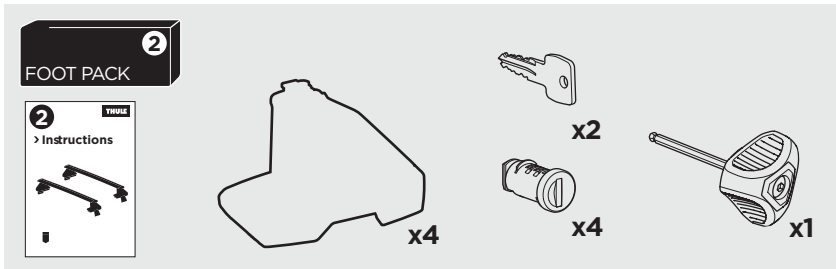

## Kit 5196

AUDI A5 Sportback, 5-dr Hatchback, 17-

ISO 11154-E

**1** KIT + FOOT PACK **2**

x4

**2**

x4

**3**

x4

THULE WingBar Evo	THULE WingBar Edge	THULE WingBar	THULE SquareBar	<b>Evo X (scale)</b>	<b>Edge X (scale)</b>
<b>AUDI A5 Sportback, 5-dr Hatchback, 17-</b>				<b>42</b>	<b>M</b>

THULE ProBar	THULE SlideBar	<b>X (mm/inch)</b>		
<b>AUDI A5 Sportback, 5-dr Hatchback, 17-</b>		<b>1071 mm / 42 1/8"</b>		

THULE WingBar Evo	THULE WingBar Edge	THULE WingBar	THULE SquareBar	<b>Evo Y (scale)</b>	<b>Edge Y (scale)</b>
<b>AUDI A5 Sportback, 5-dr Hatchback, 17-</b>				<b>39,5</b>	<b>R</b>

THULE ProBar	THULE SlideBar	<b>Y (mm/inch)</b>		
<b>AUDI A5 Sportback, 5-dr Hatchback, 17-</b>		<b>1046 mm / 41 1/8"</b>		

	<b>W (mm/inch)</b>	<b>Z (mm/inch)</b>
<b>AUDI A5 Sportback, 5-dr Hatchback, 17-</b>	<b>715 mm / 28 1/8"</b>	<b>155 mm / 6 1/8"</b>