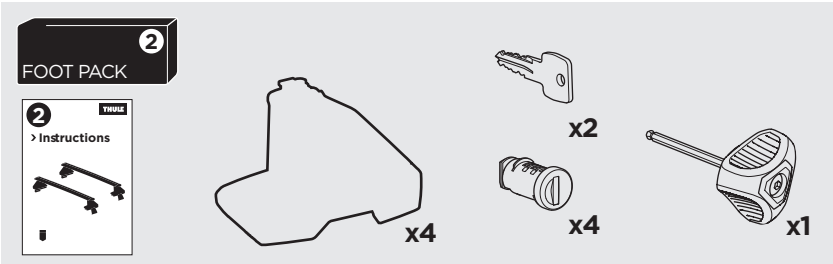

1

Kit 145191

HONDA Pilot, 5-dr SUV, 09-15
w/o factory rack

ISO 11154-E

THULE WingBar Evo	THULE WingBar Edge	THULE WingBar	THULE SquareBar Evo	Evo X (scale)	Edge X (scale)
HONDA Pilot, 5-dr SUV, 09-15				58	N/A

THULE ProBar Evo	THULE SlideBar Evo	X (mm/inch)		
HONDA Pilot, 5-dr SUV, 09-15		1231 mm / 48 1/2"		

THULE WingBar Evo	THULE WingBar Edge	THULE WingBar	THULE SquareBar Evo	Evo Y (scale)	Edge Y (scale)
HONDA Pilot, 5-dr SUV, 09-15				57	N/A

THULE ProBar Evo	THULE SlideBar Evo	Y (mm/inch)		
HONDA Pilot, 5-dr SUV, 09-15		1221 mm / 48 1/8"		

	W (mm/inch)	Z (mm/inch)
HONDA Pilot, 5-dr SUV, 09-15	700 mm / 27 1/2"	300 mm / 11 3/4"