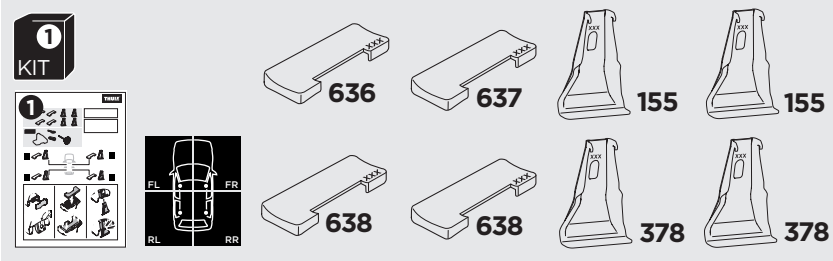

1

Kit 145191

HONDA Pilot, 5-dr SUV, 09-15
w/o factory rack

ISO 11154-E

THULE WingBar Evo	THULE WingBar Edge	THULE WingBar	THULE SquareBar Evo	Evo X (scale)	Edge X (scale)
HONDA Pilot, 5-dr SUV, 09-15				58	N/A

THULE ProBar Evo	THULE SlideBar Evo	X (mm/inch)		
HONDA Pilot, 5-dr SUV, 09-15		1231 mm / 48 1/2"		

THULE WingBar Evo	THULE WingBar Edge	THULE WingBar	THULE SquareBar Evo	Evo Y (scale)	Edge Y (scale)
HONDA Pilot, 5-dr SUV, 09-15				57	N/A

THULE ProBar Evo	THULE SlideBar Evo	Y (mm/inch)		
HONDA Pilot, 5-dr SUV, 09-15		1221 mm / 48 1/8"		

	W (mm/inch)	Z (mm/inch)
HONDA Pilot, 5-dr SUV, 09-15	700 mm / 27 1/2"	300 mm / 11 3/4"