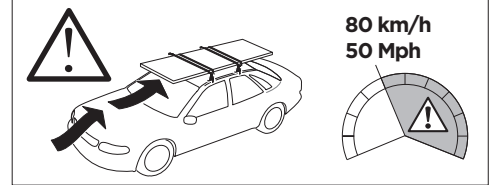

1

Kit 145191

HONDA Pilot, 5-dr SUV, 09-15
w/o factory rack

ISO 11154-E