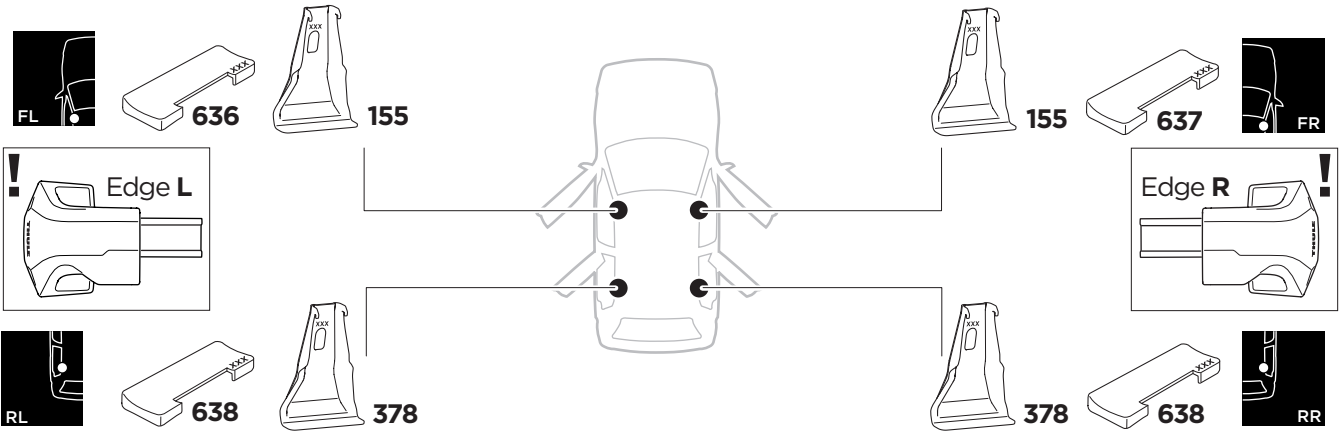

1

Kit 145191

HONDA Pilot, 5-dr SUV, 09-15
w/o factory rack

ISO 11154-E

THULE WingBar Evo	THULE WingBar Edge	THULE WingBar	THULE SquareBar Evo	Evo X (scale)	Edge X (scale)
HONDA Pilot, 5-dr SUV, 09-15				58	N/A

THULE ProBar Evo	THULE SlideBar Evo	X (mm/inch)		
HONDA Pilot, 5-dr SUV, 09-15		1231 mm / 48 1/2"		

THULE WingBar Evo	THULE WingBar Edge	THULE WingBar	THULE SquareBar Evo	Evo Y (scale)	Edge Y (scale)
HONDA Pilot, 5-dr SUV, 09-15				57	N/A

THULE ProBar Evo	THULE SlideBar Evo	Y (mm/inch)		
HONDA Pilot, 5-dr SUV, 09-15		1221 mm / 48 1/8"		

	W (mm/inch)	Z (mm/inch)
HONDA Pilot, 5-dr SUV, 09-15	700 mm / 27 1/2"	300 mm / 11 3/4"