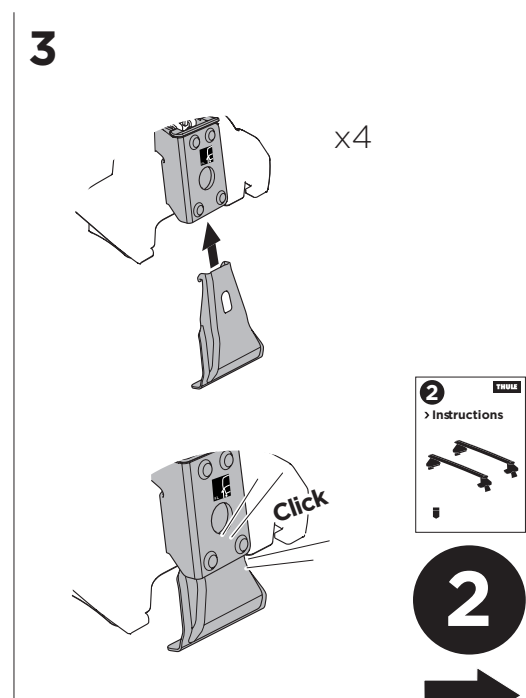

1

Kit 5190

HONDA Civic, 4-dr Sedan, 05-11/*06-11

*North America

ISO 11154-E

THULE WingBar Evo	THULE WingBar Edge	THULE WingBar	THULE SquareBar	Evo X (scale)	Edge X (scale)
HONDA Civic, 4-dr Sedan, 05-11/*06-11				42	M

THULE ProBar	THULE SlideBar	X (mm/inch)		
HONDA Civic, 4-dr Sedan, 05-11/*06-11		1071 mm / 42 1/8"		

THULE WingBar Evo	THULE WingBar Edge	THULE WingBar	THULE SquareBar	Evo Y (scale)	Edge Y (scale)
HONDA Civic, 4-dr Sedan, 05-11/*06-11				41	O

THULE ProBar	THULE SlideBar	Y (mm/inch)		
HONDA Civic, 4-dr Sedan, 05-11/*06-11		1061 mm / 41 3/4"		

	W (mm/inch)	Z (mm/inch)
HONDA Civic, 4-dr Sedan, 05-11/*06-11	650 mm / 25 5/8"	300 mm / 11 3/4"