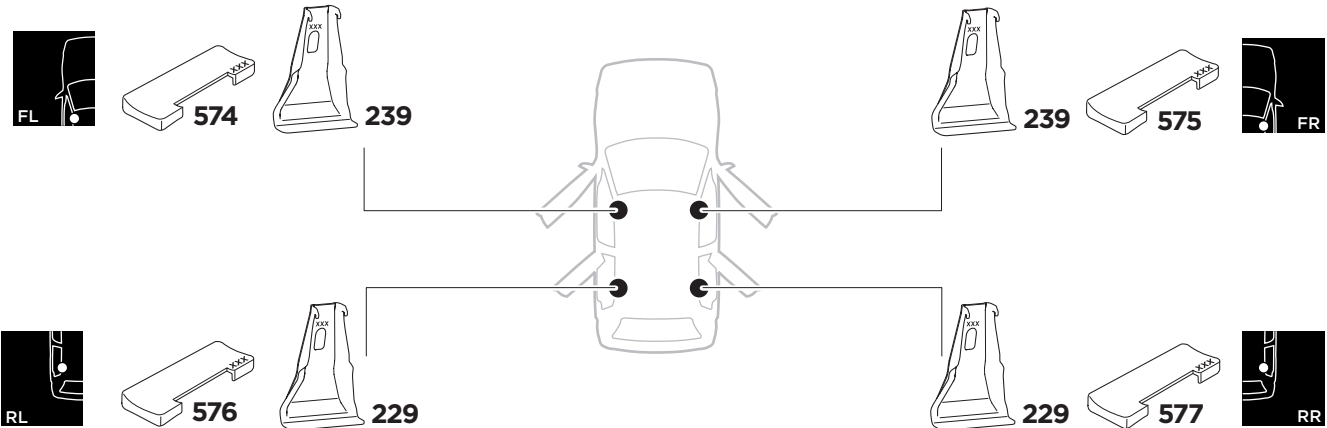

1

Kit 5190

HONDA Civic, 4-dr Sedan, 05-11/*06-11

*North America

ISO 11154-E

THULE WingBar Evo	THULE WingBar Edge	THULE WingBar	THULE SquareBar	Evo X (scale)	Edge X (scale)
HONDA Civic, 4-dr Sedan, 05-11/*06-11				42	M

THULE ProBar	THULE SlideBar	X (mm/inch)		
HONDA Civic, 4-dr Sedan, 05-11/*06-11		1071 mm / 42 1/8"		

THULE WingBar Evo	THULE WingBar Edge	THULE WingBar	THULE SquareBar	Evo Y (scale)	Edge Y (scale)
HONDA Civic, 4-dr Sedan, 05-11/*06-11				41	O

THULE ProBar	THULE SlideBar	Y (mm/inch)		
HONDA Civic, 4-dr Sedan, 05-11/*06-11		1061 mm / 41 3/4"		

	W (mm/inch)	Z (mm/inch)
HONDA Civic, 4-dr Sedan, 05-11/*06-11	650 mm / 25 5/8"	300 mm / 11 3/4"