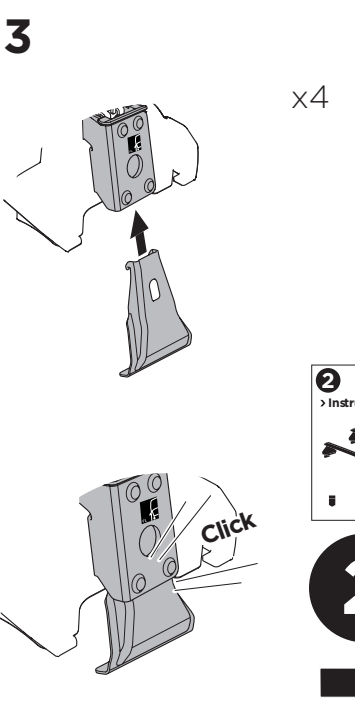

1

Kit 145190

HONDA Civic, 4-dr Sedan, 05-11/*06-11

*North America

ISO 11154-E

 THULE WingBar Evo	 THULE WingBar Edge	 THULE WingBar	 THULE SquareBar Evo	Evo X (scale)	Edge X (scale)
HONDA Civic, 4-dr Sedan, 05-11/*06-11				42	M

 THULE ProBar Evo	 THULE SlideBar Evo	X (mm/inch)		
HONDA Civic, 4-dr Sedan, 05-11/*06-11		1071 mm / 42 1/8"		

 THULE WingBar Evo	 THULE WingBar Edge	 THULE WingBar	 THULE SquareBar Evo	Evo Y (scale)	Edge Y (scale)
HONDA Civic, 4-dr Sedan, 05-11/*06-11				41	O

 THULE ProBar Evo	 THULE SlideBar Evo	Y (mm/inch)		
HONDA Civic, 4-dr Sedan, 05-11/*06-11		1061 mm / 41 3/4"		

	W (mm/inch)	Z (mm/inch)
HONDA Civic, 4-dr Sedan, 05-11/*06-11	650 mm / 25 5/8"	300 mm / 11 3/4"