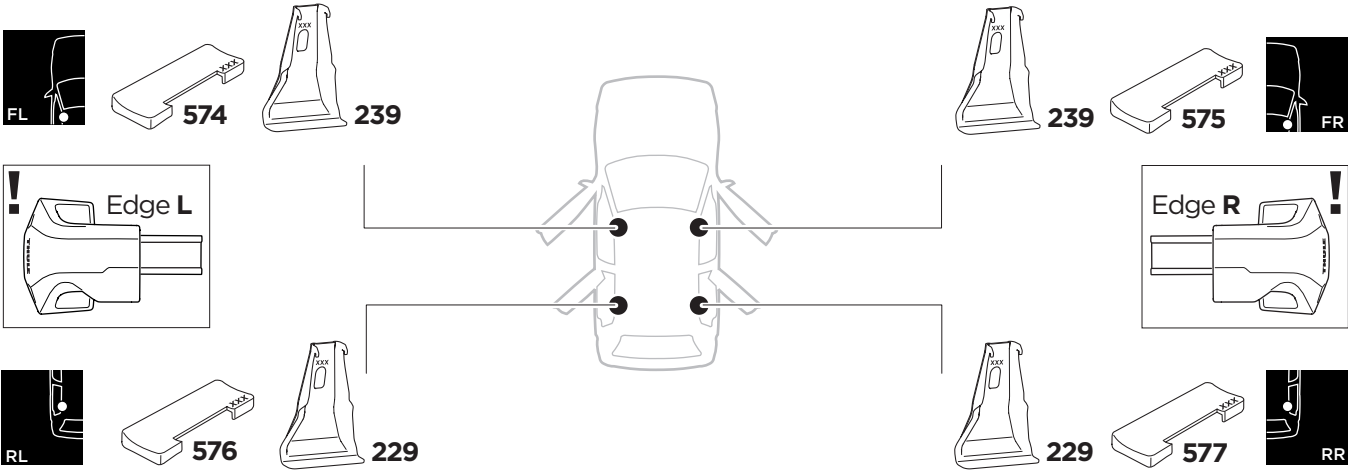

1

Kit 145190

HONDA Civic, 4-dr Sedan, 05-11/*06-11

*North America

ISO 11154-E

 THULE WingBar Evo	 THULE WingBar Edge	 THULE WingBar	 THULE SquareBar Evo	Evo X (scale)	Edge X (scale)
HONDA Civic, 4-dr Sedan, 05-11/*06-11				42	M

 THULE ProBar Evo	 THULE SlideBar Evo	X (mm/inch)		
HONDA Civic, 4-dr Sedan, 05-11/*06-11		1071 mm / 42 1/8"		

 THULE WingBar Evo	 THULE WingBar Edge	 THULE WingBar	 THULE SquareBar Evo	Evo Y (scale)	Edge Y (scale)
HONDA Civic, 4-dr Sedan, 05-11/*06-11				41	O

 THULE ProBar Evo	 THULE SlideBar Evo	Y (mm/inch)		
HONDA Civic, 4-dr Sedan, 05-11/*06-11		1061 mm / 41 3/4"		

	W (mm/inch)	Z (mm/inch)
HONDA Civic, 4-dr Sedan, 05-11/*06-11	650 mm / 25 5/8"	300 mm / 11 3/4"