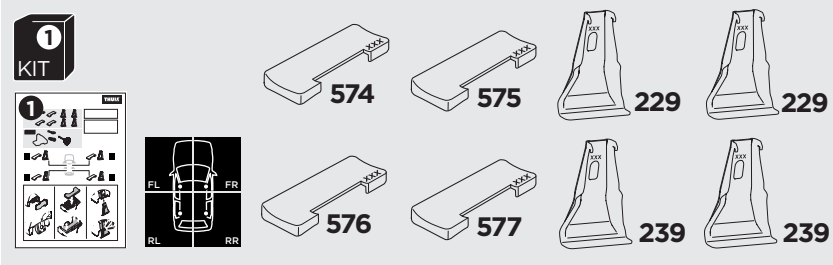

1

Kit 145190

HONDA Civic, 4-dr Sedan, 05-11/*06-11

*North America

ISO 11154-E

 THULE WingBar Evo	 THULE WingBar Edge	 THULE WingBar	 THULE SquareBar Evo	Evo X (scale)	Edge X (scale)
HONDA Civic, 4-dr Sedan, 05-11/*06-11				42	M

 THULE ProBar Evo	 THULE SlideBar Evo	X (mm/inch)		
HONDA Civic, 4-dr Sedan, 05-11/*06-11		1071 mm / 42 1/8"		

 THULE WingBar Evo	 THULE WingBar Edge	 THULE WingBar	 THULE SquareBar Evo	Evo Y (scale)	Edge Y (scale)
HONDA Civic, 4-dr Sedan, 05-11/*06-11				41	O

 THULE ProBar Evo	 THULE SlideBar Evo	Y (mm/inch)		
HONDA Civic, 4-dr Sedan, 05-11/*06-11		1061 mm / 41 3/4"		

	W (mm/inch)	Z (mm/inch)
HONDA Civic, 4-dr Sedan, 05-11/*06-11	650 mm / 25 5/8"	300 mm / 11 3/4"