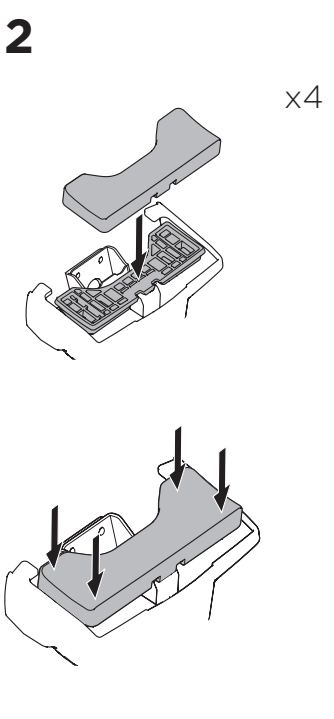

1

Kit 145190

HONDA Civic, 4-dr Sedan, 05-11/*06-11

*North America

ISO 11154-E

 THULE WingBar Evo	 THULE WingBar Edge	 THULE WingBar	 THULE SquareBar Evo	Evo X (scale)	Edge X (scale)
HONDA Civic, 4-dr Sedan, 05-11/*06-11				42	M

 THULE ProBar Evo	 THULE SlideBar Evo	X (mm/inch)		
HONDA Civic, 4-dr Sedan, 05-11/*06-11		1071 mm / 42 1/8"		

 THULE WingBar Evo	 THULE WingBar Edge	 THULE WingBar	 THULE SquareBar Evo	Evo Y (scale)	Edge Y (scale)
HONDA Civic, 4-dr Sedan, 05-11/*06-11				41	O

 THULE ProBar Evo	 THULE SlideBar Evo	Y (mm/inch)		
HONDA Civic, 4-dr Sedan, 05-11/*06-11		1061 mm / 41 3/4"		

	W (mm/inch)	Z (mm/inch)
HONDA Civic, 4-dr Sedan, 05-11/*06-11	650 mm / 25 5/8"	300 mm / 11 3/4"