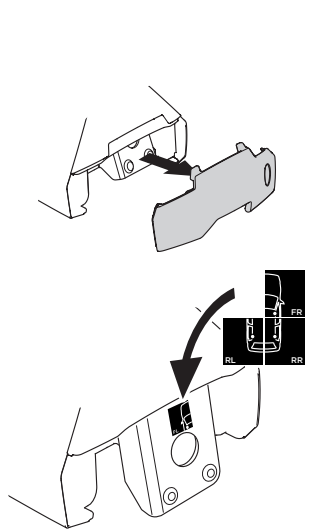

1

Kit 5186 FORD Fusion, 4-dr Sedan, 13-

ISO 11154-E

1 **1 KIT** + **2 FOOT PACK**

2

3

THULE WingBar Evo	THULE WingBar Edge	THULE WingBar	THULE SquareBar	Evo X (scale)	Edge X (scale)
FORD Fusion, 4-dr Sedan, 13-				46	E

THULE ProBar	THULE SlideBar	X (mm/inch)		
FORD Fusion, 4-dr Sedan, 13-		1111 mm / 43 3/4"		

THULE WingBar Evo	THULE WingBar Edge	THULE WingBar	THULE SquareBar	Evo Y (scale)	Edge Y (scale)
FORD Fusion, 4-dr Sedan, 13-				44	I

THULE ProBar	THULE SlideBar	Y (mm/inch)		
FORD Fusion, 4-dr Sedan, 13-		1091 mm / 43"		

	W (mm/inch)	Z (mm/inch)
FORD Fusion, 4-dr Sedan, 13-	700 mm / 27 1/2"	275 mm / 10 7/8"