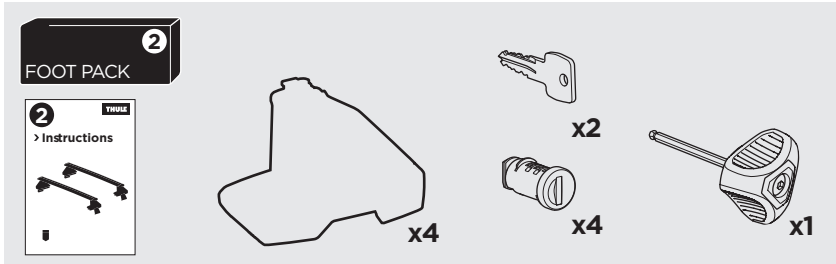

1

Kit 5186 FORD Fusion, 4-dr Sedan, 13-

ISO 11154-E

1 **1 KIT** + **2 FOOT PACK**

2

3

THULE WingBar Evo	THULE WingBar Edge	THULE WingBar	THULE SquareBar	Evo X (scale)	Edge X (scale)
FORD Fusion, 4-dr Sedan, 13-				46	E

THULE ProBar	THULE SlideBar	X (mm/inch)		
FORD Fusion, 4-dr Sedan, 13-		1111 mm / 43 3/4"		

THULE WingBar Evo	THULE WingBar Edge	THULE WingBar	THULE SquareBar	Evo Y (scale)	Edge Y (scale)
FORD Fusion, 4-dr Sedan, 13-				44	I

THULE ProBar	THULE SlideBar	Y (mm/inch)		
FORD Fusion, 4-dr Sedan, 13-		1091 mm / 43"		

	W (mm/inch)	Z (mm/inch)
FORD Fusion, 4-dr Sedan, 13-	700 mm / 27 1/2"	275 mm / 10 7/8"