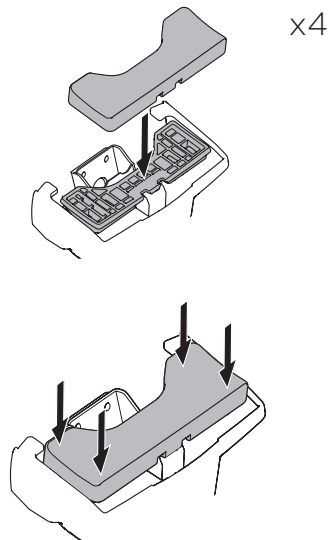

1

Kit 5186 FORD Fusion, 4-dr Sedan, 13-

ISO 11154-E

1 **1 KIT** + **2 FOOT PACK**

2

3

THULE WingBar Evo	THULE WingBar Edge	THULE WingBar	THULE SquareBar	Evo X (scale)	Edge X (scale)
FORD Fusion, 4-dr Sedan, 13-				46	E

THULE ProBar	THULE SlideBar	X (mm/inch)		
FORD Fusion, 4-dr Sedan, 13-		1111 mm / 43 3/4"		

THULE WingBar Evo	THULE WingBar Edge	THULE WingBar	THULE SquareBar	Evo Y (scale)	Edge Y (scale)
FORD Fusion, 4-dr Sedan, 13-				44	I

THULE ProBar	THULE SlideBar	Y (mm/inch)		
FORD Fusion, 4-dr Sedan, 13-		1091 mm / 43"		

	W (mm/inch)	Z (mm/inch)
FORD Fusion, 4-dr Sedan, 13-	700 mm / 27 1/2"	275 mm / 10 7/8"