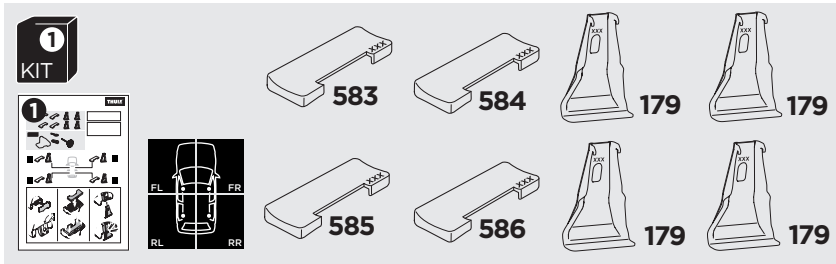

1

Kit 5186 FORD Fusion, 4-dr Sedan, 13-

ISO 11154-E

1 **1 KIT** + **2 FOOT PACK**

2

3

THULE WingBar Evo	THULE WingBar Edge	THULE WingBar	THULE SquareBar	Evo X (scale)	Edge X (scale)
FORD Fusion, 4-dr Sedan, 13-				46	E

THULE ProBar	THULE SlideBar	X (mm/inch)		
FORD Fusion, 4-dr Sedan, 13-		1111 mm / 43 3/4"		

THULE WingBar Evo	THULE WingBar Edge	THULE WingBar	THULE SquareBar	Evo Y (scale)	Edge Y (scale)
FORD Fusion, 4-dr Sedan, 13-				44	I

THULE ProBar	THULE SlideBar	Y (mm/inch)		
FORD Fusion, 4-dr Sedan, 13-		1091 mm / 43"		

	W (mm/inch)	Z (mm/inch)
FORD Fusion, 4-dr Sedan, 13-	700 mm / 27 1/2"	275 mm / 10 7/8"