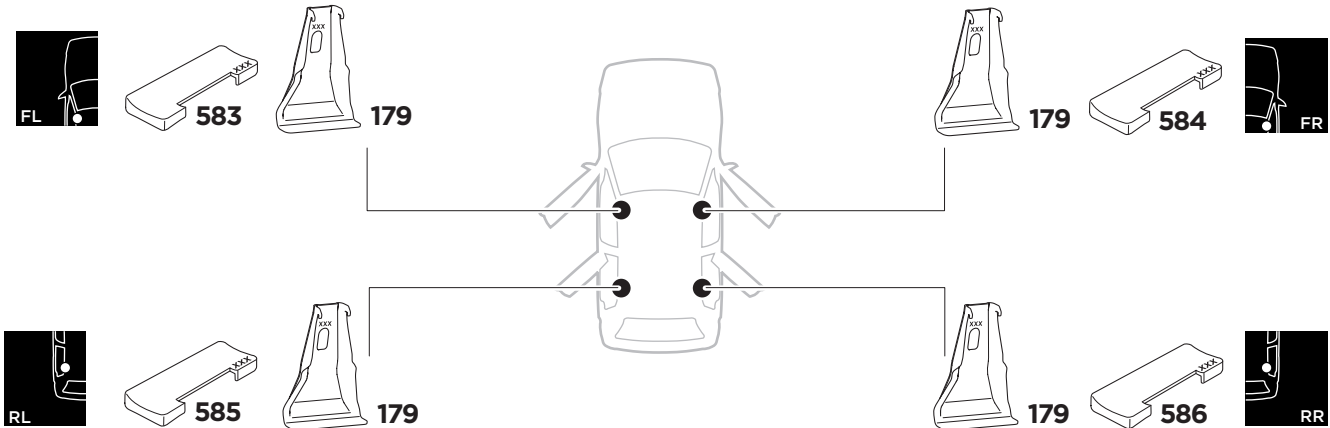

1

Kit 5186 FORD Fusion, 4-dr Sedan, 13-

ISO 11154-E

1 **1 KIT** + **2 FOOT PACK**

2

3

THULE WingBar Evo	THULE WingBar Edge	THULE WingBar	THULE SquareBar	Evo X (scale)	Edge X (scale)
FORD Fusion, 4-dr Sedan, 13-				46	E

THULE ProBar	THULE SlideBar	X (mm/inch)		
FORD Fusion, 4-dr Sedan, 13-		1111 mm / 43 3/4"		

THULE WingBar Evo	THULE WingBar Edge	THULE WingBar	THULE SquareBar	Evo Y (scale)	Edge Y (scale)
FORD Fusion, 4-dr Sedan, 13-				44	I

THULE ProBar	THULE SlideBar	Y (mm/inch)		
FORD Fusion, 4-dr Sedan, 13-		1091 mm / 43"		

	W (mm/inch)	Z (mm/inch)
FORD Fusion, 4-dr Sedan, 13-	700 mm / 27 1/2"	275 mm / 10 7/8"