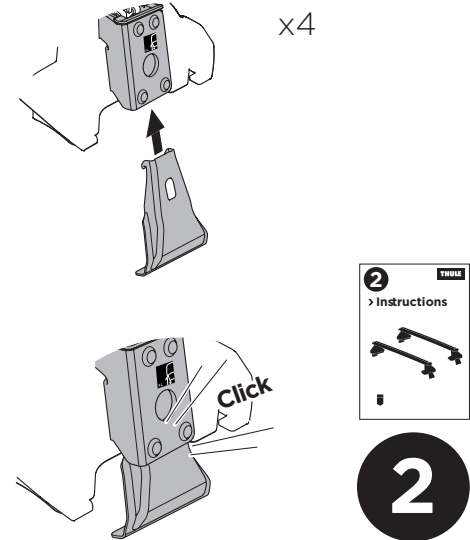

1

Kit 5186 FORD Fusion, 4-dr Sedan, 13-

ISO 11154-E

1 **1 KIT** + **2 FOOT PACK**

2

3

THULE WingBar Evo	THULE WingBar Edge	THULE WingBar	THULE SquareBar	Evo X (scale)	Edge X (scale)
FORD Fusion, 4-dr Sedan, 13-				46	E

THULE ProBar	THULE SlideBar	X (mm/inch)		
FORD Fusion, 4-dr Sedan, 13-		1111 mm / 43 3/4"		

THULE WingBar Evo	THULE WingBar Edge	THULE WingBar	THULE SquareBar	Evo Y (scale)	Edge Y (scale)
FORD Fusion, 4-dr Sedan, 13-				44	I

THULE ProBar	THULE SlideBar	Y (mm/inch)		
FORD Fusion, 4-dr Sedan, 13-		1091 mm / 43"		

	W (mm/inch)	Z (mm/inch)
FORD Fusion, 4-dr Sedan, 13-	700 mm / 27 1/2"	275 mm / 10 7/8"