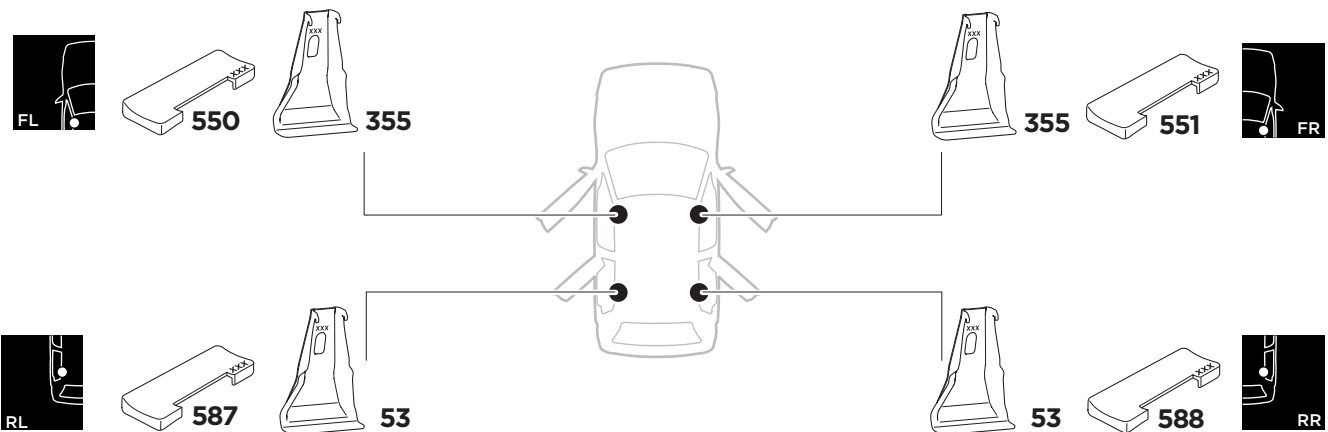

1

Kit 5183

CHEVROLET Cruze, 4-dr Sedan, 09-15

CHEVROLET Cruze, 4-dr Sedan, *11-15

CHEVROLET Cruze, 5-dr Hatchback, 11-15

DAEWOO Lacetti Premiere, 4-dr Sedan, 09-15

HOLDEN Cruze, 4-dr Sedan, 09-15

*North America

ISO 11154-E