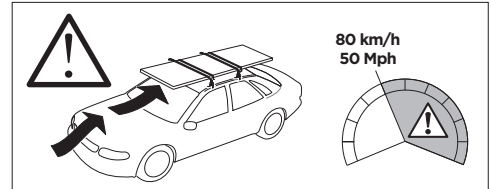

1

Kit 5183

CHEVROLET Cruze, 4-dr Sedan, 09-15

CHEVROLET Cruze, 4-dr Sedan, *11-15

CHEVROLET Cruze, 5-dr Hatchback, 11-15

DAEWOO Lacetti Premiere, 4-dr Sedan, 09-15

HOLDEN Cruze, 4-dr Sedan, 09-15

*North America

ISO 11154-E