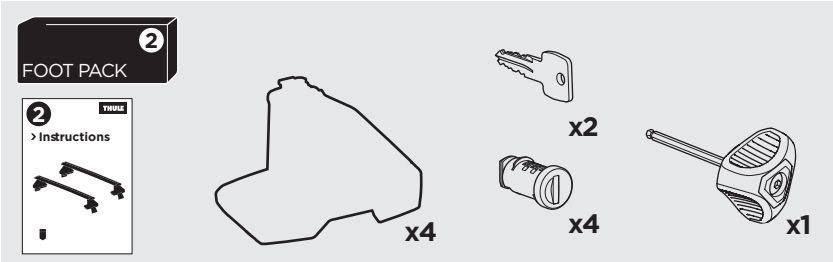

1

Kit 5183

CHEVROLET Cruze, 4-dr Sedan, 09-15

CHEVROLET Cruze, 4-dr Sedan, *11-15

CHEVROLET Cruze, 5-dr Hatchback, 11-15

DAEWOO Lacetti Premiere, 4-dr Sedan, 09-15

HOLDEN Cruze, 4-dr Sedan, 09-15

*North America

ISO 11154-E