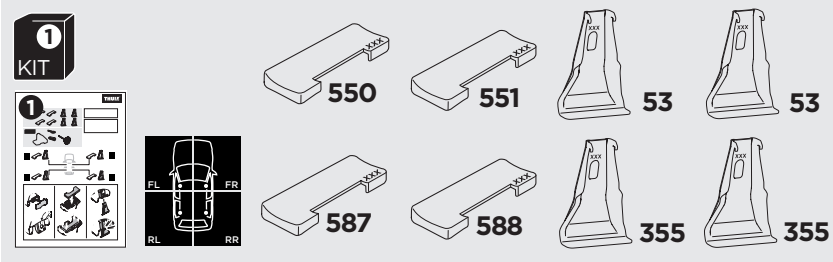

1

Kit 5183

CHEVROLET Cruze, 4-dr Sedan, 09-15

CHEVROLET Cruze, 4-dr Sedan, *11-15

CHEVROLET Cruze, 5-dr Hatchback, 11-15

DAEWOO Lacetti Premiere, 4-dr Sedan, 09-15

HOLDEN Cruze, 4-dr Sedan, 09-15

*North America

ISO 11154-E