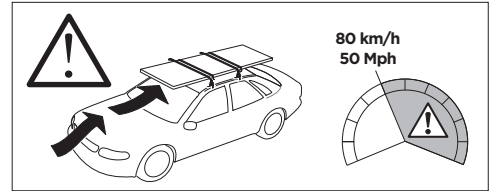

1

Kit 5180

HONDA Civic, 4-dr Sedan, 12-15

ACURA ILX, 4-dr Sedan, *13-

*North America

ISO 11154-E