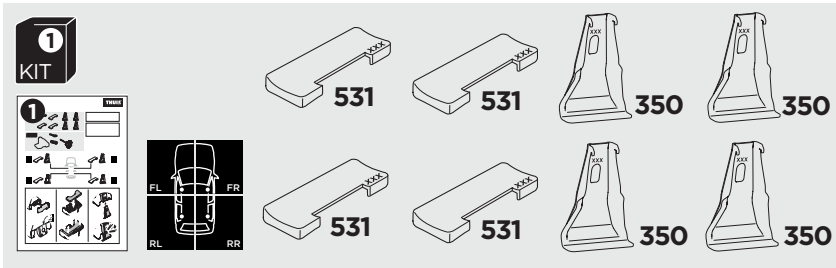

1

Kit 5177

FORD F-150, 4-dr Crew Cab, 15-
FORD F-150, 4-dr Super Cab, 15-

ISO 11154-E

1 KIT + FOOT PACK 2

x4

2

x4

3

x4

THULE WingBar Evo	THULE WingBar Edge	THULE WingBar	THULE SquareBar	Evo X (scale)	Edge X (scale)
FORD F-150, 4-dr Crew Cab, 15-				66	N/A
FORD F-150, 4-dr Super Cab, 15-				66	N/A

THULE ProBar	THULE SlideBar	X (mm/inch)
FORD F-150, 4-dr Crew Cab, 15-		1331 mm / 52 3/8"
FORD F-150, 4-dr Super Cab, 15-		1331 mm / 52 3/8"

THULE WingBar Evo	THULE WingBar Edge	THULE WingBar	THULE SquareBar	Evo Y (scale)	Edge Y (scale)
FORD F-150, 4-dr Crew Cab, 15-				63.5	N/A
FORD F-150, 4-dr Super Cab, 15-				63.5	N/A

THULE ProBar	THULE SlideBar	Y (mm/inch)
FORD F-150, 4-dr Crew Cab, 15-		1326 mm / 52 1/4"
FORD F-150, 4-dr Super Cab, 15-		1326 mm / 52 1/4"

	W (mm/inch)	Z (mm/inch)
FORD F-150, 4-dr Crew Cab, 15-	760 mm / 29 7/8"	340 mm / 13 3/8"
FORD F-150, 4-dr Super Cab, 15-	760 mm / 29 7/8"	340 mm / 13 3/8"