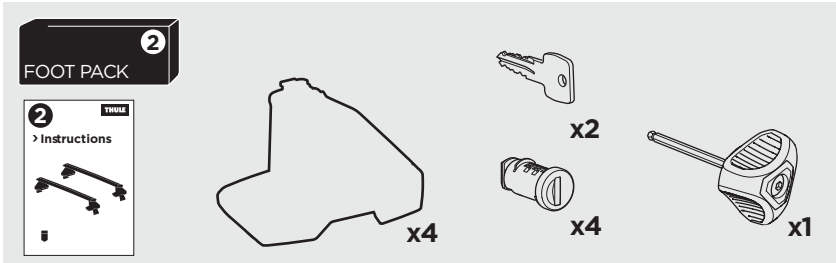

1

Kit 5177

FORD F-150, 4-dr Crew Cab, 15-
FORD F-150, 4-dr Super Cab, 15-

ISO 11154-E

1 KIT + FOOT PACK 2

x4

2

x4

3

x4

THULE WingBar Evo	THULE WingBar Edge	THULE WingBar	THULE SquareBar	Evo X (scale)	Edge X (scale)
FORD F-150, 4-dr Crew Cab, 15-				66	N/A
FORD F-150, 4-dr Super Cab, 15-				66	N/A

THULE ProBar	THULE SlideBar	X (mm/inch)
FORD F-150, 4-dr Crew Cab, 15-		1331 mm / 52 3/8"
FORD F-150, 4-dr Super Cab, 15-		1331 mm / 52 3/8"

THULE WingBar Evo	THULE WingBar Edge	THULE WingBar	THULE SquareBar	Evo Y (scale)	Edge Y (scale)
FORD F-150, 4-dr Crew Cab, 15-				63.5	N/A
FORD F-150, 4-dr Super Cab, 15-				63.5	N/A

THULE ProBar	THULE SlideBar	Y (mm/inch)
FORD F-150, 4-dr Crew Cab, 15-		1326 mm / 52 1/4"
FORD F-150, 4-dr Super Cab, 15-		1326 mm / 52 1/4"