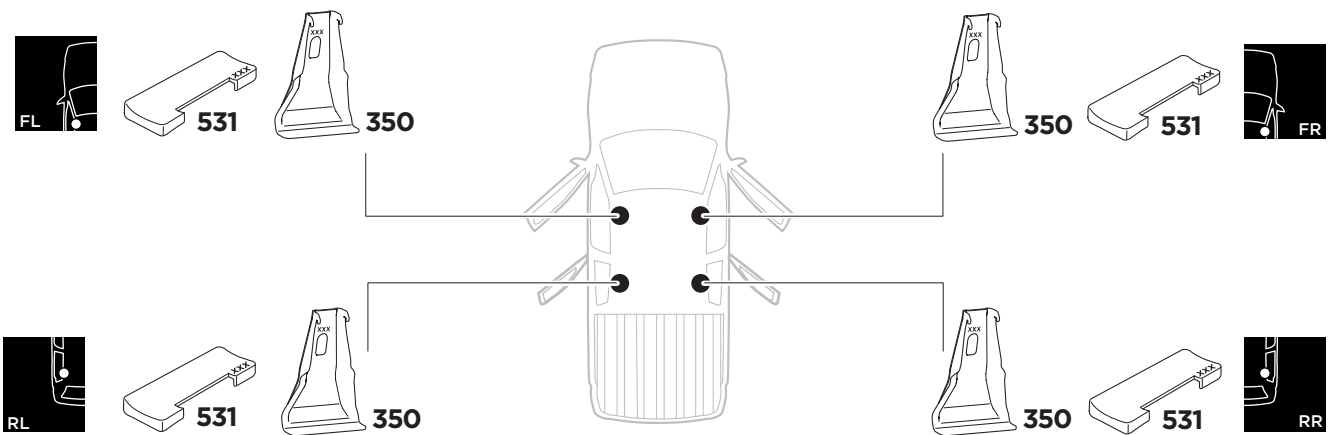

1

Kit 5177

FORD F-150, 4-dr Crew Cab, 15-
FORD F-150, 4-dr Super Cab, 15-

ISO 11154-E

1 KIT + FOOT PACK 2

x4

2

x4

3

x4

THULE WingBar Evo	THULE WingBar Edge	THULE WingBar	THULE SquareBar	Evo X (scale)	Edge X (scale)
FORD F-150, 4-dr Crew Cab, 15-				66	N/A
FORD F-150, 4-dr Super Cab, 15-				66	N/A

THULE ProBar	THULE SlideBar	X (mm/inch)
FORD F-150, 4-dr Crew Cab, 15-		1331 mm / 52 3/8"
FORD F-150, 4-dr Super Cab, 15-		1331 mm / 52 3/8"

THULE WingBar Evo	THULE WingBar Edge	THULE WingBar	THULE SquareBar	Evo Y (scale)	Edge Y (scale)
FORD F-150, 4-dr Crew Cab, 15-				63.5	N/A
FORD F-150, 4-dr Super Cab, 15-				63.5	N/A

THULE ProBar	THULE SlideBar	Y (mm/inch)
FORD F-150, 4-dr Crew Cab, 15-		1326 mm / 52 1/4"
FORD F-150, 4-dr Super Cab, 15-		1326 mm / 52 1/4"

	W (mm/inch)	Z (mm/inch)
FORD F-150, 4-dr Crew Cab, 15-	760 mm / 29 7/8"	340 mm / 13 3/8"
FORD F-150, 4-dr Super Cab, 15-	760 mm / 29 7/8"	340 mm / 13 3/8"