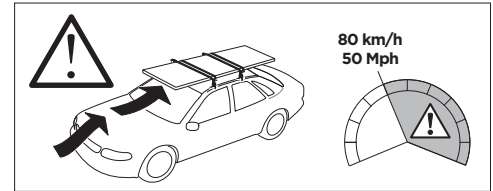

1

Kit 5177

FORD F-150, 4-dr Crew Cab, 15-
FORD F-150, 4-dr Super Cab, 15-

ISO 11154-E