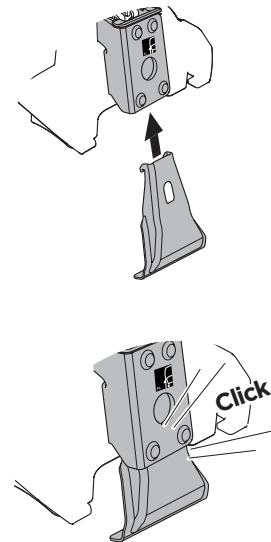

1

Kit 5177

FORD F-150, 4-dr Crew Cab, 15-
FORD F-150, 4-dr Super Cab, 15-

ISO 11154-E

1 KIT + FOOT PACK 2

x4

2

x4

3

x4

THULE WingBar Evo	THULE WingBar Edge	THULE WingBar	THULE SquareBar	Evo X (scale)	Edge X (scale)
FORD F-150, 4-dr Crew Cab, 15-				66	N/A
FORD F-150, 4-dr Super Cab, 15-				66	N/A

THULE ProBar	THULE SlideBar	X (mm/inch)
FORD F-150, 4-dr Crew Cab, 15-		1331 mm / 52 3/8"
FORD F-150, 4-dr Super Cab, 15-		1331 mm / 52 3/8"