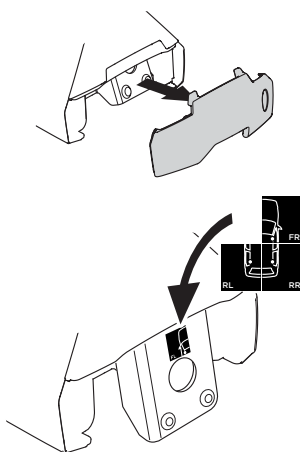

1

Kit 5177

FORD F-150, 4-dr Crew Cab, 15-
FORD F-150, 4-dr Super Cab, 15-

ISO 11154-E

1 KIT + FOOT PACK 2

x4

2

x4

3

x4

THULE WingBar Evo	THULE WingBar Edge	THULE WingBar	THULE SquareBar	Evo X (scale)	Edge X (scale)
FORD F-150, 4-dr Crew Cab, 15-				66	N/A
FORD F-150, 4-dr Super Cab, 15-				66	N/A

THULE ProBar	THULE SlideBar	X (mm/inch)
FORD F-150, 4-dr Crew Cab, 15-		1331 mm / 52 3/8"
FORD F-150, 4-dr Super Cab, 15-		1331 mm / 52 3/8"

THULE WingBar Evo	THULE WingBar Edge	THULE WingBar	THULE SquareBar	Evo Y (scale)	Edge Y (scale)
FORD F-150, 4-dr Crew Cab, 15-				63.5	N/A
FORD F-150, 4-dr Super Cab, 15-				63.5	N/A

THULE ProBar	THULE SlideBar	Y (mm/inch)
FORD F-150, 4-dr Crew Cab, 15-		1326 mm / 52 1/4"
FORD F-150, 4-dr Super Cab, 15-		1326 mm / 52 1/4"

	W (mm/inch)	Z (mm/inch)
FORD F-150, 4-dr Crew Cab, 15-	760 mm / 29 7/8"	340 mm / 13 3/8"
FORD F-150, 4-dr Super Cab, 15-	760 mm / 29 7/8"	340 mm / 13 3/8"