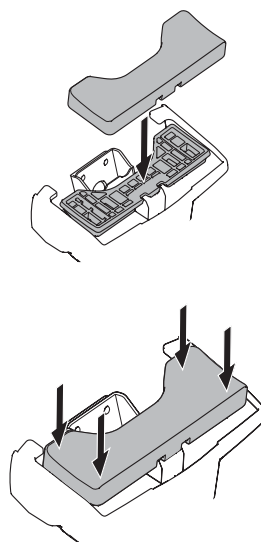

1

Kit 5177

FORD F-150, 4-dr Crew Cab, 15-
FORD F-150, 4-dr Super Cab, 15-

ISO 11154-E

1 KIT + FOOT PACK 2

x4

2

x4

3

x4

THULE WingBar Evo	THULE WingBar Edge	THULE WingBar	THULE SquareBar	Evo X (scale)	Edge X (scale)
FORD F-150, 4-dr Crew Cab, 15-				66	N/A
FORD F-150, 4-dr Super Cab, 15-				66	N/A

THULE ProBar	THULE SlideBar	X (mm/inch)
FORD F-150, 4-dr Crew Cab, 15-		1331 mm / 52 3/8"
FORD F-150, 4-dr Super Cab, 15-		1331 mm / 52 3/8"

THULE WingBar Evo	THULE WingBar Edge	THULE WingBar	THULE SquareBar	Evo Y (scale)	Edge Y (scale)
FORD F-150, 4-dr Crew Cab, 15-				63.5	N/A
FORD F-150, 4-dr Super Cab, 15-				63.5	N/A

THULE ProBar	THULE SlideBar	Y (mm/inch)
FORD F-150, 4-dr Crew Cab, 15-		1326 mm / 52 1/4"
FORD F-150, 4-dr Super Cab, 15-		1326 mm / 52 1/4"

	W (mm/inch)	Z (mm/inch)
FORD F-150, 4-dr Crew Cab, 15-	760 mm / 29 7/8"	340 mm / 13 3/8"
FORD F-150, 4-dr Super Cab, 15-	760 mm / 29 7/8"	340 mm / 13 3/8"