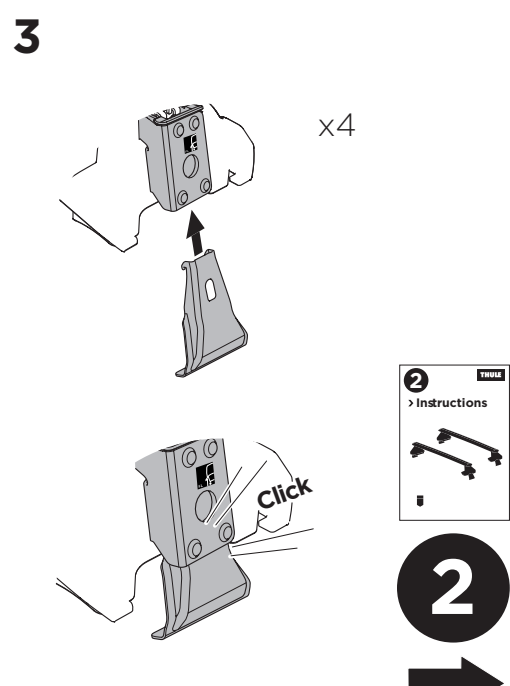

1

Kit 5171

FIAT 500L, 5-dr Hatchback, 12-

ISO 11154-E