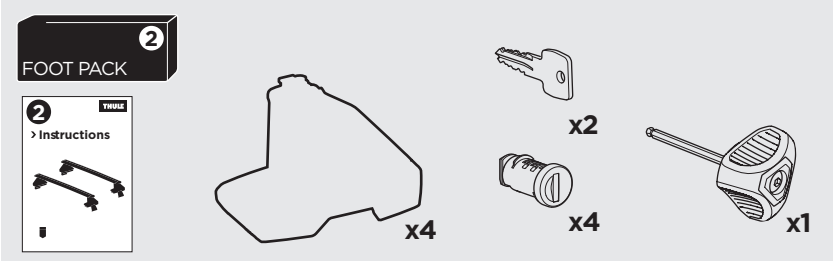

1

Kit 5168

NISSAN Note II, 5-dr MPV, 12-
NISSAN Versa Note, 5-dr Hatchback, 14- *

*North America

ISO 11154-E

THULE WingBar Evo	THULE WingBar Edge	THULE WingBar	THULE SquareBar	Evo X (scale)	Edge X (scale)
NISSAN Note II, 5-dr MPV, 12-				33	M
NISSAN Versa Note, 5-dr Hatchback, 14-				33	M

THULE ProBar	THULE SlideBar	X (mm/inch)		
NISSAN Note II, 5-dr MPV, 12-		981 mm / 38 5/8"		
NISSAN Versa Note, 5-dr Hatchback, 14-		981 mm / 38 5/8"		

THULE WingBar Evo	THULE WingBar Edge	THULE WingBar	THULE SquareBar	Evo Y (scale)	Edge Y (scale)
NISSAN Note II, 5-dr MPV, 12-				30	A
NISSAN Versa Note, 5-dr Hatchback, 14-				30	A

THULE ProBar	THULE SlideBar	Y (mm/inch)		
NISSAN Note II, 5-dr MPV, 12-		951 mm / 37 1/2"		
NISSAN Versa Note, 5-dr Hatchback, 14-		951 mm / 37 1/2"		

	W (mm/inch)	Z (mm/inch)
NISSAN Note II, 5-dr MPV, 12-	700 mm / 27 1/2"	330 mm / 13"
NISSAN Versa Note, 5-dr Hatchback, 14-	700 mm / 27 1/2"	330 mm / 13"