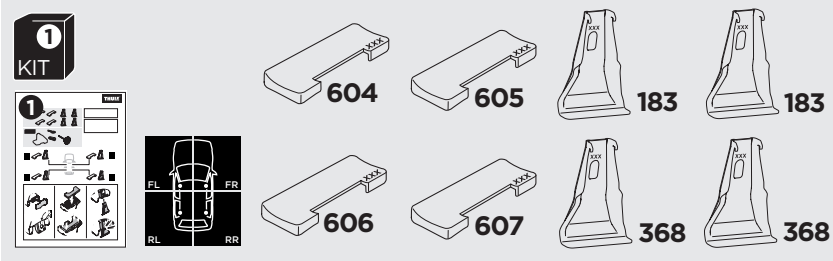

1

Kit 5168

NISSAN Note II, 5-dr MPV, 12-
NISSAN Versa Note, 5-dr Hatchback, 14- *

*North America

ISO 11154-E

THULE WingBar Evo	THULE WingBar Edge	THULE WingBar	THULE SquareBar	Evo X (scale)	Edge X (scale)
NISSAN Note II, 5-dr MPV, 12-				33	M
NISSAN Versa Note, 5-dr Hatchback, 14-				33	M

THULE ProBar	THULE SlideBar	X (mm/inch)		
NISSAN Note II, 5-dr MPV, 12-		981 mm / 38 5/8"		
NISSAN Versa Note, 5-dr Hatchback, 14-		981 mm / 38 5/8"		

THULE WingBar Evo	THULE WingBar Edge	THULE WingBar	THULE SquareBar	Evo Y (scale)	Edge Y (scale)
NISSAN Note II, 5-dr MPV, 12-				30	A
NISSAN Versa Note, 5-dr Hatchback, 14-				30	A

THULE ProBar	THULE SlideBar	Y (mm/inch)		
NISSAN Note II, 5-dr MPV, 12-		951 mm / 37 1/2"		
NISSAN Versa Note, 5-dr Hatchback, 14-		951 mm / 37 1/2"		

	W (mm/inch)	Z (mm/inch)
NISSAN Note II, 5-dr MPV, 12-	700 mm / 27 1/2"	330 mm / 13"
NISSAN Versa Note, 5-dr Hatchback, 14-	700 mm / 27 1/2"	330 mm / 13"