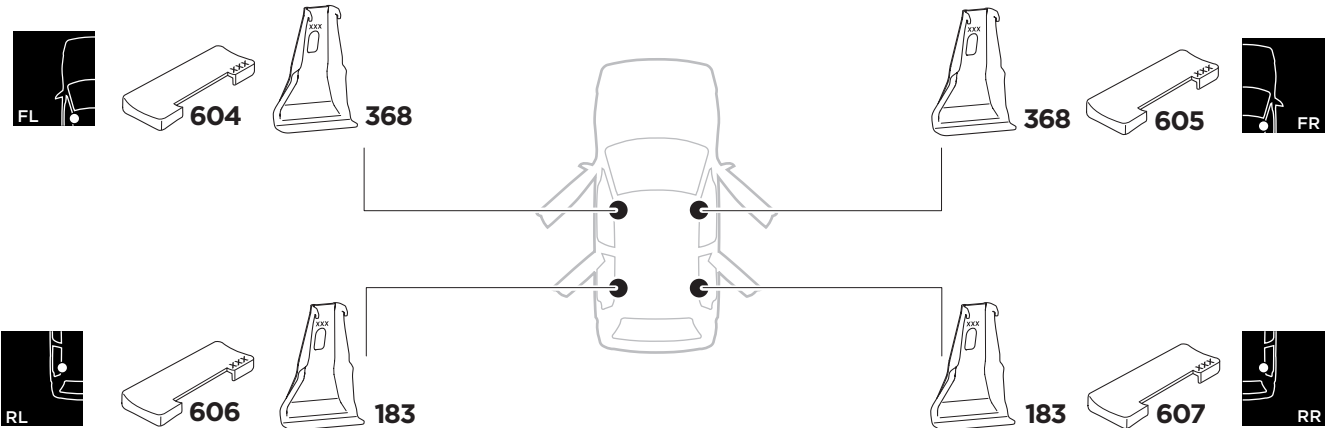

1

Kit 5168

NISSAN Note II, 5-dr MPV, 12-
NISSAN Versa Note, 5-dr Hatchback, 14- *

*North America

ISO 11154-E

THULE WingBar Evo	THULE WingBar Edge	THULE WingBar	THULE SquareBar	Evo X (scale)	Edge X (scale)
NISSAN Note II, 5-dr MPV, 12-				33	M
NISSAN Versa Note, 5-dr Hatchback, 14-				33	M

THULE ProBar	THULE SlideBar	X (mm/inch)		
NISSAN Note II, 5-dr MPV, 12-		981 mm / 38 5/8"		
NISSAN Versa Note, 5-dr Hatchback, 14-		981 mm / 38 5/8"		

THULE WingBar Evo	THULE WingBar Edge	THULE WingBar	THULE SquareBar	Evo Y (scale)	Edge Y (scale)
NISSAN Note II, 5-dr MPV, 12-				30	A
NISSAN Versa Note, 5-dr Hatchback, 14-				30	A

THULE ProBar	THULE SlideBar	Y (mm/inch)		
NISSAN Note II, 5-dr MPV, 12-		951 mm / 37 1/2"		
NISSAN Versa Note, 5-dr Hatchback, 14-		951 mm / 37 1/2"		

	W (mm/inch)	Z (mm/inch)
NISSAN Note II, 5-dr MPV, 12-	700 mm / 27 1/2"	330 mm / 13"
NISSAN Versa Note, 5-dr Hatchback, 14-	700 mm / 27 1/2"	330 mm / 13"