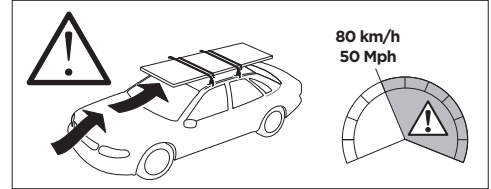

1

Kit 5168

NISSAN Note II, 5-dr MPV, 12-
NISSAN Versa Note, 5-dr Hatchback, 14- *

*North America

ISO 11154-E

THULE WingBar Evo	THULE WingBar Edge	THULE WingBar	THULE SquareBar	Evo X (scale)	Edge X (scale)
NISSAN Note II, 5-dr MPV, 12-				33	M
NISSAN Versa Note, 5-dr Hatchback, 14-				33	M