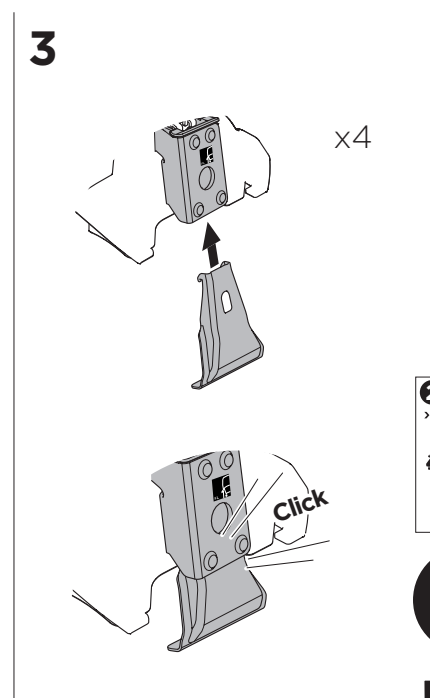

1

Kit 5168

NISSAN Note II, 5-dr MPV, 12-
NISSAN Versa Note, 5-dr Hatchback, 14- *

*North America

ISO 11154-E

THULE WingBar Evo	THULE WingBar Edge	THULE WingBar	THULE SquareBar	Evo X (scale)	Edge X (scale)
NISSAN Note II, 5-dr MPV, 12-				33	M
NISSAN Versa Note, 5-dr Hatchback, 14-				33	M

THULE ProBar	THULE SlideBar	X (mm/inch)		
NISSAN Note II, 5-dr MPV, 12-		981 mm / 38 5/8"		
NISSAN Versa Note, 5-dr Hatchback, 14-		981 mm / 38 5/8"		

THULE WingBar Evo	THULE WingBar Edge	THULE WingBar	THULE SquareBar	Evo Y (scale)	Edge Y (scale)
NISSAN Note II, 5-dr MPV, 12-				30	A
NISSAN Versa Note, 5-dr Hatchback, 14-				30	A

THULE ProBar	THULE SlideBar	Y (mm/inch)		
NISSAN Note II, 5-dr MPV, 12-		951 mm / 37 1/2"		
NISSAN Versa Note, 5-dr Hatchback, 14-		951 mm / 37 1/2"		

	W (mm/inch)	Z (mm/inch)
NISSAN Note II, 5-dr MPV, 12-	700 mm / 27 1/2"	330 mm / 13"
NISSAN Versa Note, 5-dr Hatchback, 14-	700 mm / 27 1/2"	330 mm / 13"