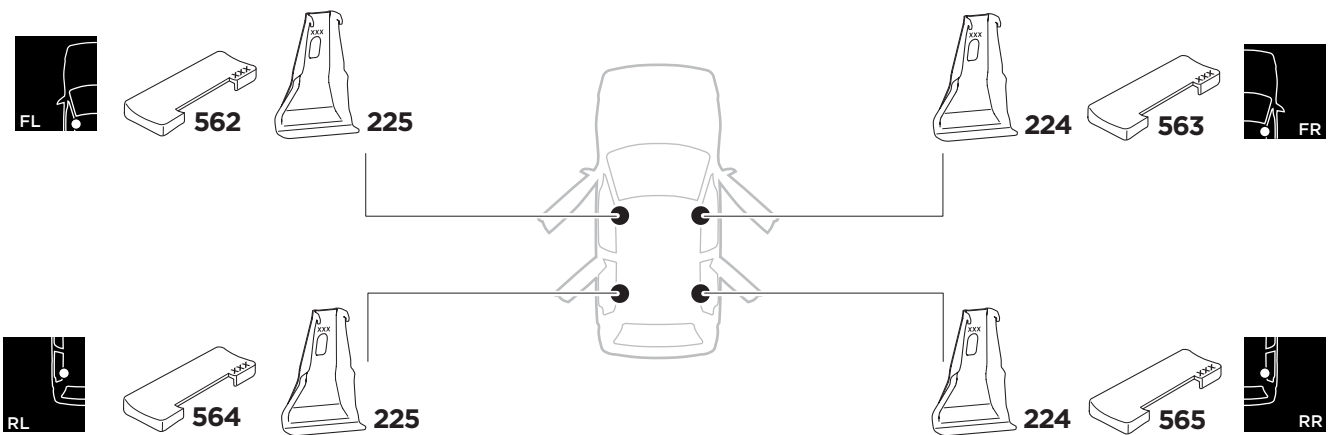

1

Kit 5164

AUDI A7, 5-dr Hatchback, 18-

ISO 11154-E