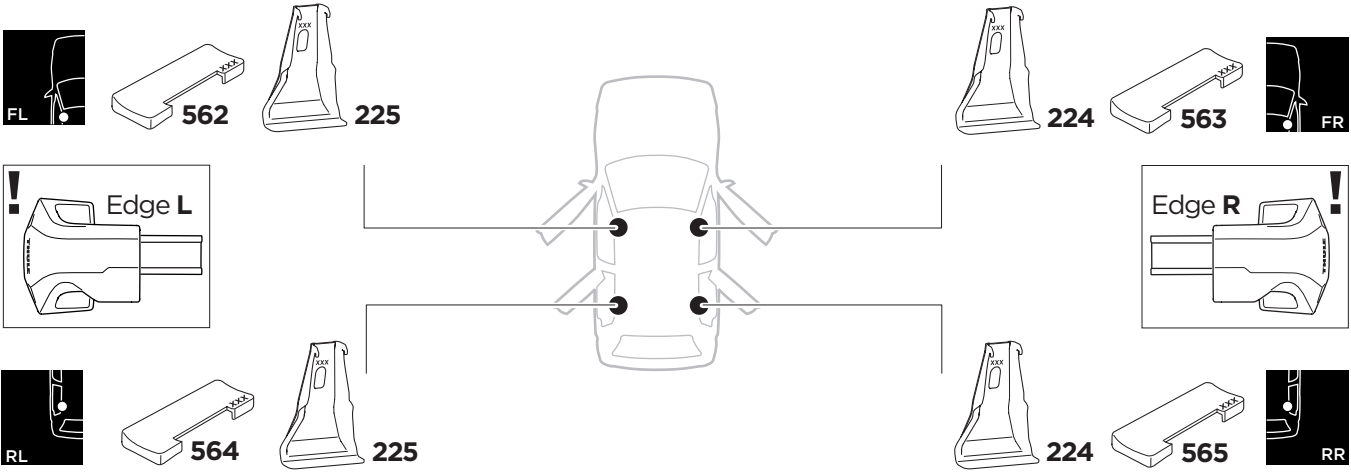

1

Kit 145164

AUDI A7, 5-dr Hatchback, 18-

ISO 11154-E

THULE WingBar Evo	THULE WingBar Edge	THULE WingBar	THULE SquareBar Evo	Evo X (scale)	Edge X (scale)
AUDI A7, 5-dr Hatchback, 18-				45,5	F

THULE ProBar Evo	THULE SlideBar Evo	X (mm/inch)		
AUDI A7, 5-dr Hatchback, 18-		1106 mm / 43 1/2"		

THULE WingBar Evo	THULE WingBar Edge	THULE WingBar	THULE SquareBar Evo	Evo Y (scale)	Edge Y (scale)
AUDI A7, 5-dr Hatchback, 18-				42,5	L

THULE ProBar Evo	THULE SlideBar Evo	Y (mm/inch)		
AUDI A7, 5-dr Hatchback, 18-		1076 mm / 42 3/8"		

	W (mm/inch)	Z (mm/inch)
AUDI A7, 5-dr Hatchback, 18-	760 mm / 29 7/8"	175 mm / 6 7/8"

i