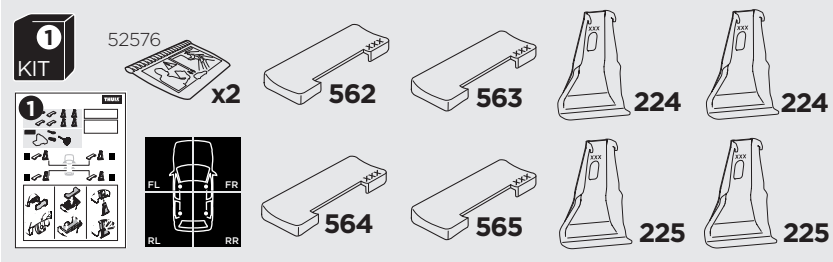

1

Kit 145164

AUDI A7, 5-dr Hatchback, 18-

ISO 11154-E

THULE WingBar Evo	THULE WingBar Edge	THULE WingBar	THULE SquareBar Evo	Evo X (scale)	Edge X (scale)
AUDI A7, 5-dr Hatchback, 18-				45,5	F

THULE ProBar Evo	THULE SlideBar Evo	X (mm/inch)		
AUDI A7, 5-dr Hatchback, 18-		1106 mm / 43 1/2"		

THULE WingBar Evo	THULE WingBar Edge	THULE WingBar	THULE SquareBar Evo	Evo Y (scale)	Edge Y (scale)
AUDI A7, 5-dr Hatchback, 18-				42,5	L

THULE ProBar Evo	THULE SlideBar Evo	Y (mm/inch)		
AUDI A7, 5-dr Hatchback, 18-		1076 mm / 42 3/8"		

	W (mm/inch)	Z (mm/inch)
AUDI A7, 5-dr Hatchback, 18-	760 mm / 29 7/8"	175 mm / 6 7/8"

i