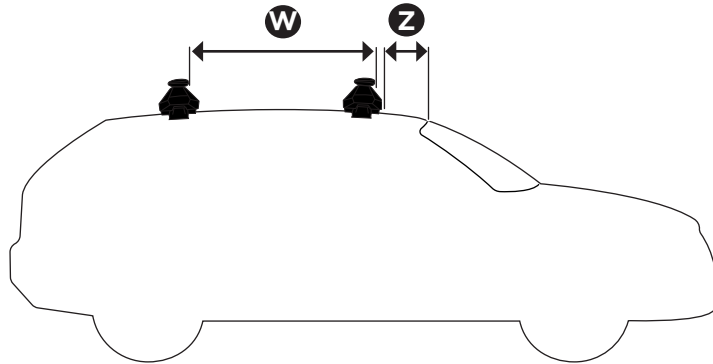

1

Kit 145164

AUDI A7, 5-dr Hatchback, 18-

ISO 11154-E

THULE WingBar Evo	THULE WingBar Edge	THULE WingBar	THULE SquareBar Evo	Evo X (scale)	Edge X (scale)
AUDI A7, 5-dr Hatchback, 18-				45,5	F

THULE ProBar Evo	THULE SlideBar Evo	X (mm/inch)		
AUDI A7, 5-dr Hatchback, 18-		1106 mm / 43 1/2"		

THULE WingBar Evo	THULE WingBar Edge	THULE WingBar	THULE SquareBar Evo	Evo Y (scale)	Edge Y (scale)
AUDI A7, 5-dr Hatchback, 18-				42,5	L

THULE ProBar Evo	THULE SlideBar Evo	Y (mm/inch)		
AUDI A7, 5-dr Hatchback, 18-		1076 mm / 42 3/8"		

	W (mm/inch)	Z (mm/inch)
AUDI A7, 5-dr Hatchback, 18-	760 mm / 29 7/8"	175 mm / 6 7/8"

i