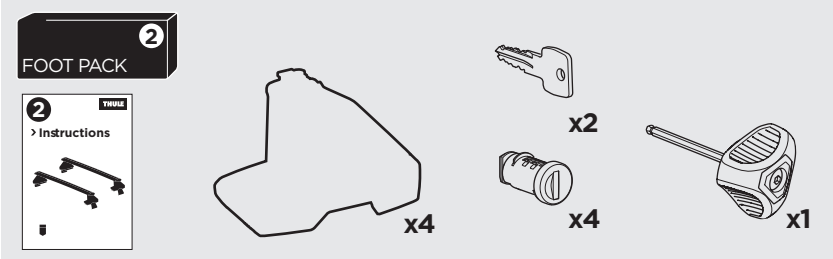

1

Kit 145164

AUDI A7, 5-dr Hatchback, 18-

ISO 11154-E

THULE WingBar Evo	THULE WingBar Edge	THULE WingBar	THULE SquareBar Evo	Evo X (scale)	Edge X (scale)
AUDI A7, 5-dr Hatchback, 18-				45,5	F

THULE ProBar Evo	THULE SlideBar Evo	X (mm/inch)		
AUDI A7, 5-dr Hatchback, 18-		1106 mm / 43 1/2"		

THULE WingBar Evo	THULE WingBar Edge	THULE WingBar	THULE SquareBar Evo	Evo Y (scale)	Edge Y (scale)
AUDI A7, 5-dr Hatchback, 18-				42,5	L

THULE ProBar Evo	THULE SlideBar Evo	Y (mm/inch)		
AUDI A7, 5-dr Hatchback, 18-		1076 mm / 42 3/8"		

	W (mm/inch)	Z (mm/inch)
AUDI A7, 5-dr Hatchback, 18-	760 mm / 29 7/8"	175 mm / 6 7/8"

i