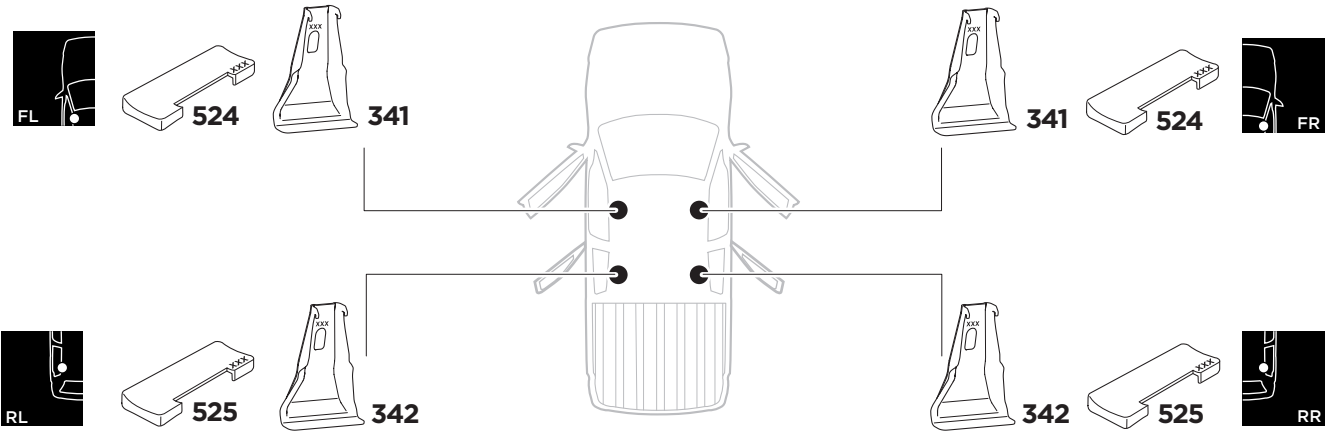

1

Kit 5160

NISSAN Frontier, 4-dr Pickup Double Cab, 05-15
 NISSAN Navara, 4-dr Pickup Double Cab, 05-15

 THULE WingBar Evo  THULE WingBar Edge  THULE WingBar  THULE SquareBar	Evo X (scale)	Edge X (scale)
NISSAN Frontier, 4-dr Pickup Double Cab, 05-15	46,5	D
NISSAN Navara, 4-dr Pickup Double Cab, 05-15	46,5	D

 THULE ProBar  THULE SlideBar	X (mm/inch)
NISSAN Frontier, 4-dr Pickup Double Cab, 05-15	1116 mm / 43 7/8"
NISSAN Navara, 4-dr Pickup Double Cab, 05-15	1116 mm / 43 7/8"

 THULE WingBar Evo  THULE WingBar Edge  THULE WingBar  THULE SquareBar	Evo Y (scale)	Edge Y (scale)
NISSAN Frontier, 4-dr Pickup Double Cab, 05-15	45	G
NISSAN Navara, 4-dr Pickup Double Cab, 05-15	45	G

 THULE ProBar  THULE SlideBar	Y (mm/inch)
NISSAN Frontier, 4-dr Pickup Double Cab, 05-15	1101 mm / 43 3/8"
NISSAN Navara, 4-dr Pickup Double Cab, 05-15	1101 mm / 43 3/8"

	W (mm/inch)	Z (mm/inch)
NISSAN Frontier, 4-dr Pickup Double Cab, 05-15	700 mm / 27 1/2"	275 mm / 10 7/8"
NISSAN Navara, 4-dr Pickup Double Cab, 05-15	700 mm / 27 1/2"	275 mm / 10 7/8"