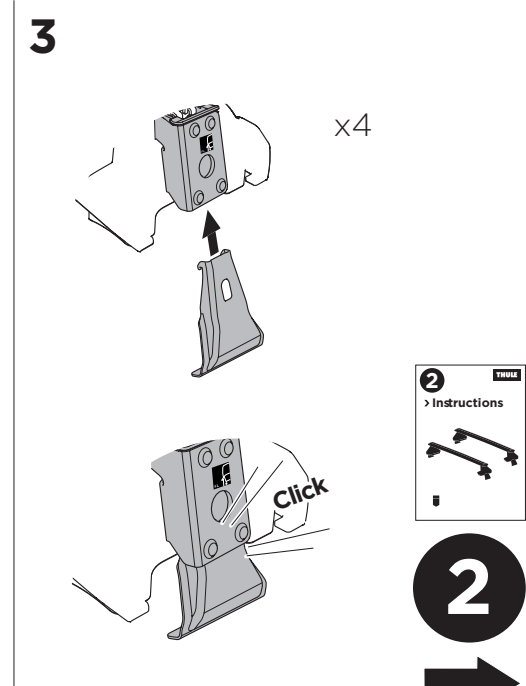

1

Kit 5160

NISSAN Frontier, 4-dr Pickup Double Cab, 05-15
 NISSAN Navara, 4-dr Pickup Double Cab, 05-15

 THULE WingBar Evo  THULE WingBar Edge  THULE WingBar  THULE SquareBar	Evo X (scale)	Edge X (scale)
NISSAN Frontier, 4-dr Pickup Double Cab, 05-15	46,5	D
NISSAN Navara, 4-dr Pickup Double Cab, 05-15	46,5	D

 THULE ProBar  THULE SlideBar	X (mm/inch)
NISSAN Frontier, 4-dr Pickup Double Cab, 05-15	1116 mm / 43 7/8"
NISSAN Navara, 4-dr Pickup Double Cab, 05-15	1116 mm / 43 7/8"

 THULE WingBar Evo  THULE WingBar Edge  THULE WingBar  THULE SquareBar	Evo Y (scale)	Edge Y (scale)
NISSAN Frontier, 4-dr Pickup Double Cab, 05-15	45	G
NISSAN Navara, 4-dr Pickup Double Cab, 05-15	45	G

 THULE ProBar  THULE SlideBar	Y (mm/inch)
NISSAN Frontier, 4-dr Pickup Double Cab, 05-15	1101 mm / 43 3/8"
NISSAN Navara, 4-dr Pickup Double Cab, 05-15	1101 mm / 43 3/8"

	W (mm/inch)	Z (mm/inch)
NISSAN Frontier, 4-dr Pickup Double Cab, 05-15	700 mm / 27 1/2"	275 mm / 10 7/8"
NISSAN Navara, 4-dr Pickup Double Cab, 05-15	700 mm / 27 1/2"	275 mm / 10 7/8"