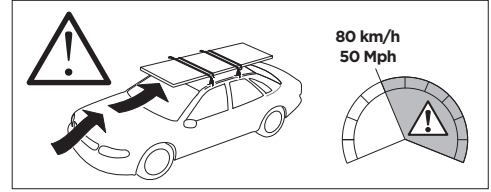

1

Kit 5160

NISSAN Frontier, 4-dr Pickup Double Cab, 05-15
 NISSAN Navara, 4-dr Pickup Double Cab, 05-15

 THULE WingBar Evo  THULE WingBar Edge  THULE WingBar  THULE SquareBar	Evo X (scale)	Edge X (scale)
NISSAN Frontier, 4-dr Pickup Double Cab, 05-15	46,5	D
NISSAN Navara, 4-dr Pickup Double Cab, 05-15	46,5	D

 THULE ProBar  THULE SlideBar	X (mm/inch)
NISSAN Frontier, 4-dr Pickup Double Cab, 05-15	1116 mm / 43 7/8"
NISSAN Navara, 4-dr Pickup Double Cab, 05-15	1116 mm / 43 7/8"

 THULE WingBar Evo  THULE WingBar Edge  THULE WingBar  THULE SquareBar	Evo Y (scale)	Edge Y (scale)
NISSAN Frontier, 4-dr Pickup Double Cab, 05-15	45	G
NISSAN Navara, 4-dr Pickup Double Cab, 05-15	45	G

 THULE ProBar  THULE SlideBar	Y (mm/inch)
NISSAN Frontier, 4-dr Pickup Double Cab, 05-15	1101 mm / 43 3/8"
NISSAN Navara, 4-dr Pickup Double Cab, 05-15	1101 mm / 43 3/8"

	W (mm/inch)	Z (mm/inch)
NISSAN Frontier, 4-dr Pickup Double Cab, 05-15	700 mm / 27 1/2"	275 mm / 10 7/8"
NISSAN Navara, 4-dr Pickup Double Cab, 05-15	700 mm / 27 1/2"	275 mm / 10 7/8"