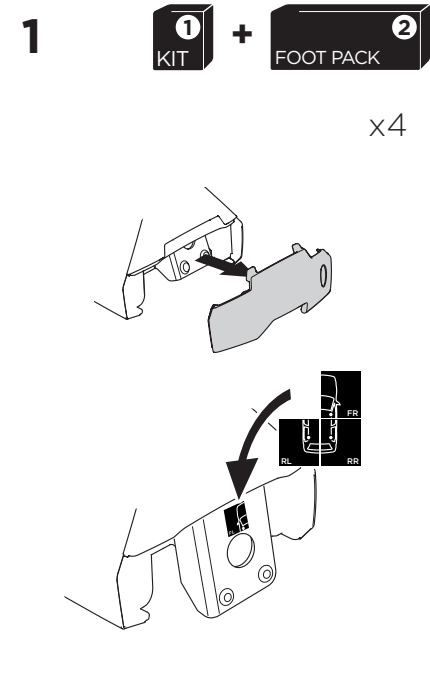

1

Kit 5160

NISSAN Frontier, 4-dr Pickup Double Cab, 05-15
 NISSAN Navara, 4-dr Pickup Double Cab, 05-15

 THULE WingBar Evo  THULE WingBar Edge  THULE WingBar  THULE SquareBar	Evo X (scale)	Edge X (scale)
NISSAN Frontier, 4-dr Pickup Double Cab, 05-15	46,5	D
NISSAN Navara, 4-dr Pickup Double Cab, 05-15	46,5	D

 THULE ProBar  THULE SlideBar	X (mm/inch)
NISSAN Frontier, 4-dr Pickup Double Cab, 05-15	1116 mm / 43 7/8"
NISSAN Navara, 4-dr Pickup Double Cab, 05-15	1116 mm / 43 7/8"

 THULE WingBar Evo  THULE WingBar Edge  THULE WingBar  THULE SquareBar	Evo Y (scale)	Edge Y (scale)
NISSAN Frontier, 4-dr Pickup Double Cab, 05-15	45	G
NISSAN Navara, 4-dr Pickup Double Cab, 05-15	45	G

 THULE ProBar  THULE SlideBar	Y (mm/inch)
NISSAN Frontier, 4-dr Pickup Double Cab, 05-15	1101 mm / 43 3/8"
NISSAN Navara, 4-dr Pickup Double Cab, 05-15	1101 mm / 43 3/8"

	W (mm/inch)	Z (mm/inch)
NISSAN Frontier, 4-dr Pickup Double Cab, 05-15	700 mm / 27 1/2"	275 mm / 10 7/8"
NISSAN Navara, 4-dr Pickup Double Cab, 05-15	700 mm / 27 1/2"	275 mm / 10 7/8"