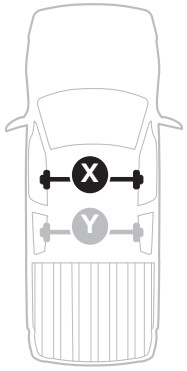

1

Kit 5160

NISSAN Frontier, 4-dr Pickup Double Cab, 05-15
 NISSAN Navara, 4-dr Pickup Double Cab, 05-15

 THULE WingBar Evo  THULE WingBar Edge  THULE WingBar  THULE SquareBar	Evo X (scale)	Edge X (scale)
NISSAN Frontier, 4-dr Pickup Double Cab, 05-15	46,5	D
NISSAN Navara, 4-dr Pickup Double Cab, 05-15	46,5	D

 THULE ProBar  THULE SlideBar	X (mm/inch)
NISSAN Frontier, 4-dr Pickup Double Cab, 05-15	1116 mm / 43 7/8"
NISSAN Navara, 4-dr Pickup Double Cab, 05-15	1116 mm / 43 7/8"

 THULE WingBar Evo  THULE WingBar Edge  THULE WingBar  THULE SquareBar	Evo Y (scale)	Edge Y (scale)
NISSAN Frontier, 4-dr Pickup Double Cab, 05-15	45	G
NISSAN Navara, 4-dr Pickup Double Cab, 05-15	45	G

 THULE ProBar  THULE SlideBar	Y (mm/inch)
NISSAN Frontier, 4-dr Pickup Double Cab, 05-15	1101 mm / 43 3/8"
NISSAN Navara, 4-dr Pickup Double Cab, 05-15	1101 mm / 43 3/8"

	W (mm/inch)	Z (mm/inch)
NISSAN Frontier, 4-dr Pickup Double Cab, 05-15	700 mm / 27 1/2"	275 mm / 10 7/8"
NISSAN Navara, 4-dr Pickup Double Cab, 05-15	700 mm / 27 1/2"	275 mm / 10 7/8"