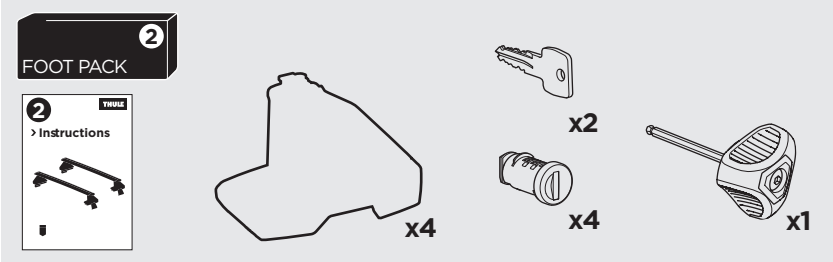

1

Kit 5160

NISSAN Frontier, 4-dr Pickup Double Cab, 05-15
 NISSAN Navara, 4-dr Pickup Double Cab, 05-15

 THULE WingBar Evo  THULE WingBar Edge  THULE WingBar  THULE SquareBar	Evo X (scale)	Edge X (scale)
NISSAN Frontier, 4-dr Pickup Double Cab, 05-15	46,5	D
NISSAN Navara, 4-dr Pickup Double Cab, 05-15	46,5	D

 THULE ProBar  THULE SlideBar	X (mm/inch)
NISSAN Frontier, 4-dr Pickup Double Cab, 05-15	1116 mm / 43 7/8"
NISSAN Navara, 4-dr Pickup Double Cab, 05-15	1116 mm / 43 7/8"

 THULE WingBar Evo  THULE WingBar Edge  THULE WingBar  THULE SquareBar	Evo Y (scale)	Edge Y (scale)
NISSAN Frontier, 4-dr Pickup Double Cab, 05-15	45	G
NISSAN Navara, 4-dr Pickup Double Cab, 05-15	45	G

 THULE ProBar  THULE SlideBar	Y (mm/inch)
NISSAN Frontier, 4-dr Pickup Double Cab, 05-15	1101 mm / 43 3/8"
NISSAN Navara, 4-dr Pickup Double Cab, 05-15	1101 mm / 43 3/8"

	W (mm/inch)	Z (mm/inch)
NISSAN Frontier, 4-dr Pickup Double Cab, 05-15	700 mm / 27 1/2"	275 mm / 10 7/8"
NISSAN Navara, 4-dr Pickup Double Cab, 05-15	700 mm / 27 1/2"	275 mm / 10 7/8"