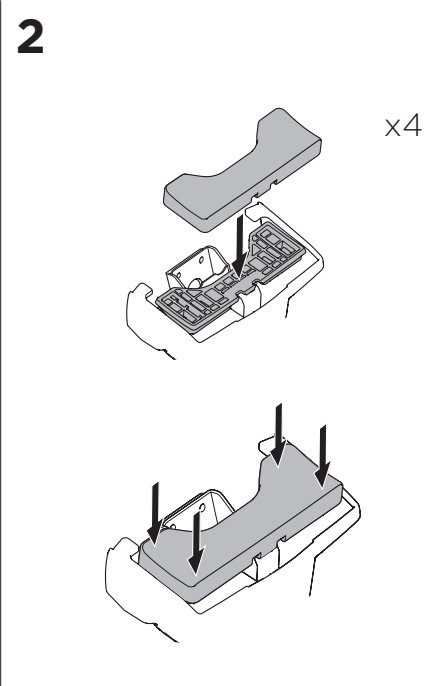

1

Kit 5160

NISSAN Frontier, 4-dr Pickup Double Cab, 05-15
 NISSAN Navara, 4-dr Pickup Double Cab, 05-15

 THULE WingBar Evo  THULE WingBar Edge  THULE WingBar  THULE SquareBar	Evo X (scale)	Edge X (scale)
NISSAN Frontier, 4-dr Pickup Double Cab, 05-15	46,5	D
NISSAN Navara, 4-dr Pickup Double Cab, 05-15	46,5	D

 THULE ProBar  THULE SlideBar	X (mm/inch)
NISSAN Frontier, 4-dr Pickup Double Cab, 05-15	1116 mm / 43 7/8"
NISSAN Navara, 4-dr Pickup Double Cab, 05-15	1116 mm / 43 7/8"

 THULE WingBar Evo  THULE WingBar Edge  THULE WingBar  THULE SquareBar	Evo Y (scale)	Edge Y (scale)
NISSAN Frontier, 4-dr Pickup Double Cab, 05-15	45	G
NISSAN Navara, 4-dr Pickup Double Cab, 05-15	45	G

 THULE ProBar  THULE SlideBar	Y (mm/inch)
NISSAN Frontier, 4-dr Pickup Double Cab, 05-15	1101 mm / 43 3/8"
NISSAN Navara, 4-dr Pickup Double Cab, 05-15	1101 mm / 43 3/8"

	W (mm/inch)	Z (mm/inch)
NISSAN Frontier, 4-dr Pickup Double Cab, 05-15	700 mm / 27 1/2"	275 mm / 10 7/8"
NISSAN Navara, 4-dr Pickup Double Cab, 05-15	700 mm / 27 1/2"	275 mm / 10 7/8"