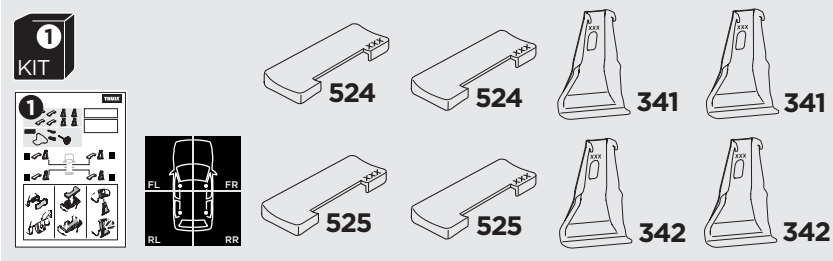

1

Kit 5160

NISSAN Frontier, 4-dr Pickup Double Cab, 05-15
 NISSAN Navara, 4-dr Pickup Double Cab, 05-15

 THULE WingBar Evo  THULE WingBar Edge  THULE WingBar  THULE SquareBar	Evo X (scale)	Edge X (scale)
NISSAN Frontier, 4-dr Pickup Double Cab, 05-15	46,5	D
NISSAN Navara, 4-dr Pickup Double Cab, 05-15	46,5	D

 THULE ProBar  THULE SlideBar	X (mm/inch)
NISSAN Frontier, 4-dr Pickup Double Cab, 05-15	1116 mm / 43 7/8"
NISSAN Navara, 4-dr Pickup Double Cab, 05-15	1116 mm / 43 7/8"

 THULE WingBar Evo  THULE WingBar Edge  THULE WingBar  THULE SquareBar	Evo Y (scale)	Edge Y (scale)
NISSAN Frontier, 4-dr Pickup Double Cab, 05-15	45	G
NISSAN Navara, 4-dr Pickup Double Cab, 05-15	45	G

 THULE ProBar  THULE SlideBar	Y (mm/inch)
NISSAN Frontier, 4-dr Pickup Double Cab, 05-15	1101 mm / 43 3/8"
NISSAN Navara, 4-dr Pickup Double Cab, 05-15	1101 mm / 43 3/8"

	W (mm/inch)	Z (mm/inch)
NISSAN Frontier, 4-dr Pickup Double Cab, 05-15	700 mm / 27 1/2"	275 mm / 10 7/8"
NISSAN Navara, 4-dr Pickup Double Cab, 05-15	700 mm / 27 1/2"	275 mm / 10 7/8"