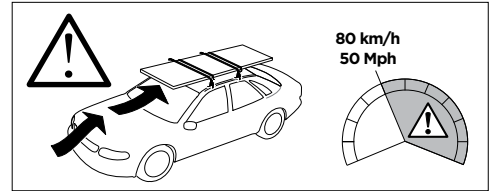

1

Kit 5153

LAND ROVER Range Rover Sport, 5-dr SUV, 14-

ISO 11154-E

THULE WingBar Evo	THULE WingBar Edge	THULE WingBar	THULE SquareBar	Evo X (scale)	Edge X (scale)
LAND ROVER Range Rover Sport, 5-dr SUV, 14-				60,5	-

THULE ProBar	THULE SlideBar	X (mm/inch)		
LAND ROVER Range Rover Sport, 5-dr SUV, 14-		1256 mm / 49 1/2"		

THULE WingBar Evo	THULE WingBar Edge	THULE WingBar	THULE SquareBar	Evo Y (scale)	Edge Y (scale)
LAND ROVER Range Rover Sport, 5-dr SUV, 14-				60	-

THULE ProBar	THULE SlideBar	Y (mm/inch)		
LAND ROVER Range Rover Sport, 5-dr SUV, 14-		1251 mm / 49 1/4"		

	W (mm/inch)	Z (mm/inch)
LAND ROVER Range Rover Sport, 5-dr SUV, 14-	750 mm / 29 1/2"	320 mm / 12 5/8"