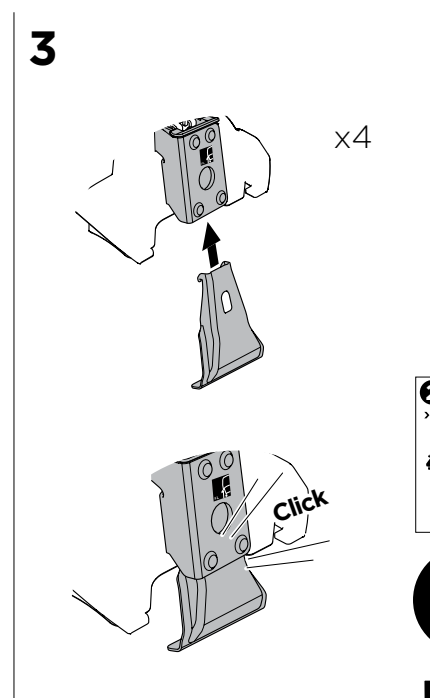

1

Kit 5153

LAND ROVER Range Rover Sport, 5-dr SUV, 14-

ISO 11154-E

THULE WingBar Evo	THULE WingBar Edge	THULE WingBar	THULE SquareBar	Evo X (scale)	Edge X (scale)
LAND ROVER Range Rover Sport, 5-dr SUV, 14-				60,5	-

THULE ProBar	THULE SlideBar	X (mm/inch)		
LAND ROVER Range Rover Sport, 5-dr SUV, 14-		1256 mm / 49 1/2"		

THULE WingBar Evo	THULE WingBar Edge	THULE WingBar	THULE SquareBar	Evo Y (scale)	Edge Y (scale)
LAND ROVER Range Rover Sport, 5-dr SUV, 14-				60	-

THULE ProBar	THULE SlideBar	Y (mm/inch)		
LAND ROVER Range Rover Sport, 5-dr SUV, 14-		1251 mm / 49 1/4"		

	W (mm/inch)	Z (mm/inch)
LAND ROVER Range Rover Sport, 5-dr SUV, 14-	750 mm / 29 1/2"	320 mm / 12 5/8"