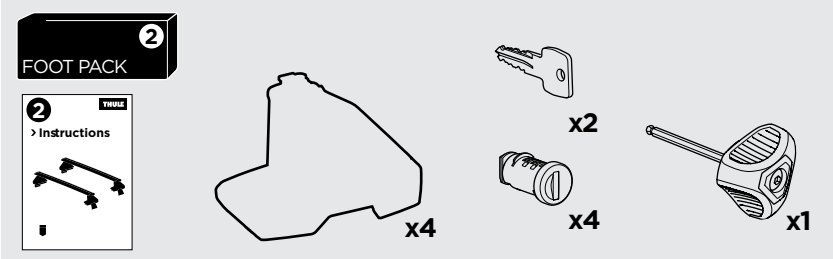

1

Kit 5153

LAND ROVER Range Rover Sport, 5-dr SUV, 14-

ISO 11154-E

THULE WingBar Evo	THULE WingBar Edge	THULE WingBar	THULE SquareBar	Evo X (scale)	Edge X (scale)
LAND ROVER Range Rover Sport, 5-dr SUV, 14-				60,5	-

THULE ProBar	THULE SlideBar	X (mm/inch)		
LAND ROVER Range Rover Sport, 5-dr SUV, 14-		1256 mm / 49 1/2"		

THULE WingBar Evo	THULE WingBar Edge	THULE WingBar	THULE SquareBar	Evo Y (scale)	Edge Y (scale)
LAND ROVER Range Rover Sport, 5-dr SUV, 14-				60	-

THULE ProBar	THULE SlideBar	Y (mm/inch)		
LAND ROVER Range Rover Sport, 5-dr SUV, 14-		1251 mm / 49 1/4"		

	W (mm/inch)	Z (mm/inch)
LAND ROVER Range Rover Sport, 5-dr SUV, 14-	750 mm / 29 1/2"	320 mm / 12 5/8"