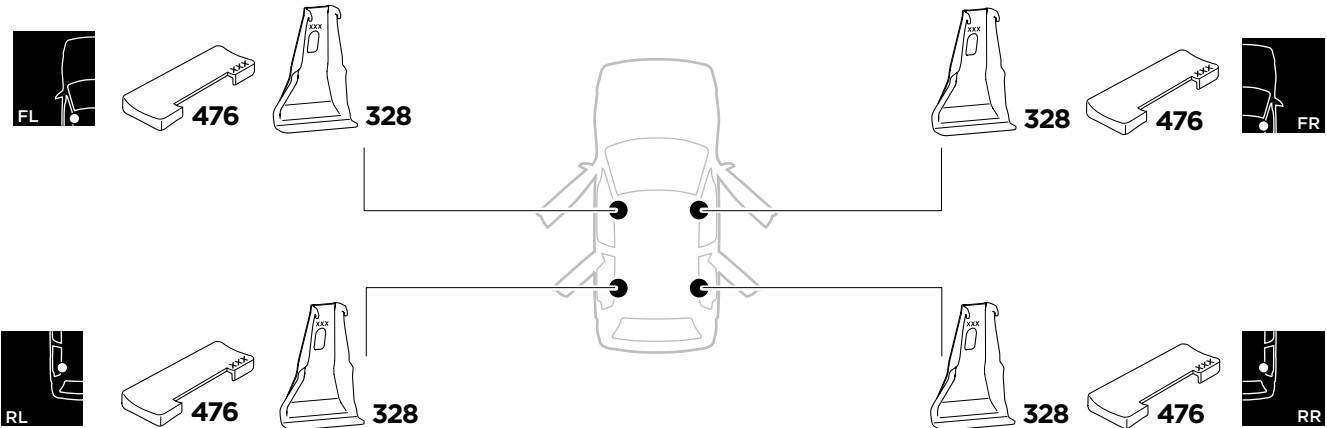

1

Kit 5153

LAND ROVER Range Rover Sport, 5-dr SUV, 14-

ISO 11154-E

THULE WingBar Evo	THULE WingBar Edge	THULE WingBar	THULE SquareBar	Evo X (scale)	Edge X (scale)
LAND ROVER Range Rover Sport, 5-dr SUV, 14-				60,5	-

THULE ProBar	THULE SlideBar	X (mm/inch)		
LAND ROVER Range Rover Sport, 5-dr SUV, 14-		1256 mm / 49 1/2"		

THULE WingBar Evo	THULE WingBar Edge	THULE WingBar	THULE SquareBar	Evo Y (scale)	Edge Y (scale)
LAND ROVER Range Rover Sport, 5-dr SUV, 14-				60	-

THULE ProBar	THULE SlideBar	Y (mm/inch)		
LAND ROVER Range Rover Sport, 5-dr SUV, 14-		1251 mm / 49 1/4"		

	W (mm/inch)	Z (mm/inch)
LAND ROVER Range Rover Sport, 5-dr SUV, 14-	750 mm / 29 1/2"	320 mm / 12 5/8"