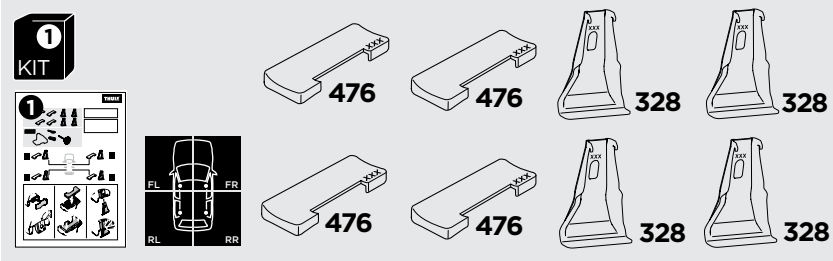

1

Kit 5153

LAND ROVER Range Rover Sport, 5-dr SUV, 14-

ISO 11154-E

THULE WingBar Evo	THULE WingBar Edge	THULE WingBar	THULE SquareBar	Evo X (scale)	Edge X (scale)
LAND ROVER Range Rover Sport, 5-dr SUV, 14-				60,5	-

THULE ProBar	THULE SlideBar	X (mm/inch)		
LAND ROVER Range Rover Sport, 5-dr SUV, 14-		1256 mm / 49 1/2"		

THULE WingBar Evo	THULE WingBar Edge	THULE WingBar	THULE SquareBar	Evo Y (scale)	Edge Y (scale)
LAND ROVER Range Rover Sport, 5-dr SUV, 14-				60	-

THULE ProBar	THULE SlideBar	Y (mm/inch)		
LAND ROVER Range Rover Sport, 5-dr SUV, 14-		1251 mm / 49 1/4"		

	W (mm/inch)	Z (mm/inch)
LAND ROVER Range Rover Sport, 5-dr SUV, 14-	750 mm / 29 1/2"	320 mm / 12 5/8"