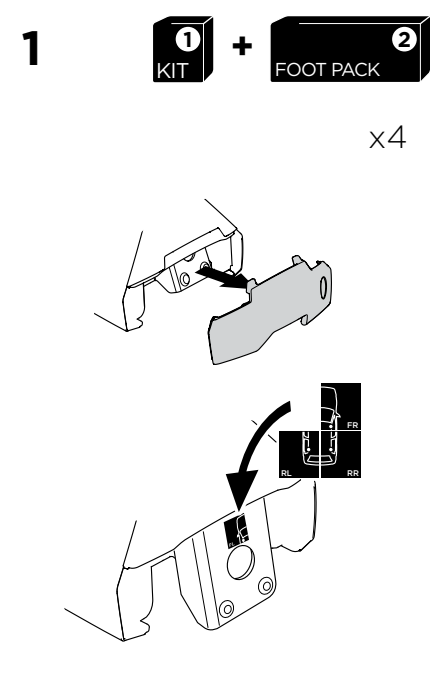

1

Kit 5153

LAND ROVER Range Rover Sport, 5-dr SUV, 14-

ISO 11154-E

THULE WingBar Evo	THULE WingBar Edge	THULE WingBar	THULE SquareBar	Evo X (scale)	Edge X (scale)
LAND ROVER Range Rover Sport, 5-dr SUV, 14-				60,5	-

THULE ProBar	THULE SlideBar	X (mm/inch)		
LAND ROVER Range Rover Sport, 5-dr SUV, 14-		1256 mm / 49 1/2"		

THULE WingBar Evo	THULE WingBar Edge	THULE WingBar	THULE SquareBar	Evo Y (scale)	Edge Y (scale)
LAND ROVER Range Rover Sport, 5-dr SUV, 14-				60	-

THULE ProBar	THULE SlideBar	Y (mm/inch)		
LAND ROVER Range Rover Sport, 5-dr SUV, 14-		1251 mm / 49 1/4"		

	W (mm/inch)	Z (mm/inch)
LAND ROVER Range Rover Sport, 5-dr SUV, 14-	750 mm / 29 1/2"	320 mm / 12 5/8"