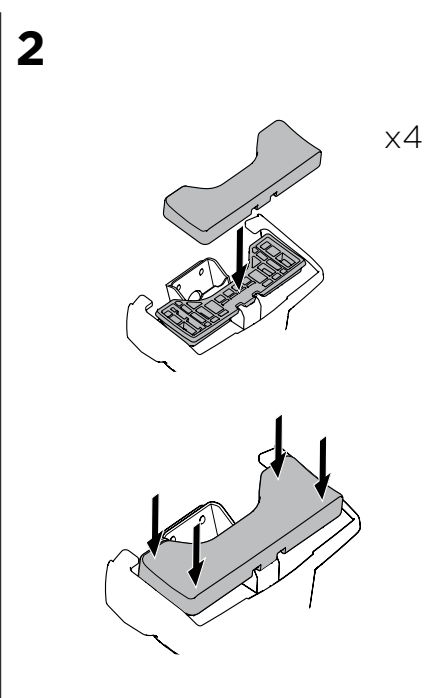

1

Kit 5153

LAND ROVER Range Rover Sport, 5-dr SUV, 14-

ISO 11154-E

THULE WingBar Evo	THULE WingBar Edge	THULE WingBar	THULE SquareBar	Evo X (scale)	Edge X (scale)
LAND ROVER Range Rover Sport, 5-dr SUV, 14-				60,5	-

THULE ProBar	THULE SlideBar	X (mm/inch)		
LAND ROVER Range Rover Sport, 5-dr SUV, 14-		1256 mm / 49 1/2"		

THULE WingBar Evo	THULE WingBar Edge	THULE WingBar	THULE SquareBar	Evo Y (scale)	Edge Y (scale)
LAND ROVER Range Rover Sport, 5-dr SUV, 14-				60	-

THULE ProBar	THULE SlideBar	Y (mm/inch)		
LAND ROVER Range Rover Sport, 5-dr SUV, 14-		1251 mm / 49 1/4"		

	W (mm/inch)	Z (mm/inch)
LAND ROVER Range Rover Sport, 5-dr SUV, 14-	750 mm / 29 1/2"	320 mm / 12 5/8"