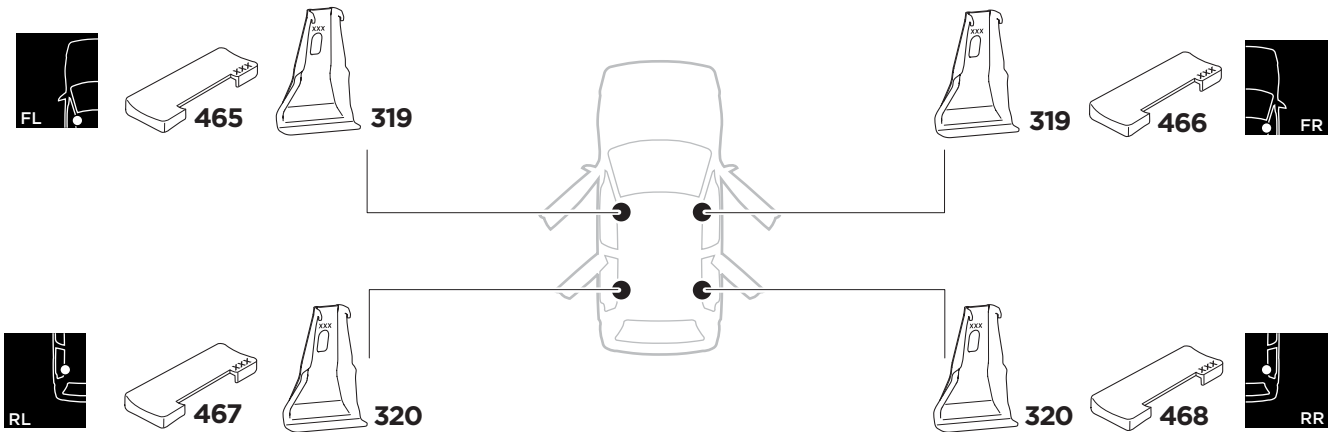

## Kit 5151 HONDA Accord, 4-dr Sedan, 18-

ISO 11154-E

**1** **1 KIT** + **2 FOOT PACK**

**2**

**3**

THULE WingBar Evo	THULE WingBar Edge	THULE WingBar	THULE SquareBar	<b>Evo X (scale)</b>	<b>Edge X (scale)</b>
<b>HONDA Accord, 4-dr Sedan, 18-</b>				<b>42,5</b>	<b>L</b>

THULE ProBar	THULE SlideBar	<b>X (mm/inch)</b>		
<b>HONDA Accord, 4-dr Sedan, 18-</b>		<b>1076 mm / 42 3/8"</b>		

THULE WingBar Evo	THULE WingBar Edge	THULE WingBar	THULE SquareBar	<b>Evo Y (scale)</b>	<b>Edge Y (scale)</b>
<b>HONDA Accord, 4-dr Sedan, 18-</b>				<b>41</b>	<b>O</b>

THULE ProBar	THULE SlideBar	<b>Y (mm/inch)</b>		
<b>HONDA Accord, 4-dr Sedan, 18-</b>		<b>1061 mm / 41 3/4"</b>		

	<b>W (mm/inch)</b>	<b>Z (mm/inch)</b>
<b>HONDA Accord, 4-dr Sedan, 18-</b>	<b>650 mm / 25 5/8"</b>	<b>300 mm / 11 3/4"</b>