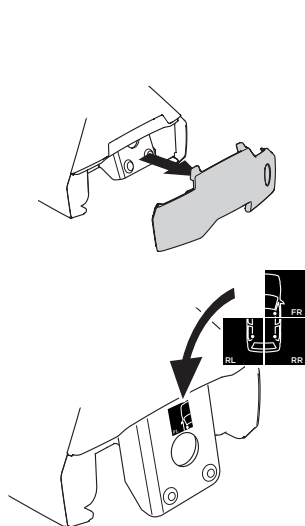

## Kit 5151 HONDA Accord, 4-dr Sedan, 18-

ISO 11154-E

**1** **1 KIT** + **2 FOOT PACK**

**2**

**3**

THULE WingBar Evo	THULE WingBar Edge	THULE WingBar	THULE SquareBar	<b>Evo X (scale)</b>	<b>Edge X (scale)</b>
<b>HONDA Accord, 4-dr Sedan, 18-</b>				<b>42,5</b>	<b>L</b>

THULE ProBar	THULE SlideBar	<b>X (mm/inch)</b>		
<b>HONDA Accord, 4-dr Sedan, 18-</b>		<b>1076 mm / 42 3/8"</b>		

THULE WingBar Evo	THULE WingBar Edge	THULE WingBar	THULE SquareBar	<b>Evo Y (scale)</b>	<b>Edge Y (scale)</b>
<b>HONDA Accord, 4-dr Sedan, 18-</b>				<b>41</b>	<b>O</b>

THULE ProBar	THULE SlideBar	<b>Y (mm/inch)</b>		
<b>HONDA Accord, 4-dr Sedan, 18-</b>		<b>1061 mm / 41 3/4"</b>		

	<b>W (mm/inch)</b>	<b>Z (mm/inch)</b>
<b>HONDA Accord, 4-dr Sedan, 18-</b>	<b>650 mm / 25 5/8"</b>	<b>300 mm / 11 3/4"</b>