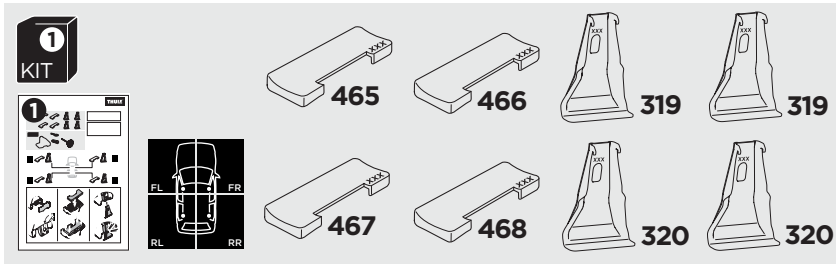

## Kit 5151 HONDA Accord, 4-dr Sedan, 18-

ISO 11154-E

**1** **1 KIT** + **2 FOOT PACK**

**2**

**3**

THULE WingBar Evo	THULE WingBar Edge	THULE WingBar	THULE SquareBar	<b>Evo X (scale)</b>	<b>Edge X (scale)</b>
<b>HONDA Accord, 4-dr Sedan, 18-</b>				<b>42,5</b>	<b>L</b>

THULE ProBar	THULE SlideBar	<b>X (mm/inch)</b>		
<b>HONDA Accord, 4-dr Sedan, 18-</b>		<b>1076 mm / 42 3/8"</b>		

THULE WingBar Evo	THULE WingBar Edge	THULE WingBar	THULE SquareBar	<b>Evo Y (scale)</b>	<b>Edge Y (scale)</b>
<b>HONDA Accord, 4-dr Sedan, 18-</b>				<b>41</b>	<b>O</b>

THULE ProBar	THULE SlideBar	<b>Y (mm/inch)</b>		
<b>HONDA Accord, 4-dr Sedan, 18-</b>		<b>1061 mm / 41 3/4"</b>		

	<b>W (mm/inch)</b>	<b>Z (mm/inch)</b>
<b>HONDA Accord, 4-dr Sedan, 18-</b>	<b>650 mm / 25 5/8"</b>	<b>300 mm / 11 3/4"</b>