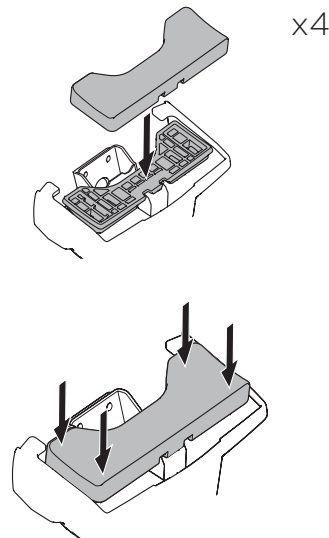

## Kit 5151 HONDA Accord, 4-dr Sedan, 18-

ISO 11154-E

**1** **1 KIT** + **2 FOOT PACK**

**2**

**3**

THULE WingBar Evo	THULE WingBar Edge	THULE WingBar	THULE SquareBar	<b>Evo X (scale)</b>	<b>Edge X (scale)</b>
<b>HONDA Accord, 4-dr Sedan, 18-</b>				<b>42,5</b>	<b>L</b>

THULE ProBar	THULE SlideBar	<b>X (mm/inch)</b>		
<b>HONDA Accord, 4-dr Sedan, 18-</b>		<b>1076 mm / 42 3/8"</b>		

THULE WingBar Evo	THULE WingBar Edge	THULE WingBar	THULE SquareBar	<b>Evo Y (scale)</b>	<b>Edge Y (scale)</b>
<b>HONDA Accord, 4-dr Sedan, 18-</b>				<b>41</b>	<b>O</b>

THULE ProBar	THULE SlideBar	<b>Y (mm/inch)</b>		
<b>HONDA Accord, 4-dr Sedan, 18-</b>		<b>1061 mm / 41 3/4"</b>		

	<b>W (mm/inch)</b>	<b>Z (mm/inch)</b>
<b>HONDA Accord, 4-dr Sedan, 18-</b>	<b>650 mm / 25 5/8"</b>	<b>300 mm / 11 3/4"</b>