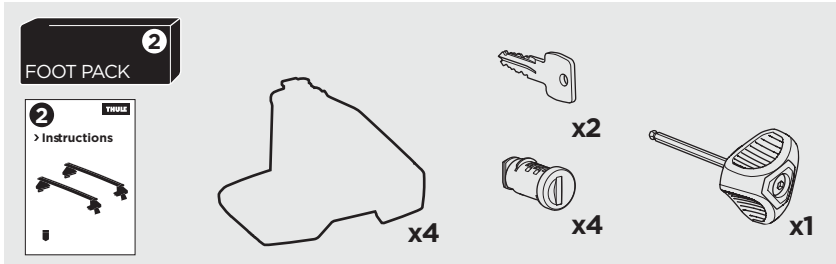

## Kit 5151 HONDA Accord, 4-dr Sedan, 18-

ISO 11154-E

**1** **1 KIT** + **2 FOOT PACK**

**2**

**3**

THULE WingBar Evo	THULE WingBar Edge	THULE WingBar	THULE SquareBar	<b>Evo X (scale)</b>	<b>Edge X (scale)</b>
<b>HONDA Accord, 4-dr Sedan, 18-</b>				<b>42,5</b>	<b>L</b>

THULE ProBar	THULE SlideBar	<b>X (mm/inch)</b>		
<b>HONDA Accord, 4-dr Sedan, 18-</b>		<b>1076 mm / 42 3/8"</b>		

THULE WingBar Evo	THULE WingBar Edge	THULE WingBar	THULE SquareBar	<b>Evo Y (scale)</b>	<b>Edge Y (scale)</b>
<b>HONDA Accord, 4-dr Sedan, 18-</b>				<b>41</b>	<b>O</b>

THULE ProBar	THULE SlideBar	<b>Y (mm/inch)</b>		
<b>HONDA Accord, 4-dr Sedan, 18-</b>		<b>1061 mm / 41 3/4"</b>		

	<b>W (mm/inch)</b>	<b>Z (mm/inch)</b>
<b>HONDA Accord, 4-dr Sedan, 18-</b>	<b>650 mm / 25 5/8"</b>	<b>300 mm / 11 3/4"</b>