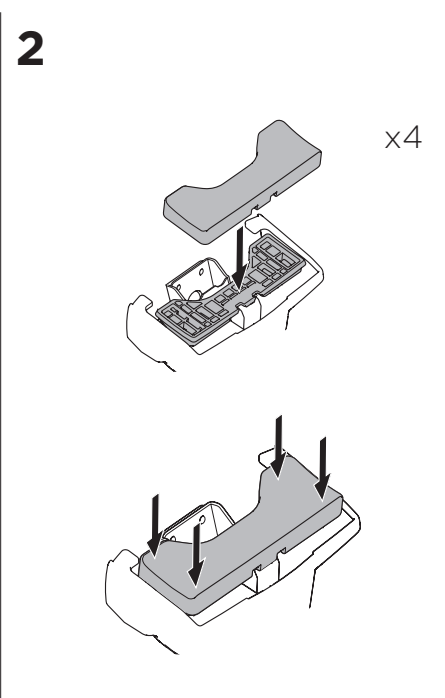

1

Kit 5147

PORSCHE Cayenne, 5-dr SUV, 10-17 (Without railing)

ISO 11154-E

THULE WingBar Evo	THULE WingBar Edge	THULE WingBar	THULE SquareBar	Evo X (scale)	Edge X (scale)
PORSCHE Cayenne, 5-dr SUV, 10-17 (Without railing)				51,5	L
THULE ProBar	THULE SlideBar				X (mm/inch)
PORSCHE Cayenne, 5-dr SUV, 10-17 (Without railing)				1166 mm / 45 7/8"	

THULE WingBar Evo	THULE WingBar Edge	THULE WingBar	THULE SquareBar	Evo Y (scale)	Edge Y (scale)
PORSCHE Cayenne, 5-dr SUV, 10-17 (Without railing)				46	E
THULE ProBar	THULE SlideBar				Y (mm/inch)
PORSCHE Cayenne, 5-dr SUV, 10-17 (Without railing)				1111 mm / 43 3/4"	

	W (mm/inch)	Z (mm/inch)
PORSCHE Cayenne, 5-dr SUV, 10-17 (Without railing)	700 mm / 27 1/2"	400 mm / 15 3/4"