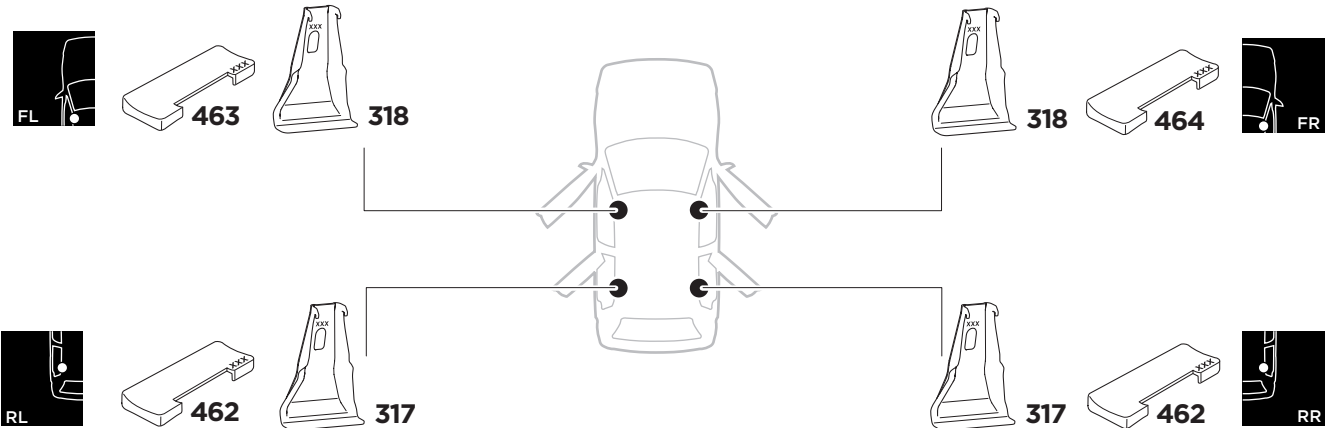

1

Kit 5147

PORSCHE Cayenne, 5-dr SUV, 10-17 (Without railing)

ISO 11154-E

THULE WingBar Evo	THULE WingBar Edge	THULE WingBar	THULE SquareBar	Evo X (scale)	Edge X (scale)
PORSCHE Cayenne, 5-dr SUV, 10-17 (Without railing)				51,5	L
THULE ProBar	THULE SlideBar				X (mm/inch)
PORSCHE Cayenne, 5-dr SUV, 10-17 (Without railing)				1166 mm / 45 7/8"	

THULE WingBar Evo	THULE WingBar Edge	THULE WingBar	THULE SquareBar	Evo Y (scale)	Edge Y (scale)
PORSCHE Cayenne, 5-dr SUV, 10-17 (Without railing)				46	E
THULE ProBar	THULE SlideBar				Y (mm/inch)
PORSCHE Cayenne, 5-dr SUV, 10-17 (Without railing)				1111 mm / 43 3/4"	

	W (mm/inch)	Z (mm/inch)
PORSCHE Cayenne, 5-dr SUV, 10-17 (Without railing)	700 mm / 27 1/2"	400 mm / 15 3/4"