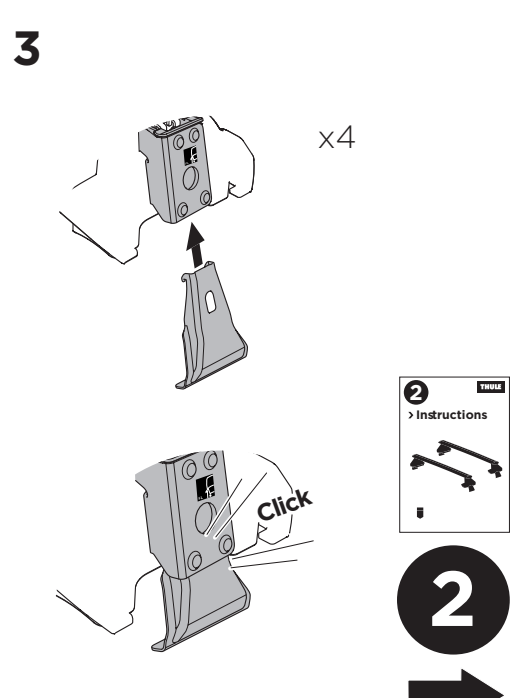

1

Kit 5147

PORSCHE Cayenne, 5-dr SUV, 10-17 (Without railing)

ISO 11154-E

THULE WingBar Evo	THULE WingBar Edge	THULE WingBar	THULE SquareBar	Evo X (scale)	Edge X (scale)
PORSCHE Cayenne, 5-dr SUV, 10-17 (Without railing)				51,5	L
THULE ProBar	THULE SlideBar				X (mm/inch)
PORSCHE Cayenne, 5-dr SUV, 10-17 (Without railing)				1166 mm / 45 7/8"	

THULE WingBar Evo	THULE WingBar Edge	THULE WingBar	THULE SquareBar	Evo Y (scale)	Edge Y (scale)
PORSCHE Cayenne, 5-dr SUV, 10-17 (Without railing)				46	E
THULE ProBar	THULE SlideBar				Y (mm/inch)
PORSCHE Cayenne, 5-dr SUV, 10-17 (Without railing)				1111 mm / 43 3/4"	

	W (mm/inch)	Z (mm/inch)
PORSCHE Cayenne, 5-dr SUV, 10-17 (Without railing)	700 mm / 27 1/2"	400 mm / 15 3/4"