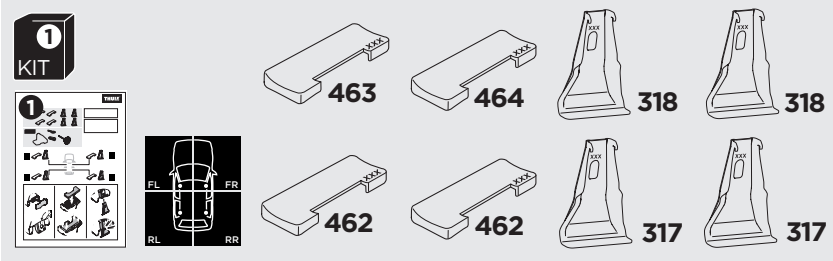

1

Kit 5147

PORSCHE Cayenne, 5-dr SUV, 10-17 (Without railing)

ISO 11154-E

THULE WingBar Evo	THULE WingBar Edge	THULE WingBar	THULE SquareBar	Evo X (scale)	Edge X (scale)
PORSCHE Cayenne, 5-dr SUV, 10-17 (Without railing)				51,5	L
THULE ProBar	THULE SlideBar				X (mm/inch)
PORSCHE Cayenne, 5-dr SUV, 10-17 (Without railing)				1166 mm / 45 7/8"	

THULE WingBar Evo	THULE WingBar Edge	THULE WingBar	THULE SquareBar	Evo Y (scale)	Edge Y (scale)
PORSCHE Cayenne, 5-dr SUV, 10-17 (Without railing)				46	E
THULE ProBar	THULE SlideBar				Y (mm/inch)
PORSCHE Cayenne, 5-dr SUV, 10-17 (Without railing)				1111 mm / 43 3/4"	

	W (mm/inch)	Z (mm/inch)
PORSCHE Cayenne, 5-dr SUV, 10-17 (Without railing)	700 mm / 27 1/2"	400 mm / 15 3/4"