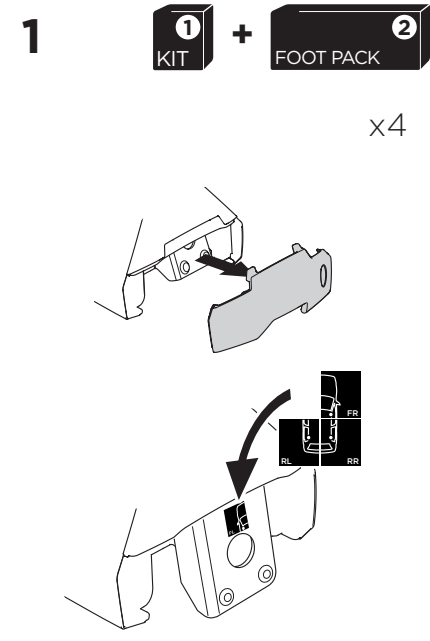

1

Kit 5136 MAZDA CX-3, 5-dr SUV, 15-

THULE
GUARANTEE
ISO 11154-E

THULE
SWEDEN

THULE WingBar Evo	THULE WingBar Edge	THULE WingBar	THULE SquareBar	Evo X (scale)	Edge X (scale)
MAZDA CX-3, 5-dr SUV, 15-				38	C

THULE ProBar	THULE SlideBar	X (mm/inch)		
MAZDA CX-3, 5-dr SUV, 15-		1031 mm / 40 5/8"		

THULE WingBar Evo	THULE WingBar Edge	THULE WingBar	THULE SquareBar	Evo Y (scale)	Edge Y (scale)
MAZDA CX-3, 5-dr SUV, 15-				30,5	R

THULE ProBar	THULE SlideBar	Y (mm/inch)		
MAZDA CX-3, 5-dr SUV, 15-		956 mm / 37 5/8"		

	W (mm/inch)	Z (mm/inch)
MAZDA CX-3, 5-dr SUV, 15-	700 mm / 27 1/2"	280 mm / 11"