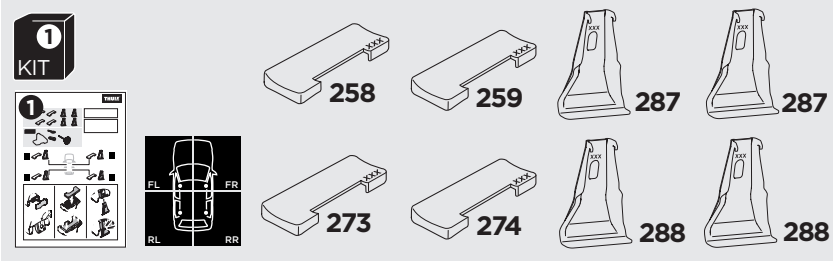

1

Kit 5136 MAZDA CX-3, 5-dr SUV, 15-

THULE
GUARANTEE
ISO 11154-E

THULE
SWEDEN

THULE WingBar Evo	THULE WingBar Edge	THULE WingBar	THULE SquareBar	Evo X (scale)	Edge X (scale)
MAZDA CX-3, 5-dr SUV, 15-				38	C

THULE ProBar	THULE SlideBar	X (mm/inch)		
MAZDA CX-3, 5-dr SUV, 15-		1031 mm / 40 5/8"		

THULE WingBar Evo	THULE WingBar Edge	THULE WingBar	THULE SquareBar	Evo Y (scale)	Edge Y (scale)
MAZDA CX-3, 5-dr SUV, 15-				30,5	R

THULE ProBar	THULE SlideBar	Y (mm/inch)		
MAZDA CX-3, 5-dr SUV, 15-		956 mm / 37 5/8"		

	W (mm/inch)	Z (mm/inch)
MAZDA CX-3, 5-dr SUV, 15-	700 mm / 27 1/2"	280 mm / 11"