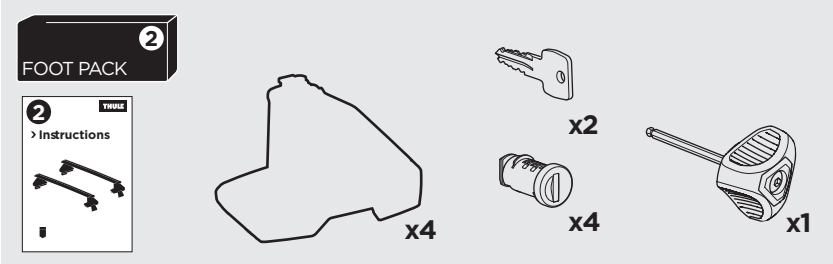

1

Kit 5136 MAZDA CX-3, 5-dr SUV, 15-

THULE
GUARANTEE
ISO 11154-E

THULE
SWEDEN

THULE WingBar Evo	THULE WingBar Edge	THULE WingBar	THULE SquareBar	Evo X (scale)	Edge X (scale)
MAZDA CX-3, 5-dr SUV, 15-				38	C

THULE ProBar	THULE SlideBar	X (mm/inch)		
MAZDA CX-3, 5-dr SUV, 15-		1031 mm / 40 5/8"		

THULE WingBar Evo	THULE WingBar Edge	THULE WingBar	THULE SquareBar	Evo Y (scale)	Edge Y (scale)
MAZDA CX-3, 5-dr SUV, 15-				30,5	R

THULE ProBar	THULE SlideBar	Y (mm/inch)		
MAZDA CX-3, 5-dr SUV, 15-		956 mm / 37 5/8"		

	W (mm/inch)	Z (mm/inch)
MAZDA CX-3, 5-dr SUV, 15-	700 mm / 27 1/2"	280 mm / 11"