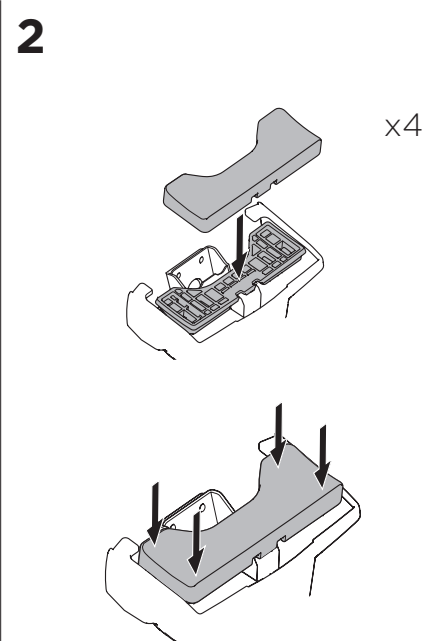

1

Kit 5136 MAZDA CX-3, 5-dr SUV, 15-

THULE
GUARANTEE
ISO 11154-E

THULE
SWEDEN

THULE WingBar Evo	THULE WingBar Edge	THULE WingBar	THULE SquareBar	Evo X (scale)	Edge X (scale)
MAZDA CX-3, 5-dr SUV, 15-				38	C

THULE ProBar	THULE SlideBar	X (mm/inch)		
MAZDA CX-3, 5-dr SUV, 15-		1031 mm / 40 5/8"		

THULE WingBar Evo	THULE WingBar Edge	THULE WingBar	THULE SquareBar	Evo Y (scale)	Edge Y (scale)
MAZDA CX-3, 5-dr SUV, 15-				30,5	R

THULE ProBar	THULE SlideBar	Y (mm/inch)		
MAZDA CX-3, 5-dr SUV, 15-		956 mm / 37 5/8"		

	W (mm/inch)	Z (mm/inch)
MAZDA CX-3, 5-dr SUV, 15-	700 mm / 27 1/2"	280 mm / 11"