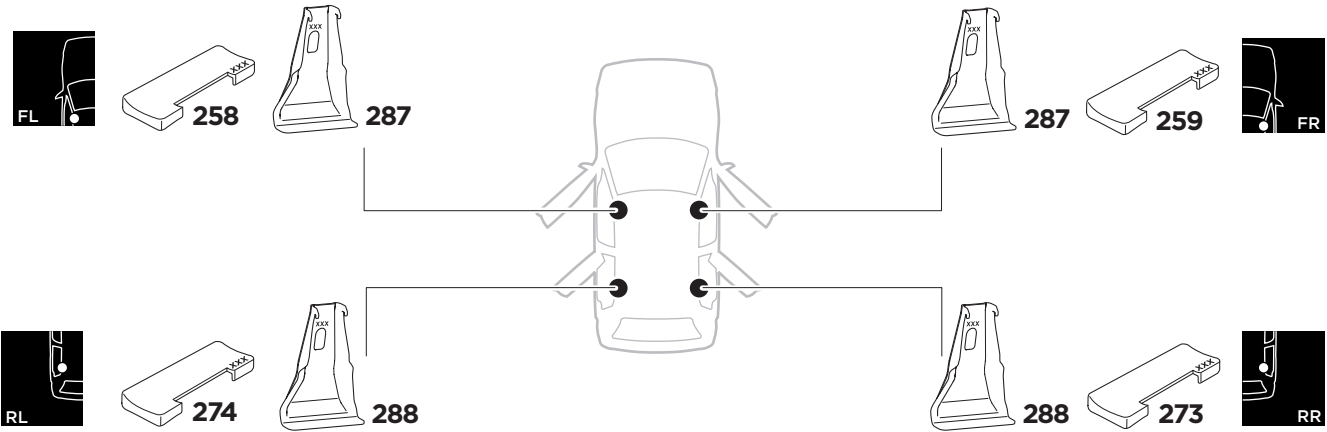

1

Kit 5136 MAZDA CX-3, 5-dr SUV, 15-

THULE
GUARANTEE
ISO 11154-E

THULE
SWEDEN

THULE WingBar Evo	THULE WingBar Edge	THULE WingBar	THULE SquareBar	Evo X (scale)	Edge X (scale)
MAZDA CX-3, 5-dr SUV, 15-				38	C

THULE ProBar	THULE SlideBar	X (mm/inch)		
MAZDA CX-3, 5-dr SUV, 15-		1031 mm / 40 5/8"		

THULE WingBar Evo	THULE WingBar Edge	THULE WingBar	THULE SquareBar	Evo Y (scale)	Edge Y (scale)
MAZDA CX-3, 5-dr SUV, 15-				30,5	R

THULE ProBar	THULE SlideBar	Y (mm/inch)		
MAZDA CX-3, 5-dr SUV, 15-		956 mm / 37 5/8"		

	W (mm/inch)	Z (mm/inch)
MAZDA CX-3, 5-dr SUV, 15-	700 mm / 27 1/2"	280 mm / 11"