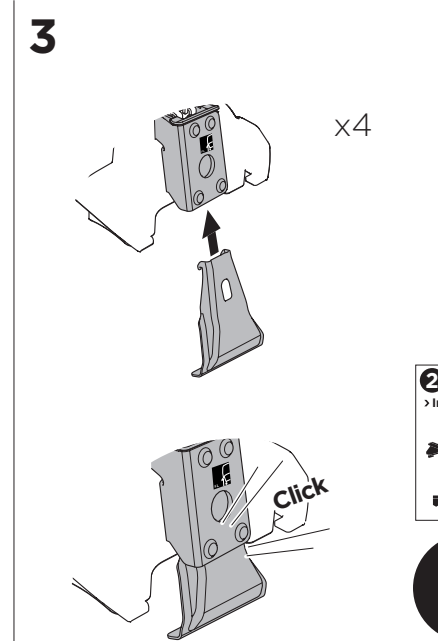

1

Kit 5136 MAZDA CX-3, 5-dr SUV, 15-

THULE
GUARANTEE
ISO 11154-E

THULE
SWEDEN

THULE WingBar Evo	THULE WingBar Edge	THULE WingBar	THULE SquareBar	Evo X (scale)	Edge X (scale)
MAZDA CX-3, 5-dr SUV, 15-				38	C

THULE ProBar	THULE SlideBar	X (mm/inch)		
MAZDA CX-3, 5-dr SUV, 15-		1031 mm / 40 5/8"		

THULE WingBar Evo	THULE WingBar Edge	THULE WingBar	THULE SquareBar	Evo Y (scale)	Edge Y (scale)
MAZDA CX-3, 5-dr SUV, 15-				30,5	R

THULE ProBar	THULE SlideBar	Y (mm/inch)		
MAZDA CX-3, 5-dr SUV, 15-		956 mm / 37 5/8"		

	W (mm/inch)	Z (mm/inch)
MAZDA CX-3, 5-dr SUV, 15-	700 mm / 27 1/2"	280 mm / 11"